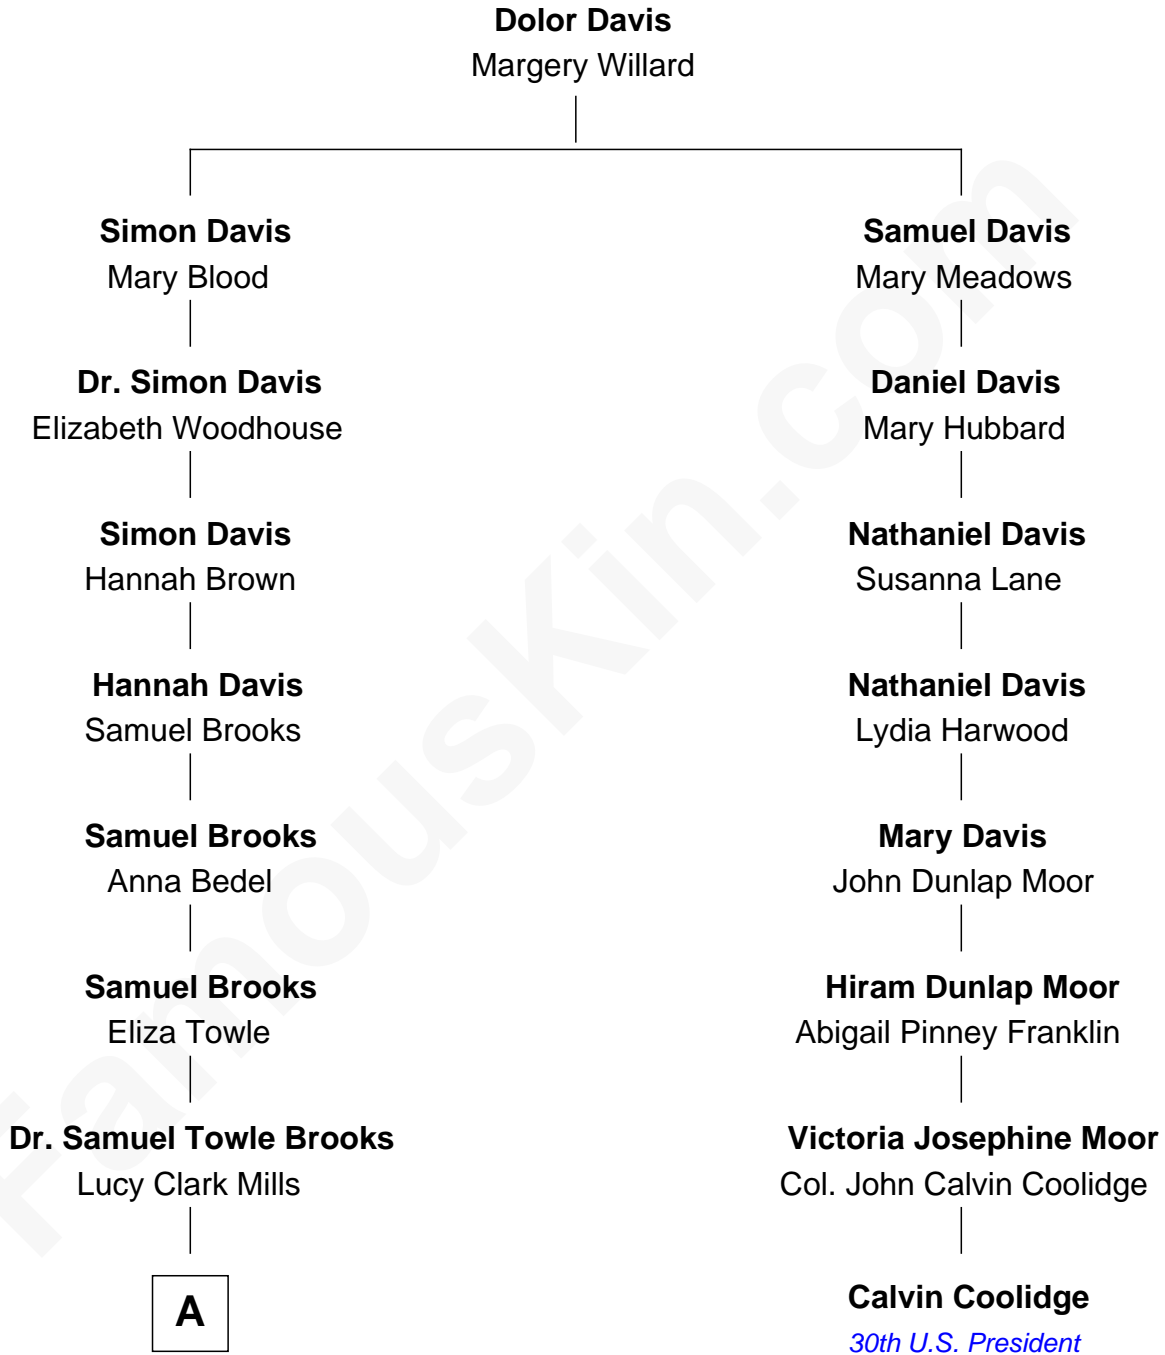

FamousKin.com

Relationship Chart of

Kate Upton

Sports Illustrated Swimsuit Cover Model

7th cousin 4 times removed of

Calvin Coolidge
30th U.S. President

A

—
Laura Leland Brooks

William Chester Tyler

—
Margaret Hastings Tyler

Charles Henry Vial

—
Elizabeth Brooks Vial

Stephen Edward Upton

—
Jefferson Matthew Upton

Shelley Fawn Davis

—
Kate Upton

Model and Actress