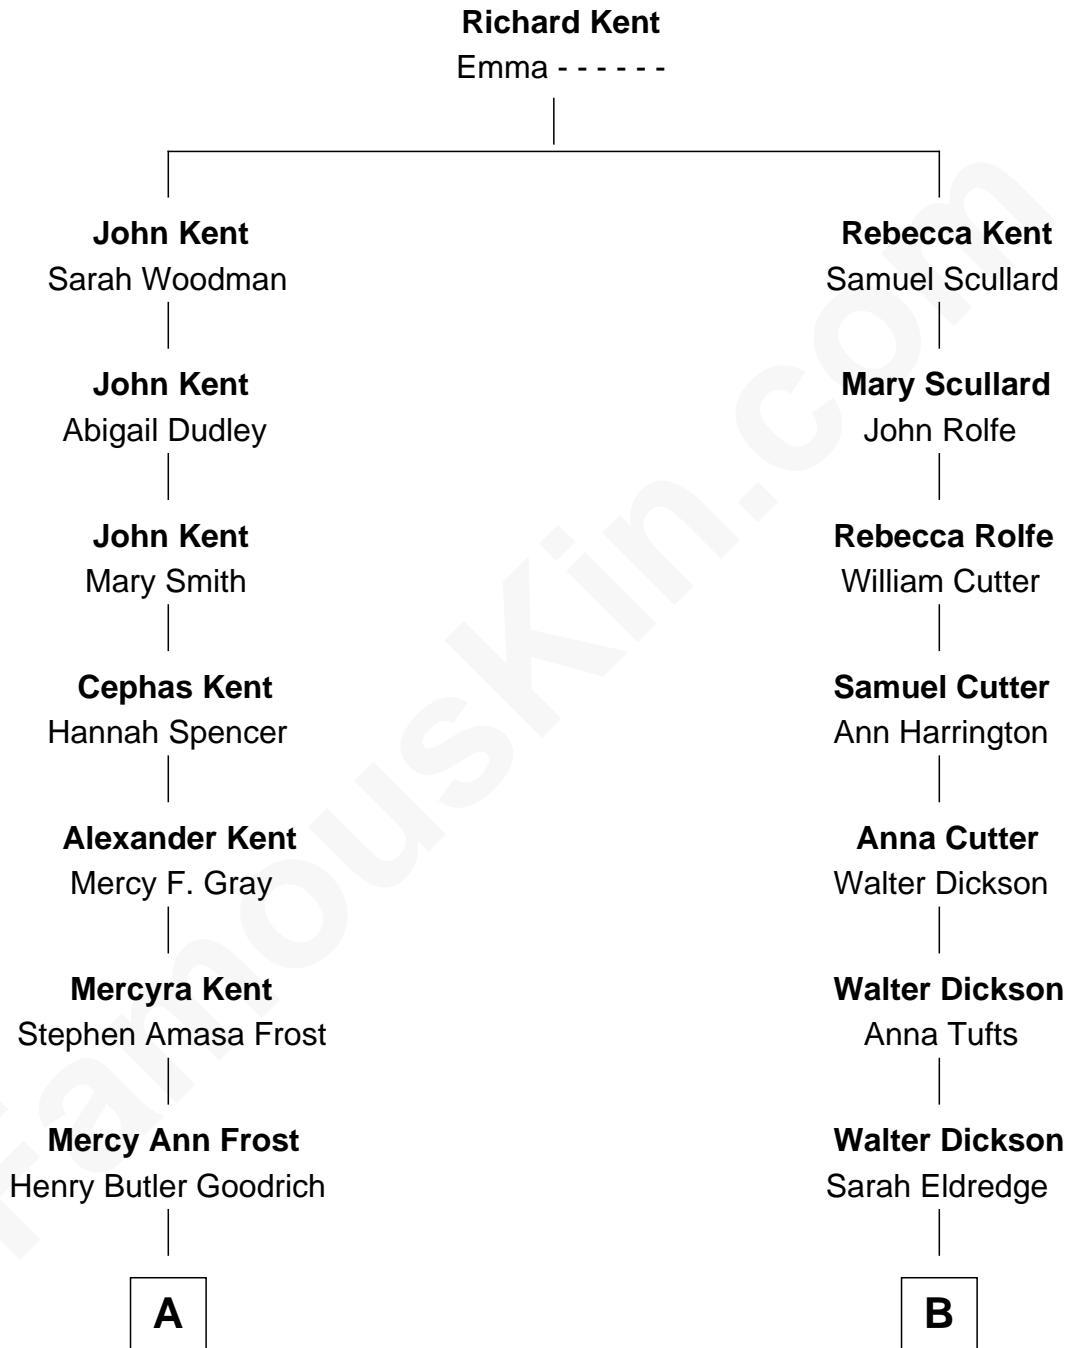

FamousKin.com

Relationship Chart of

Kate Upton

Sports Illustrated Swimsuit Cover Model

9th cousin 2 times removed of

John Steinbeck

Author of The Grapes of Wrath

A

Emma Frost Goodrich
George McNaughton Vial

Charles Henry Vial
Margaret Hastings Tyler

Elizabeth Brooks Vial
Stephen Edward Upton

Jefferson Matthew Upton
Shelley Fawn Davis

Kate Upton
Model and Actress

B

Almira Ann Dickson
Johann Adolf Großsteinbeck