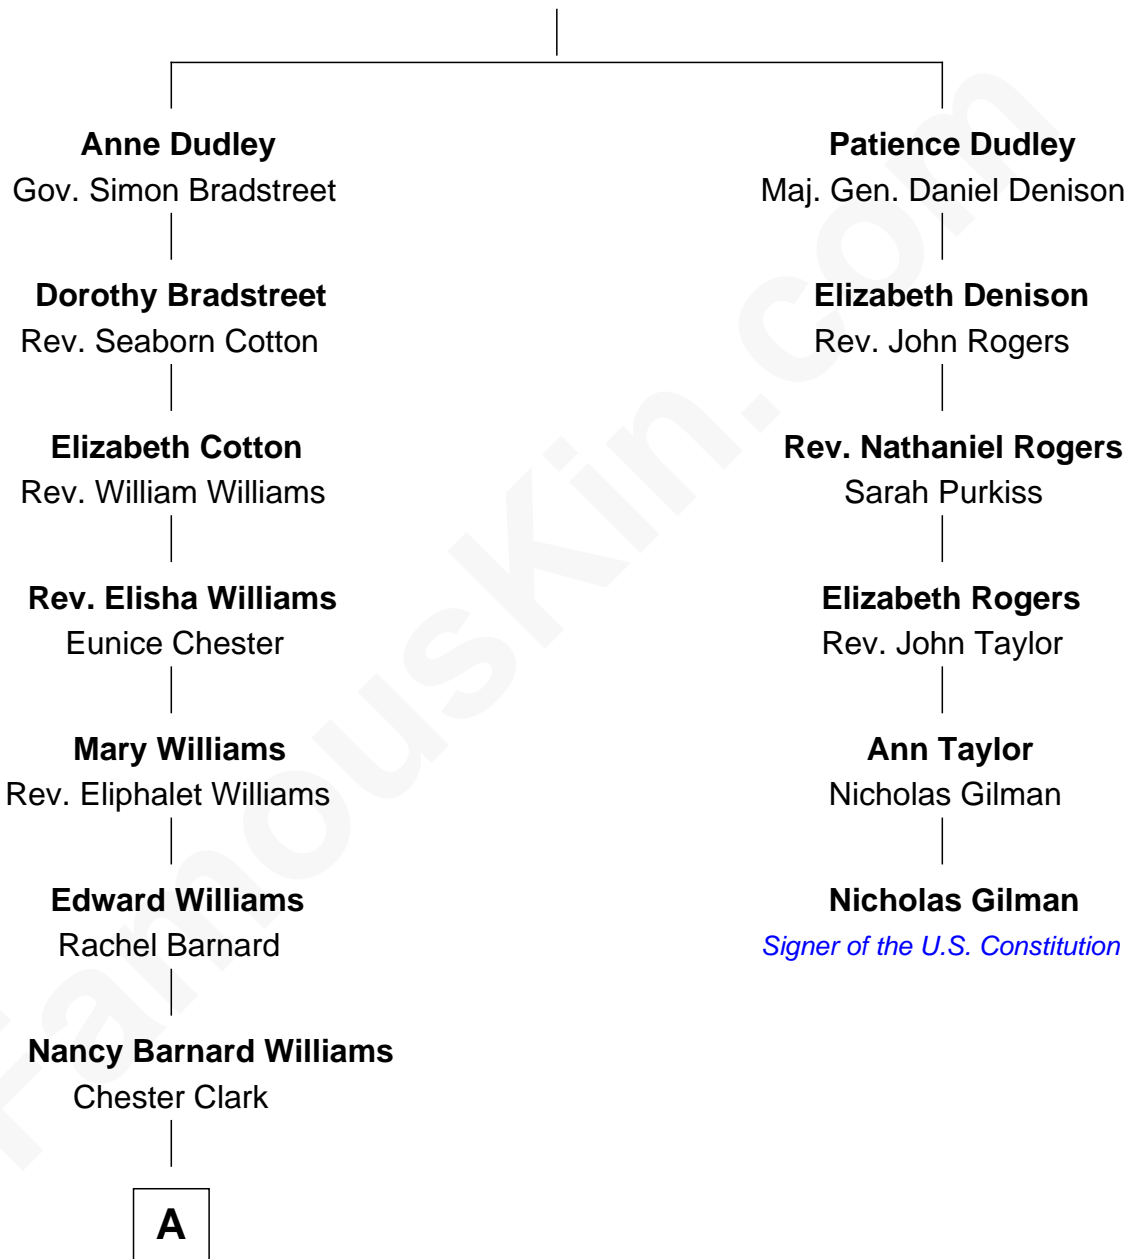

FamousKin.com

Relationship Chart of

Kate Upton

Sports Illustrated Swimsuit Cover Model

5th cousin 7 times removed of

Nicholas Gilman

Signer of the U.S. Constitution

Gov. Thomas Dudley

Dorothy York

A

—
Susan Wright Clark

Rev. Josiah Tyler

—
William Chester Tyler

Laura Leland Brooks

—
Margaret Hastings Tyler

Charles Henry Vial