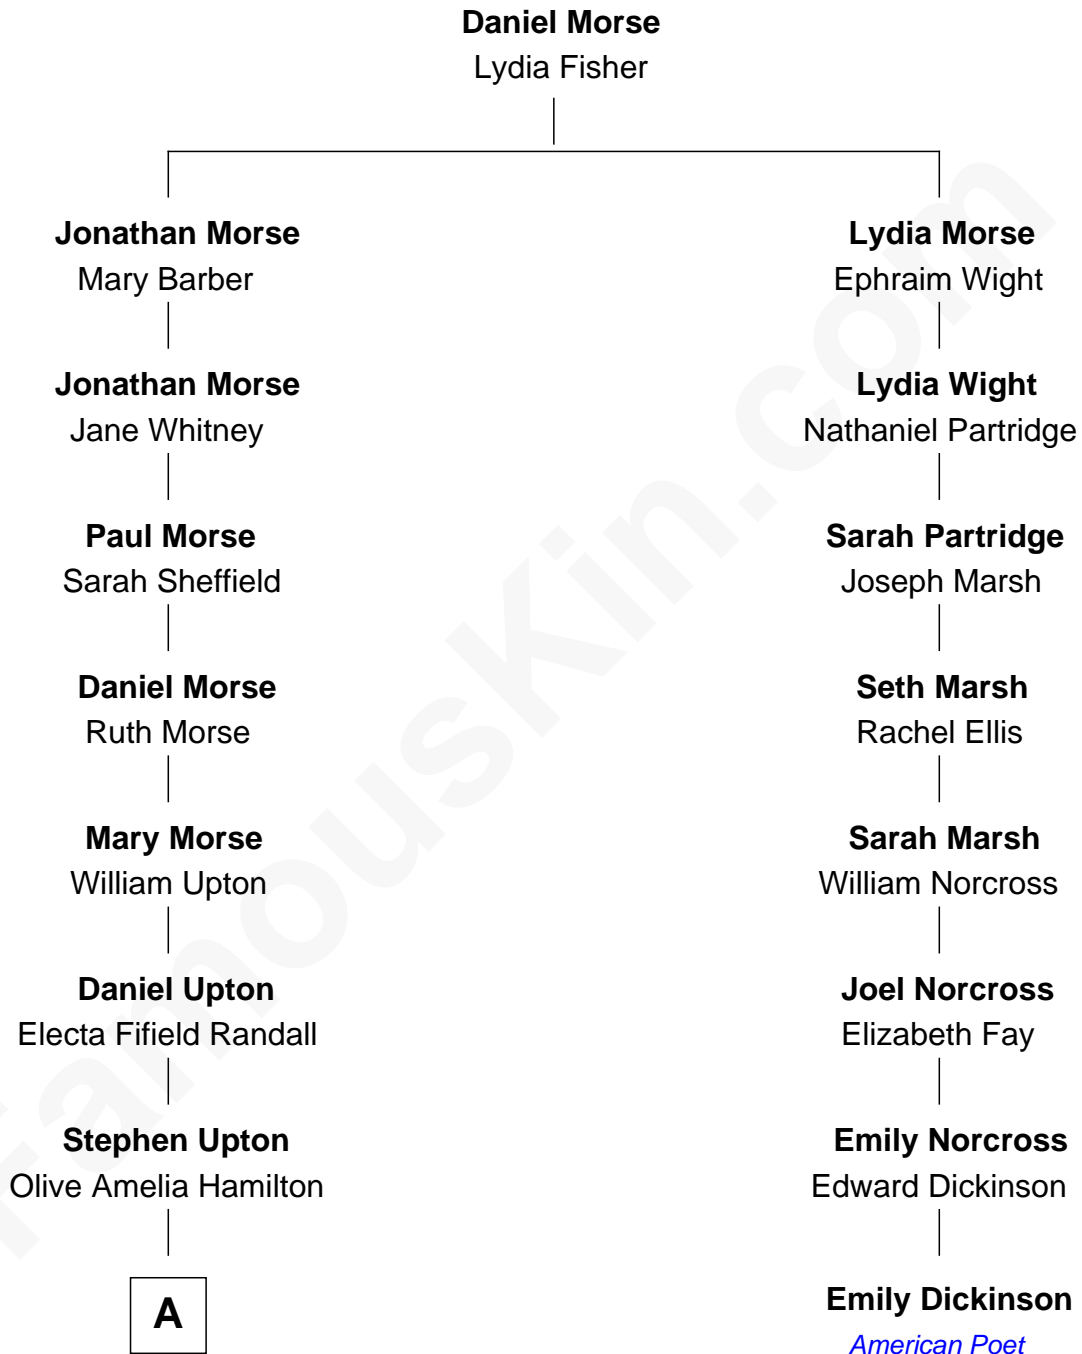

FamousKin.com

Relationship Chart of

Kate Upton

Sports Illustrated Swimsuit Cover Model

7th cousin 4 times removed of

Emily Dickinson
American Poet

A

—
Cassius Marcellus Upton

Carrie A. Blodgett

—
Frederick Stanley Upton

Margaret M. Beckley

—
Stephen Edward Upton

Elizabeth Brooks Vial

—
Jefferson Matthew Upton

Shelley Fawn Davis

—
Kate Upton

Model and Actress

FamousKin.com