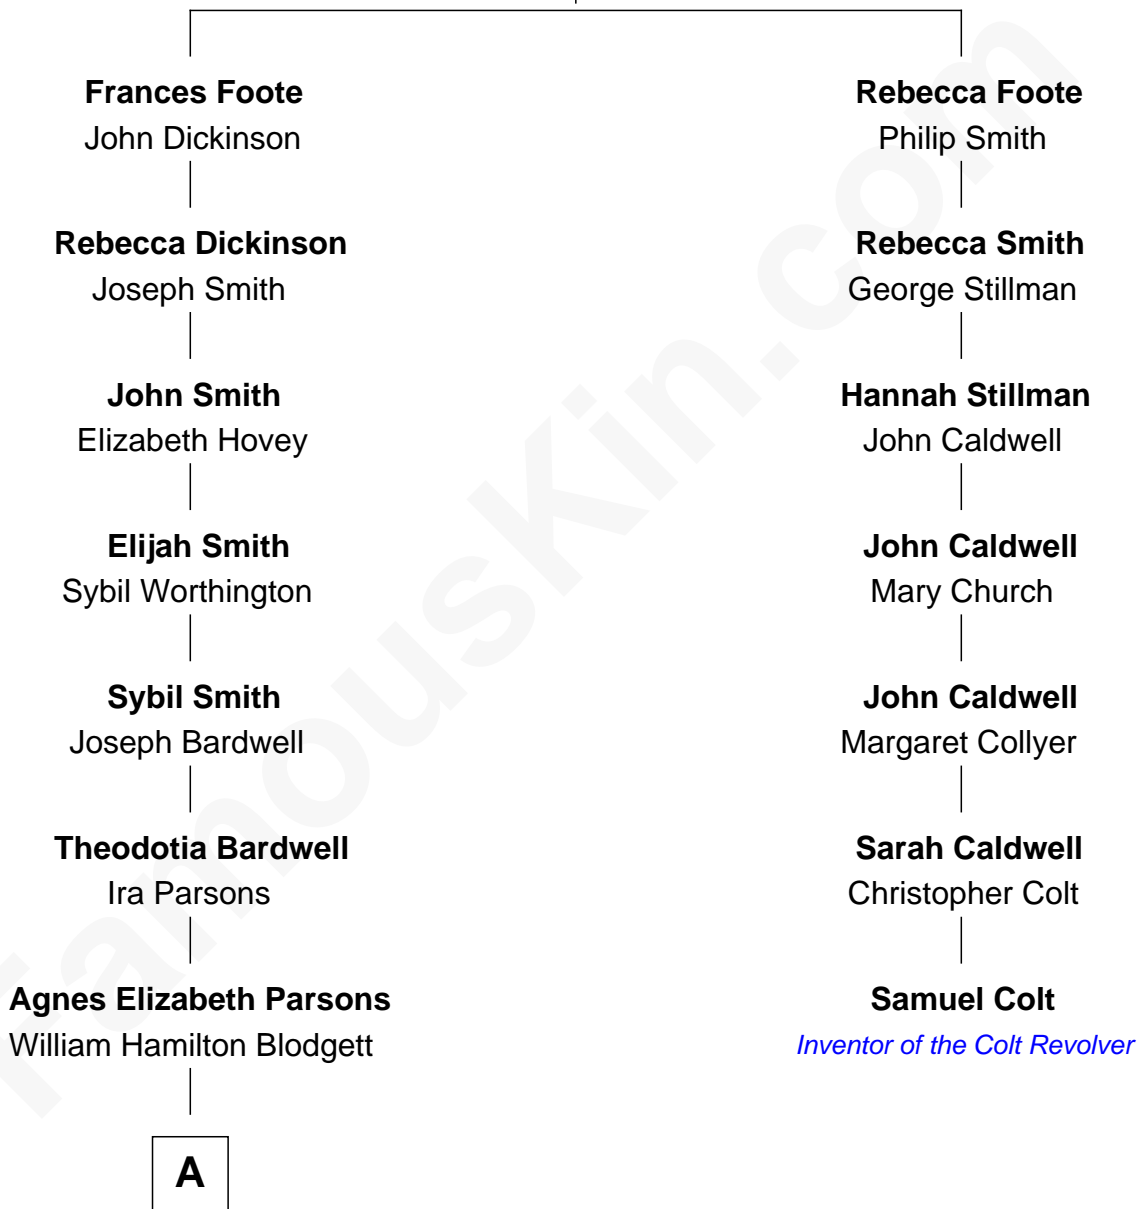

FamousKin.com Relationship Chart of

Kate Upton

Sports Illustrated Swimsuit Cover Model

6th cousin 5 times removed of

Samuel Colt

Inventor of the Colt Revolver

Nathaniel Foote
Elizabeth Deming

A

—
Carrie A. Blodgett
Cassius Marcellus Upton

—
Frederick Stanley Upton
Margaret M. Beckley

—
Stephen Edward Upton
Elizabeth Brooks Vial

—
Jefferson Matthew Upton
Shelley Fawn Davis

—
Kate Upton
Model and Actress