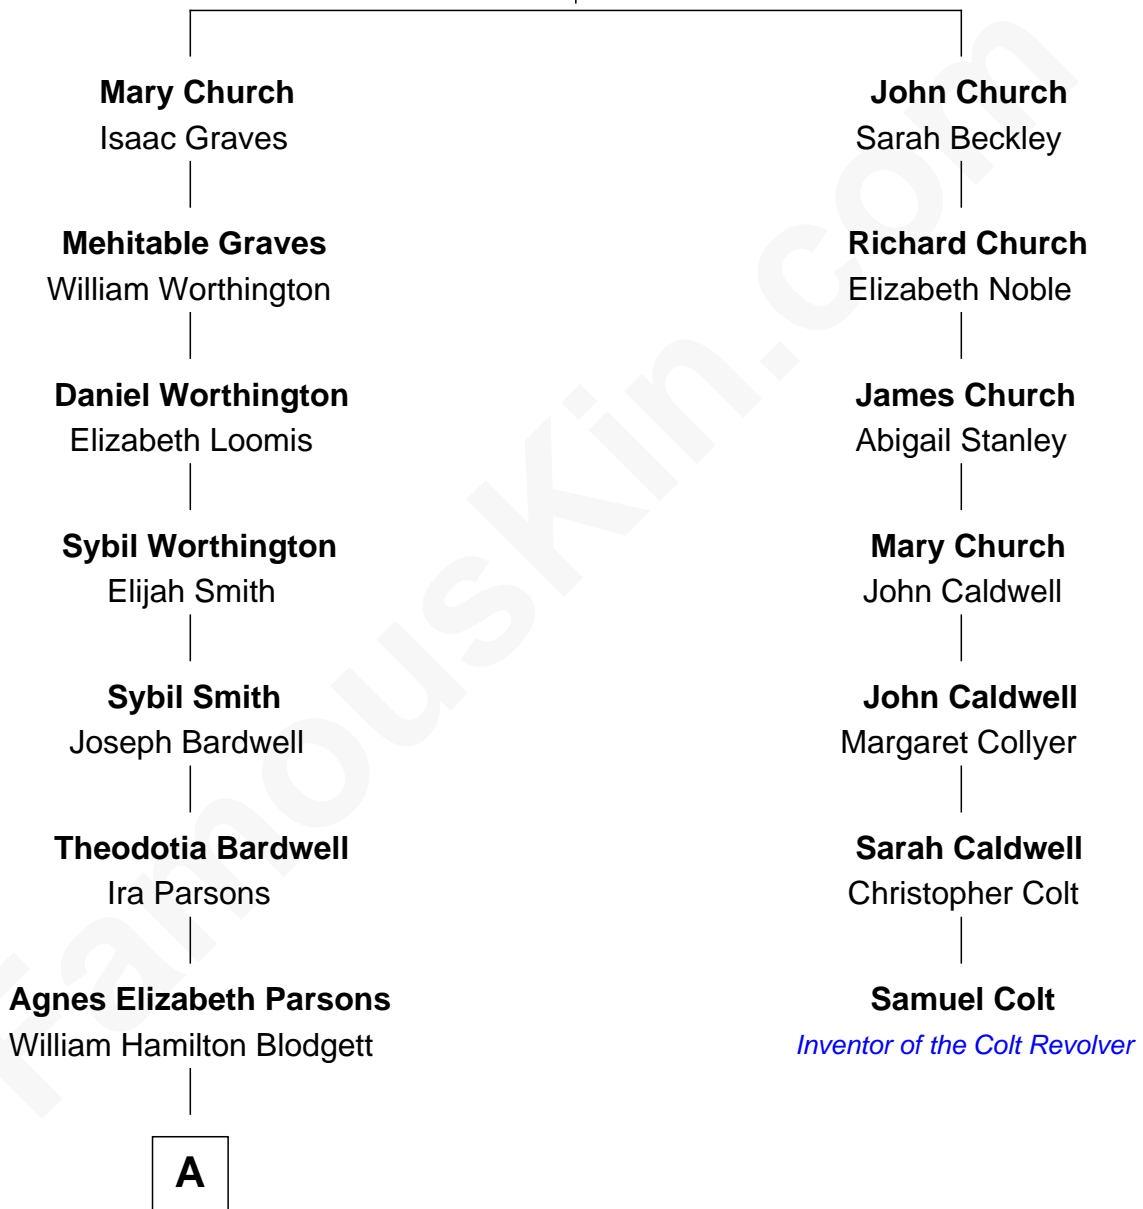

## Relationship Chart of

### Kate Upton

*Sports Illustrated Swimsuit Cover Model*

6th cousin 5 times removed of

### Samuel Colt

*Inventor of the Colt Revolver*

**Richard Church**

Anna Marsh

**A**

—  
**Carrie A. Blodgett**  
Cassius Marcellus Upton

—  
**Frederick Stanley Upton**  
Margaret M. Beckley

—  
**Stephen Edward Upton**  
Elizabeth Brooks Vial