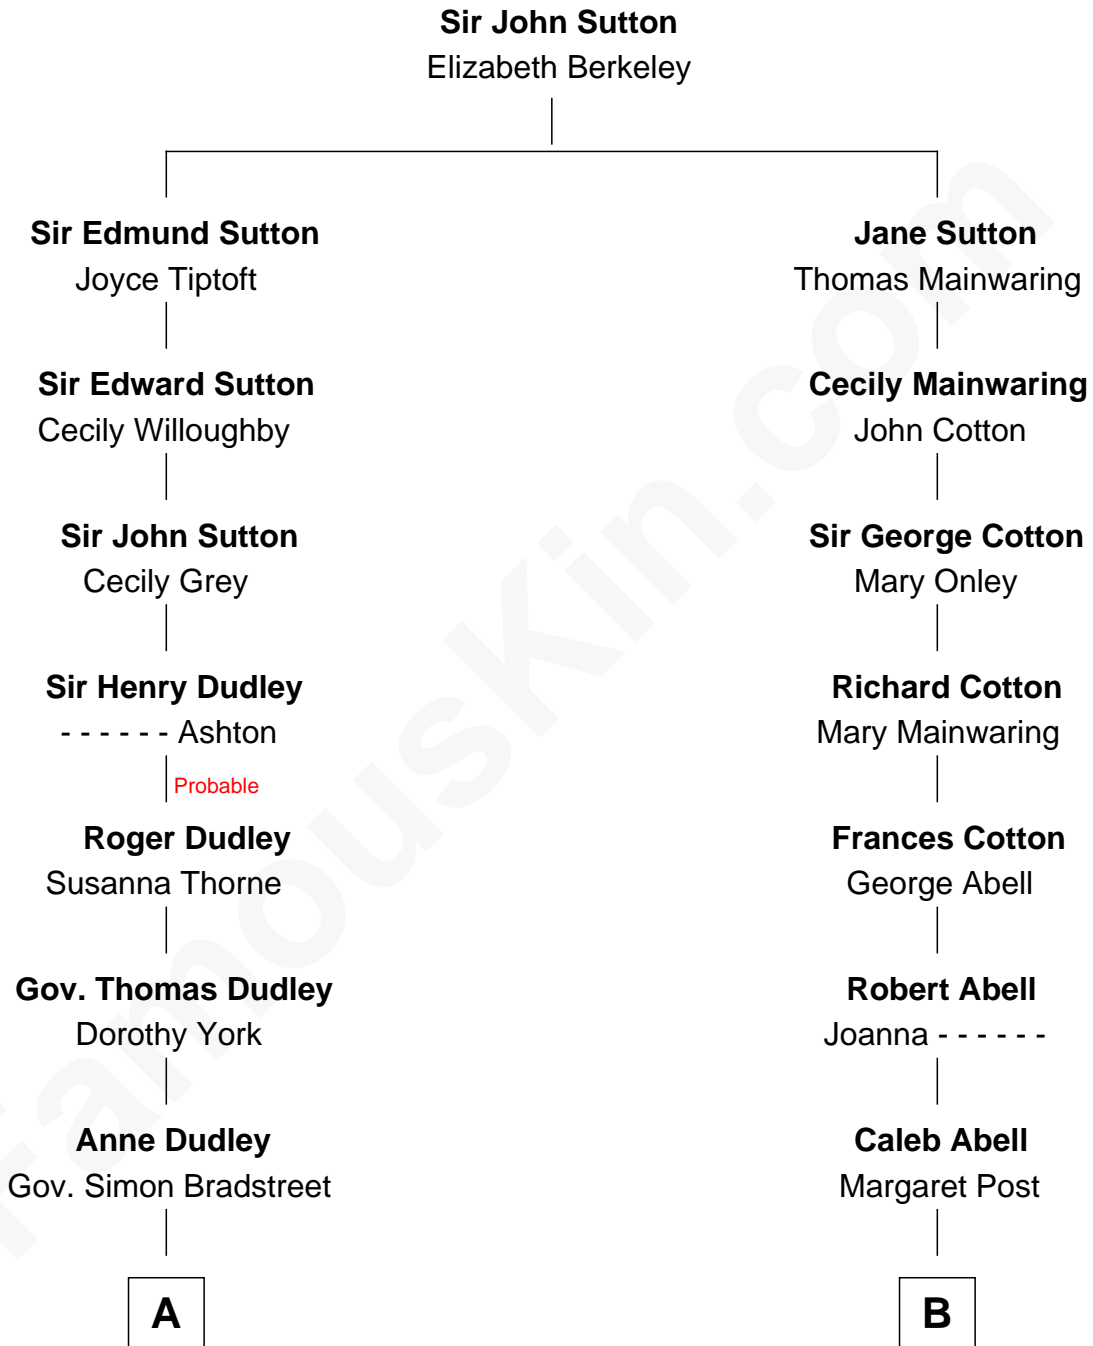

FamousKin.com

Relationship Chart of

Kate Upton

Sports Illustrated Swimsuit Cover Model

17th cousin 1 time removed of

Richard Gere
Movie Actor

C

Jefferson Matthew Upton