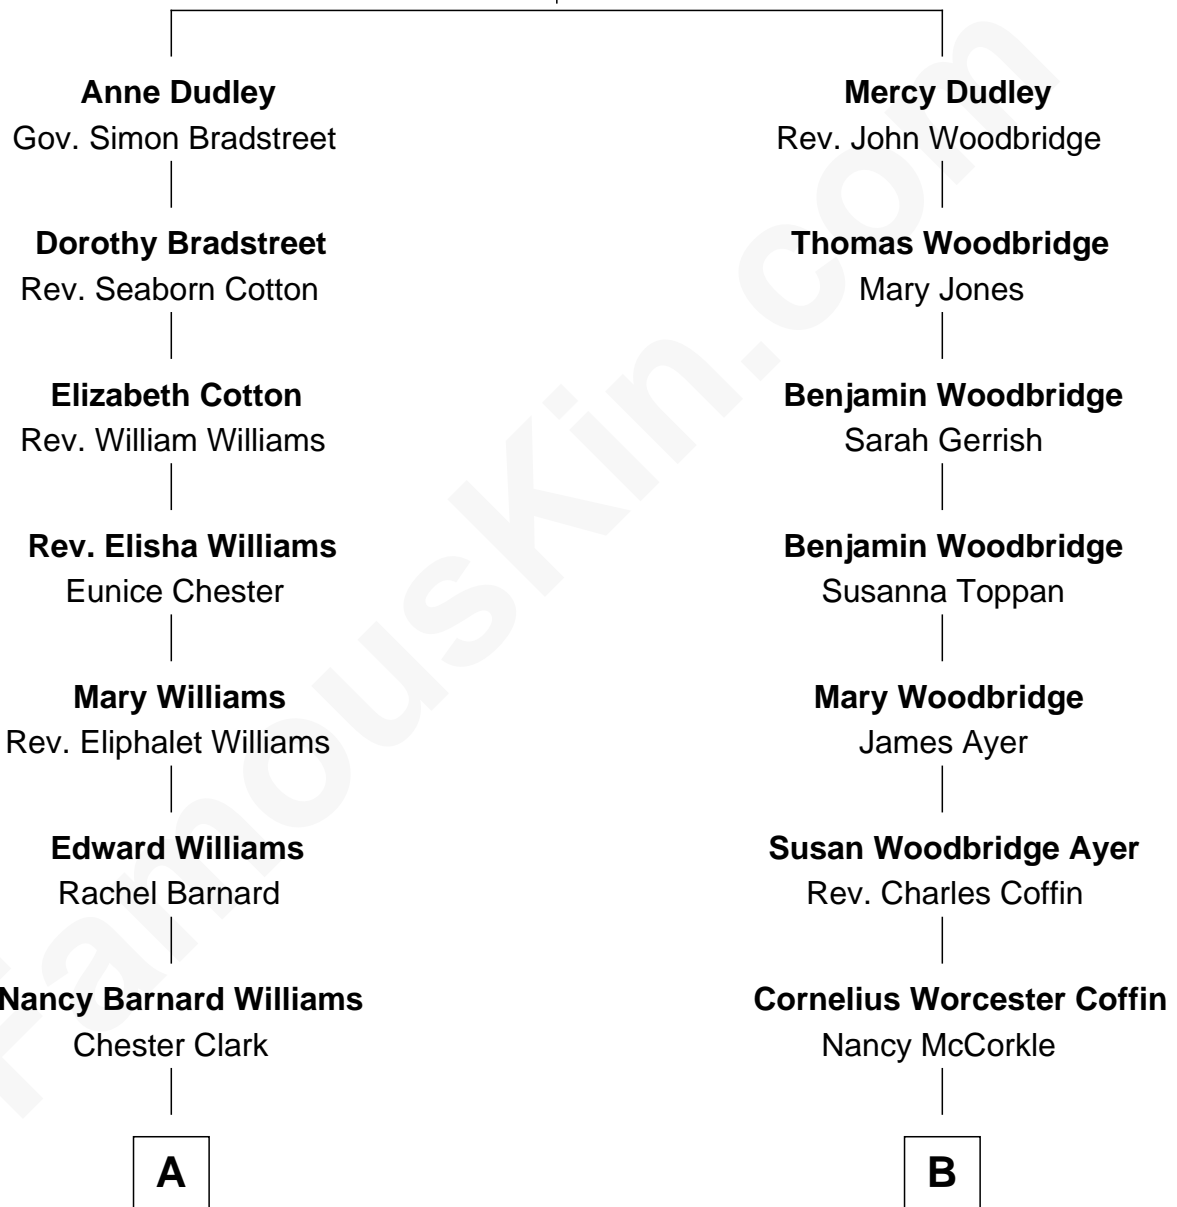

## Relationship Chart of

### Kate Upton

*Sports Illustrated Swimsuit Cover Model*

9th cousin 3 times removed of

### Tennessee Williams

*Author of A Streetcar Named Desire*

**Gov. Thomas Dudley**

Dorothy York

**A**

**Susan Wright Clark**

Rev. Josiah Tyler

**William Chester Tyler**

Laura Leland Brooks

**Margaret Hastings Tyler**

Charles Henry Vial

**Elizabeth Brooks Vial**

Stephen Edward Upton

**Jefferson Matthew Upton**

Shelley Fawn Davis

**Kate Upton**