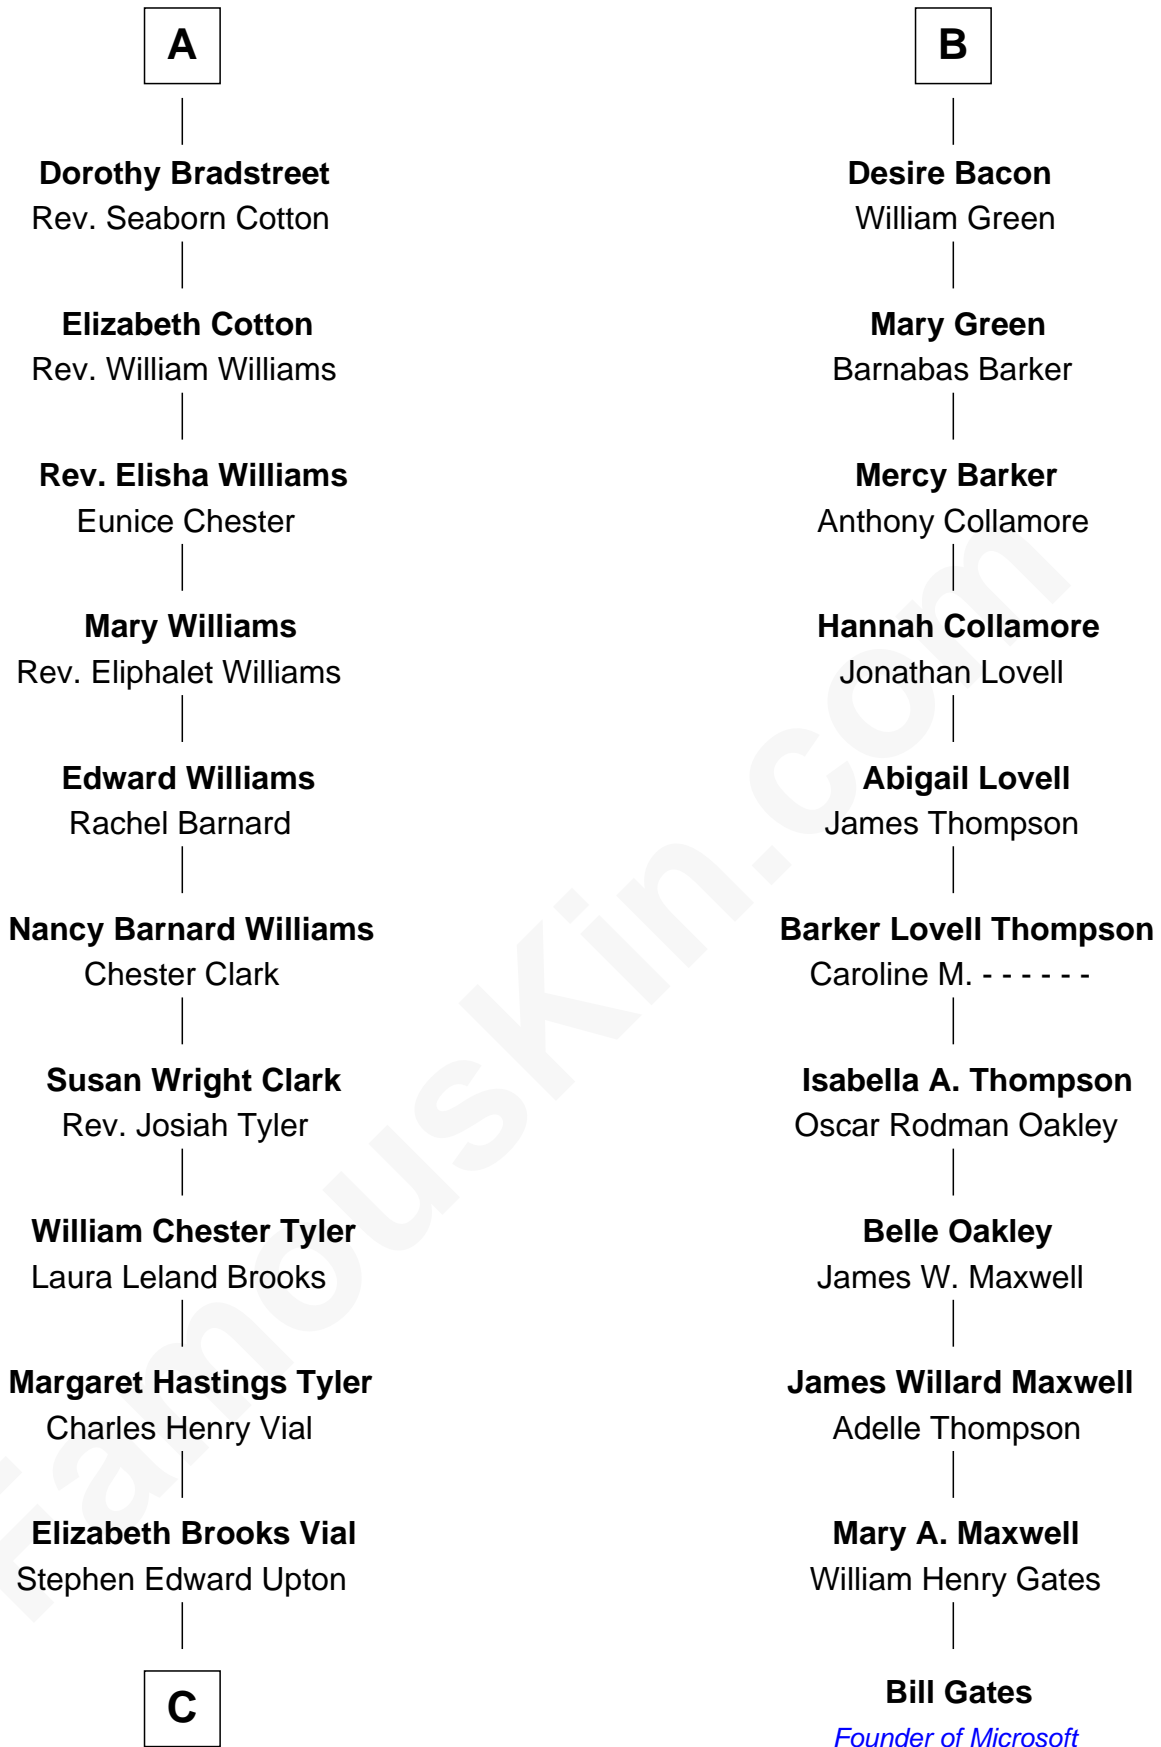

FamousKin.com Relationship Chart of

Kate Upton

Sports Illustrated Swimsuit Cover Model

17th cousin 1 time removed of

Bill Gates

Founder of Microsoft

John Brome
Beatrice Shirley

C

Jefferson Matthew Upton

Shelley Fawn Davis

Kate Upton

Model and Actress

FamousKin.com