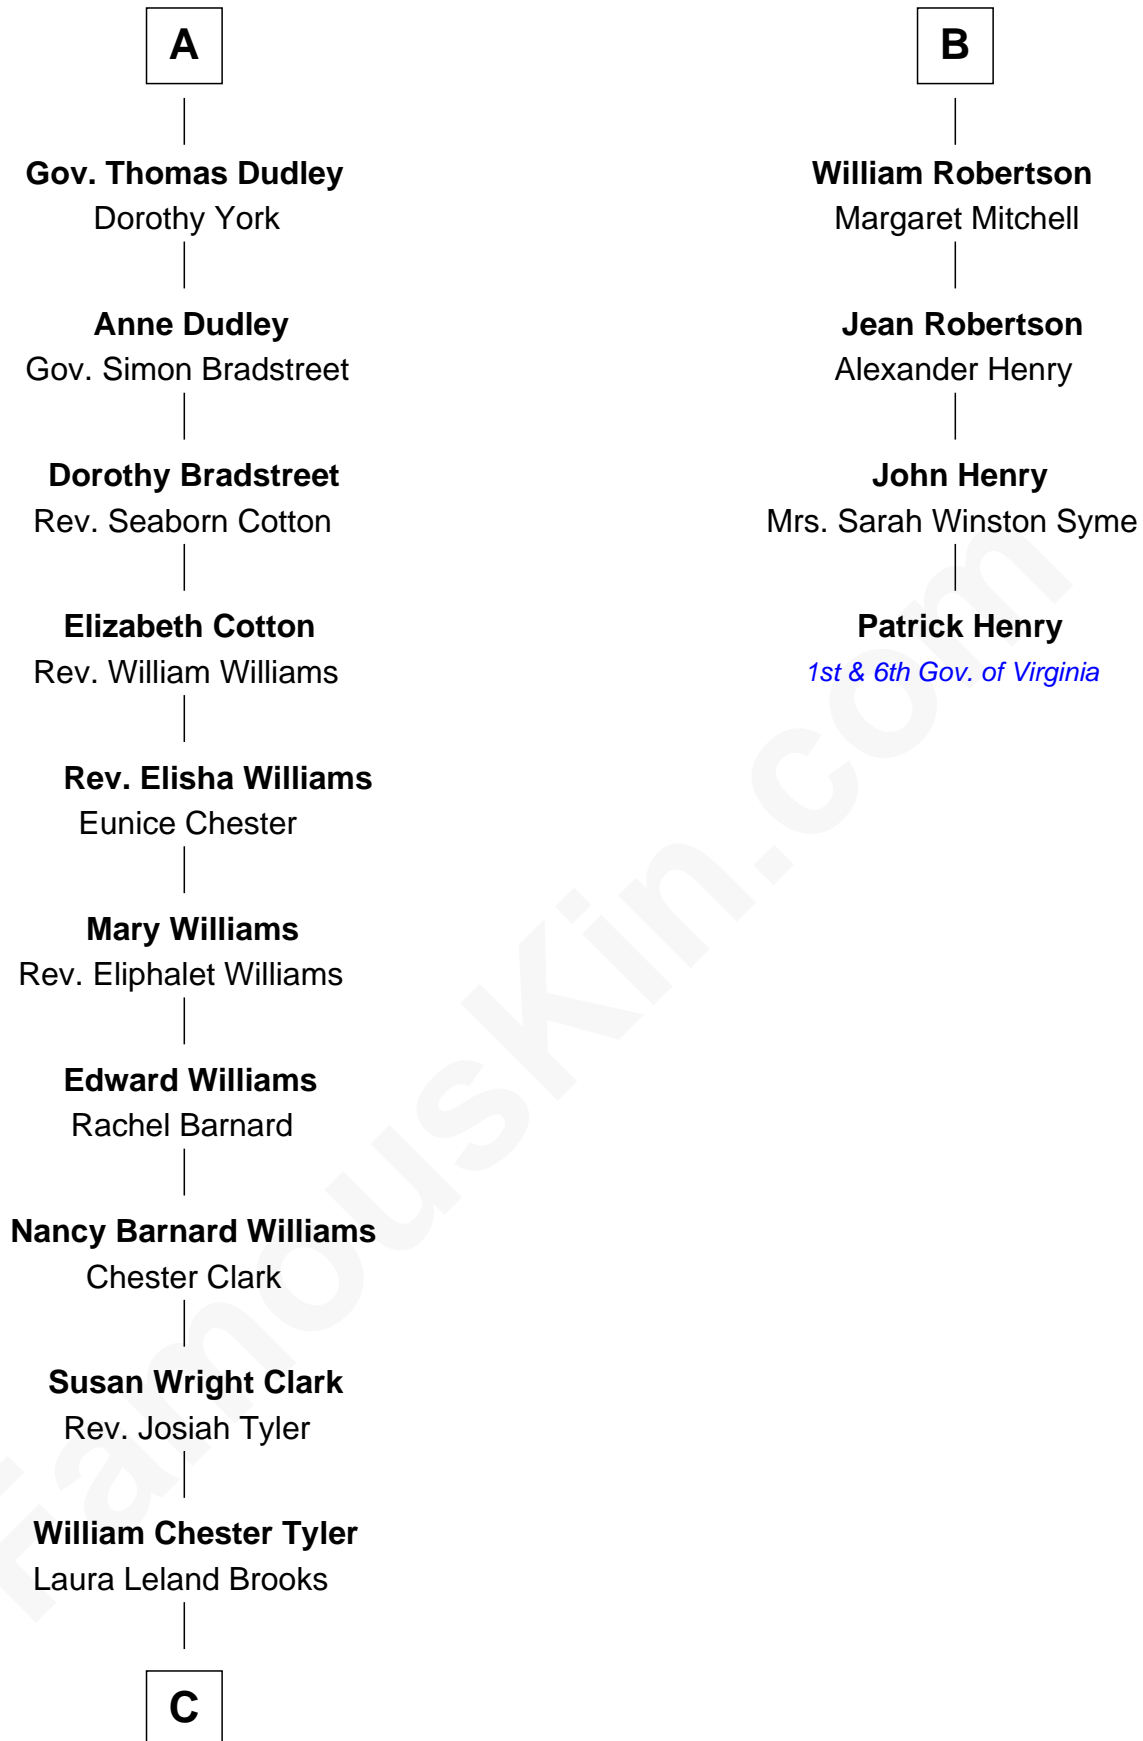

## Relationship Chart of

### Kate Upton

*Sports Illustrated Swimsuit Cover Model*

10th cousin 10 times removed of

### Patrick Henry

*1st and 6th Governor of Virginia*

**John of Gaunt**  
Katherine Roet

**C**

—  
**Margaret Hastings Tyler**

Charles Henry Vial

—  
**Elizabeth Brooks Vial**

Stephen Edward Upton