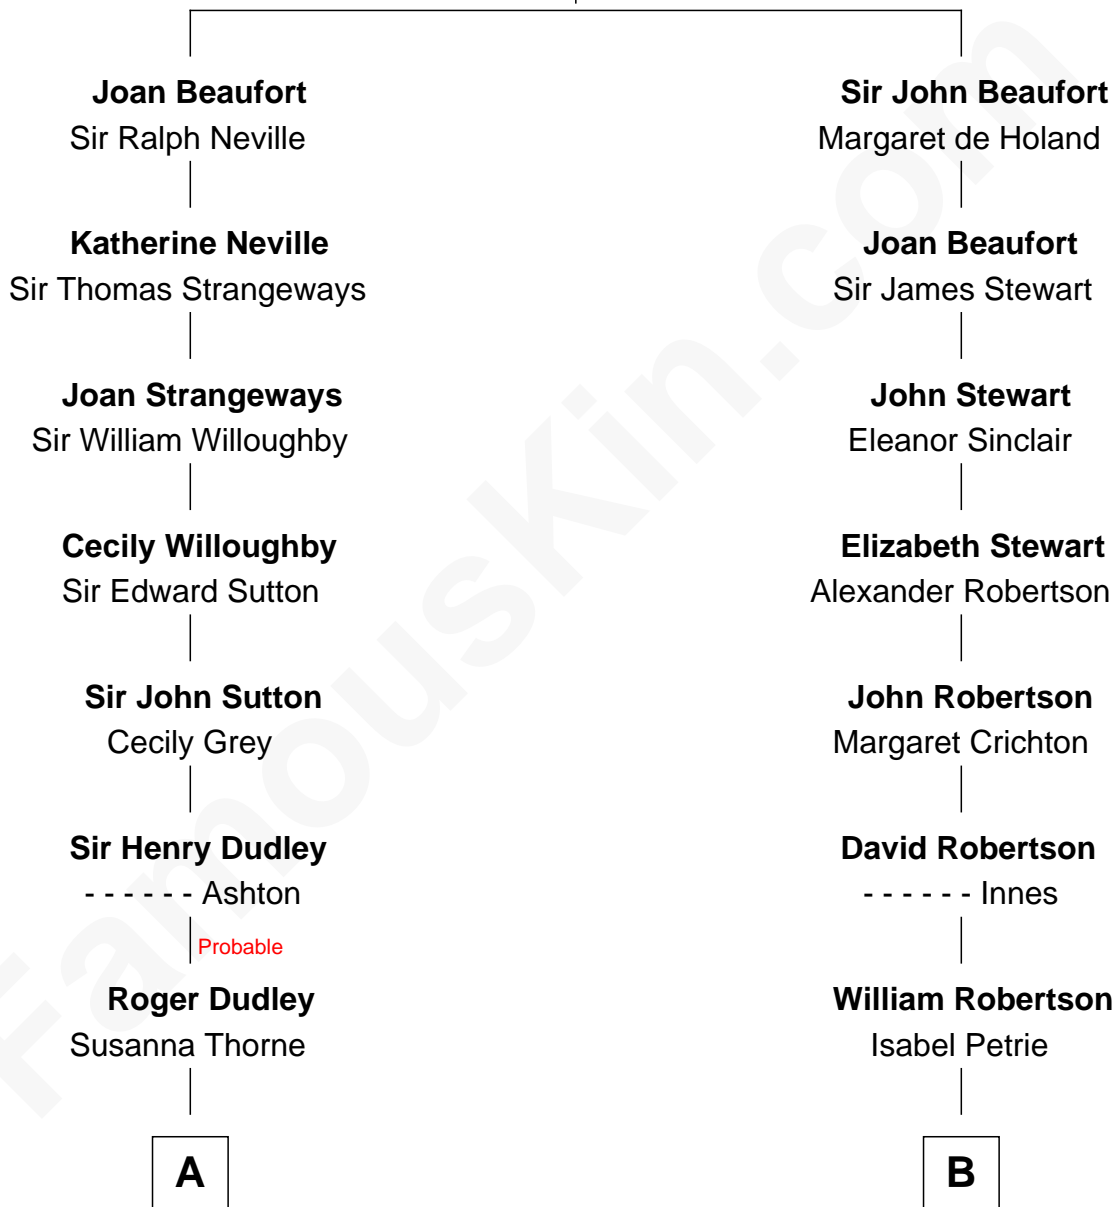

## Relationship Chart of

### Kate Upton

*Sports Illustrated Swimsuit Cover Model*

10th cousin 10 times removed of

### Patrick Henry

*1st and 6th Governor of Virginia*

**John of Gaunt**  
Katherine Roet

**C**

—  
**Margaret Hastings Tyler**

Charles Henry Vial

—  
**Elizabeth Brooks Vial**

Stephen Edward Upton