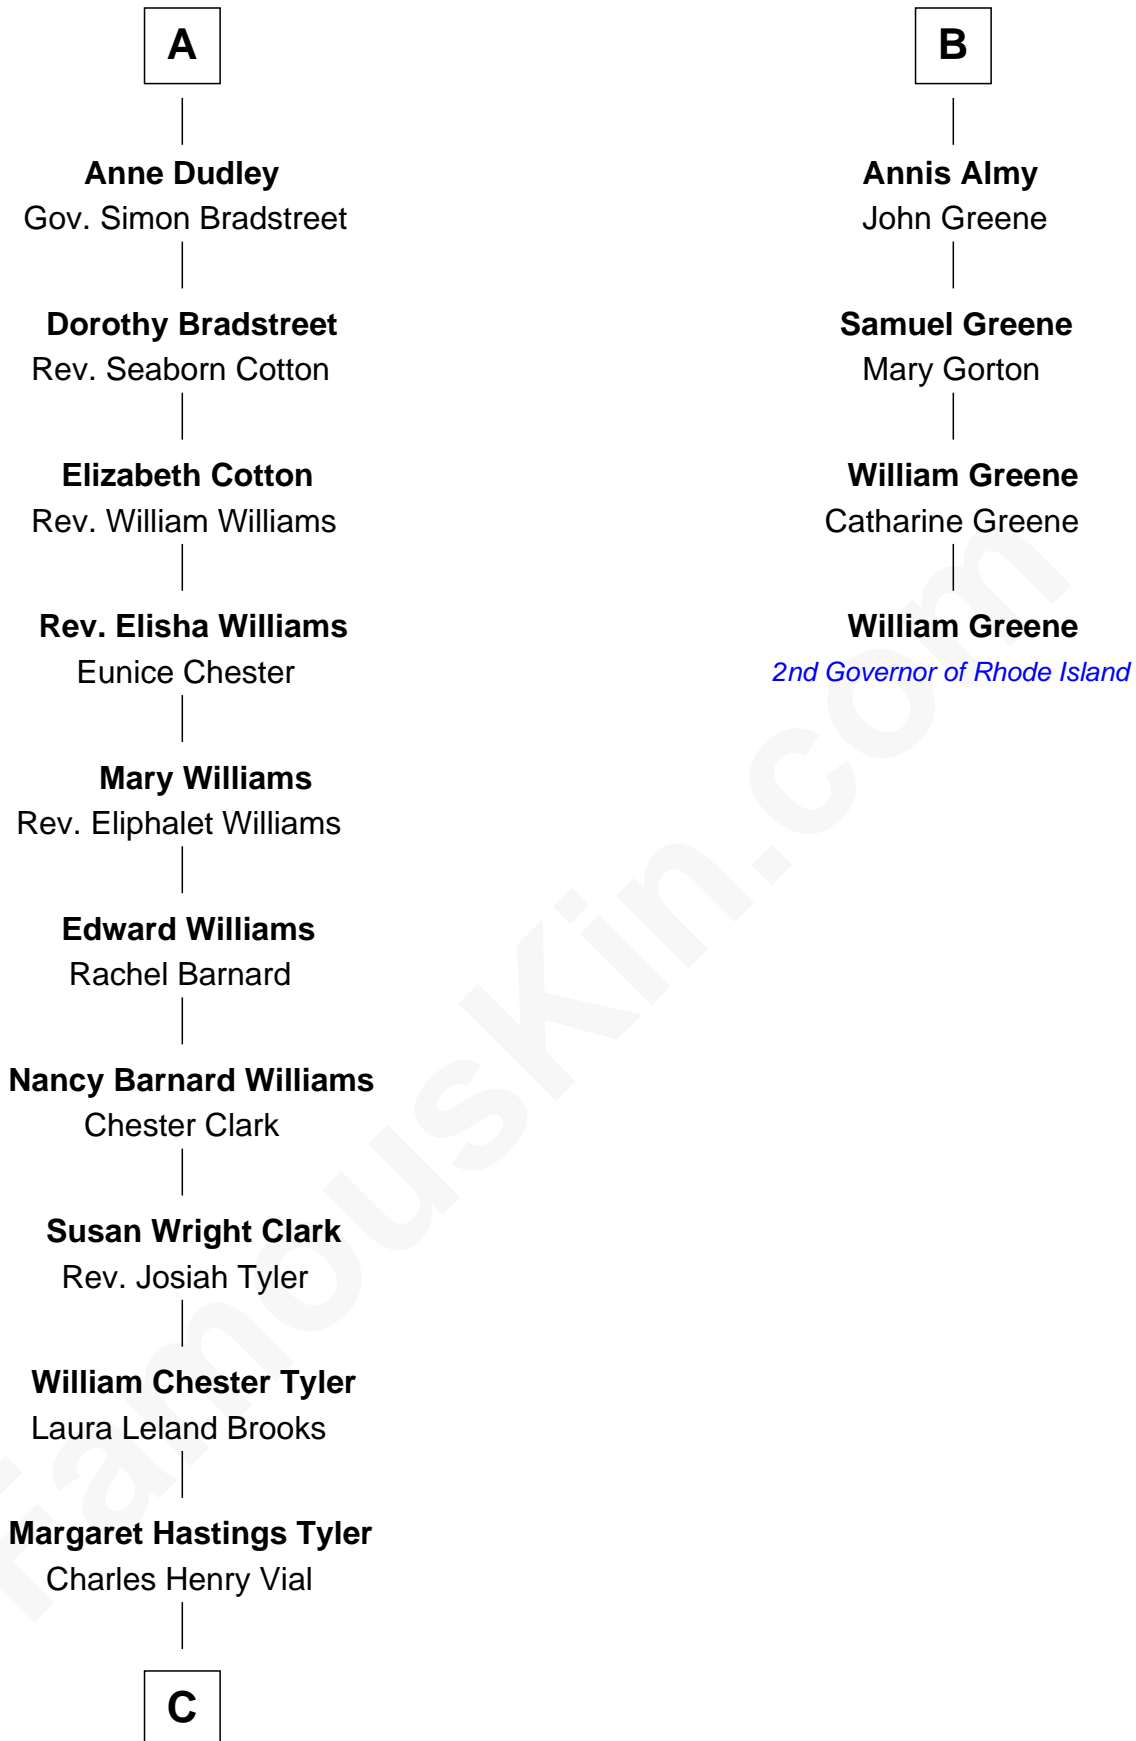

FamousKin.com

Relationship Chart of

Kate Upton

Sports Illustrated Swimsuit Cover Model

10th cousin 9 times removed of

William Greene

2nd Governor of Rhode Island

C

Elizabeth Brooks Vial
Stephen Edward Upton

Jefferson Matthew Upton
Shelley Fawn Davis

Kate Upton
Model and Actress

FamousKin.com