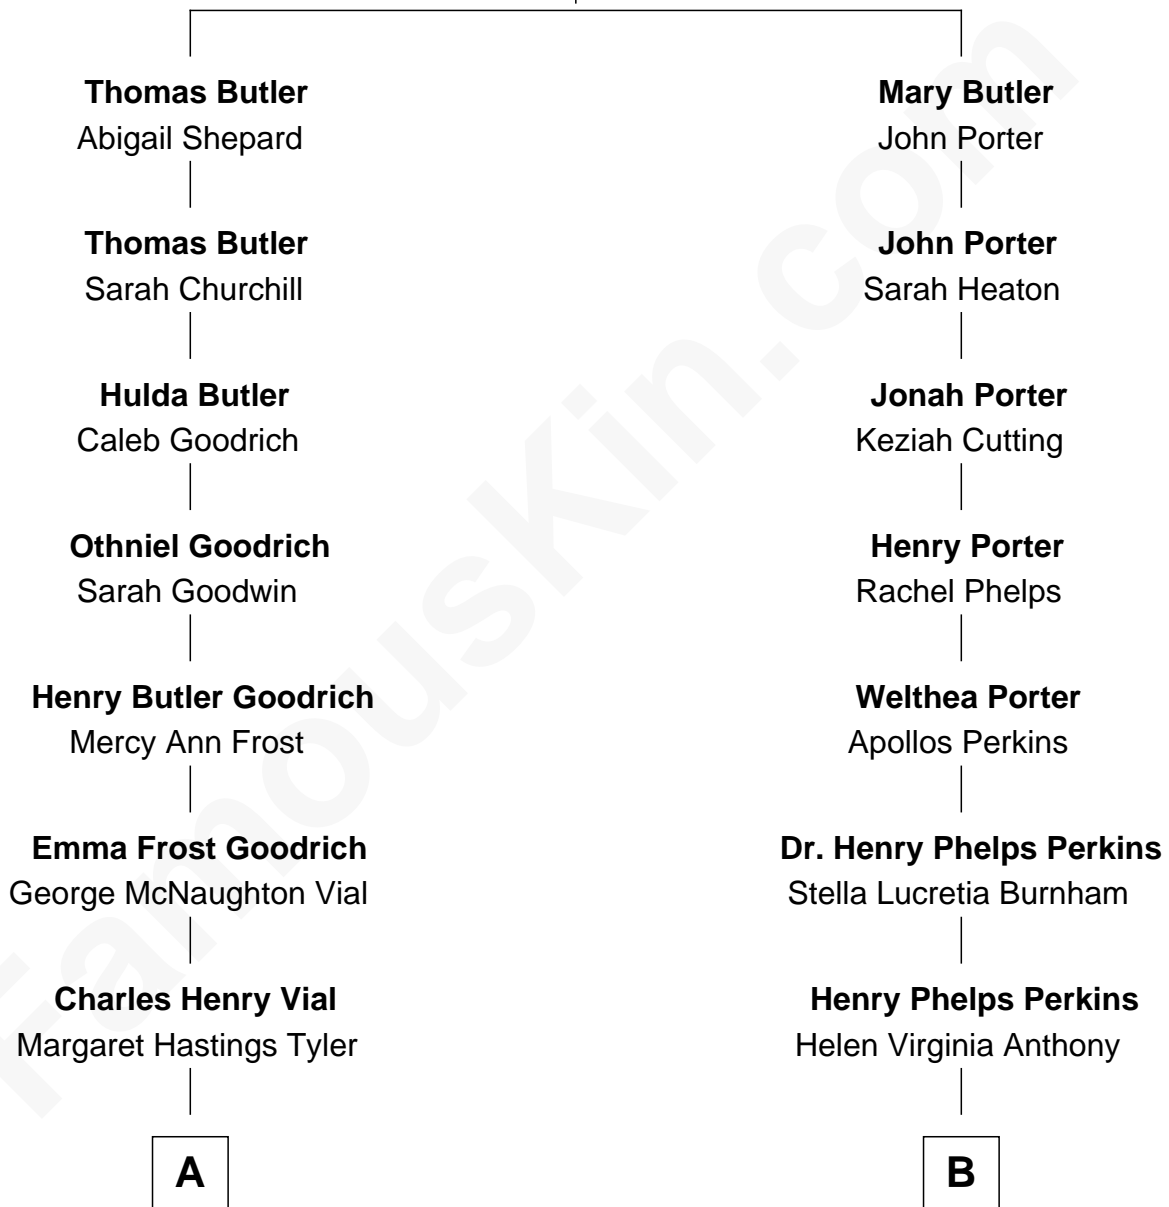

## Relationship Chart of

### Kate Upton

*Sports Illustrated Swimsuit Cover Model*

8th cousin 1 time removed of

**Anthony Perkins**  
*Movie Actor*

**Thomas Butler**  
Sarah Stone

FamousKin.com