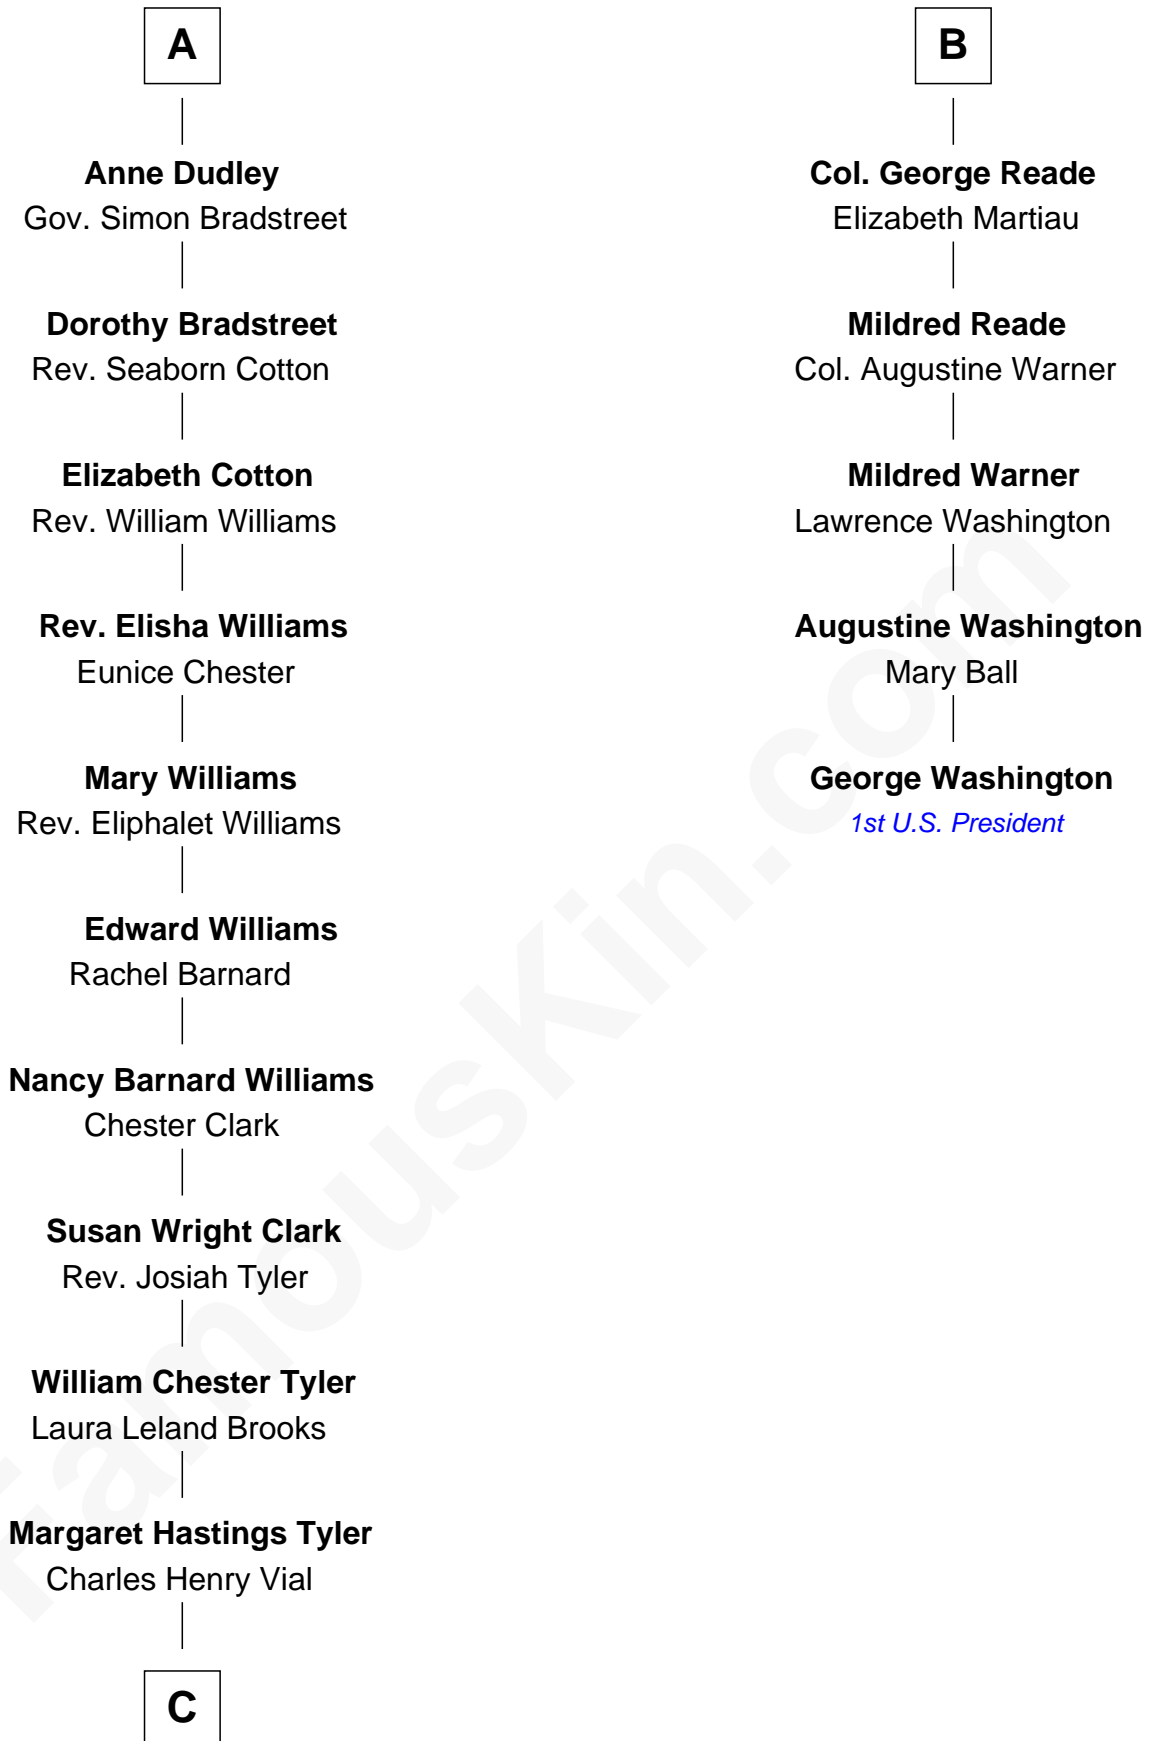

FamousKin.com

Relationship Chart of

Kate Upton

Sports Illustrated Swimsuit Cover Model

11th cousin 8 times removed of

George Washington
1st U.S. President

C

Elizabeth Brooks Vial
Stephen Edward Upton

Jefferson Matthew Upton
Shelley Fawn Davis

Kate Upton
Model and Actress

FamousKin.com