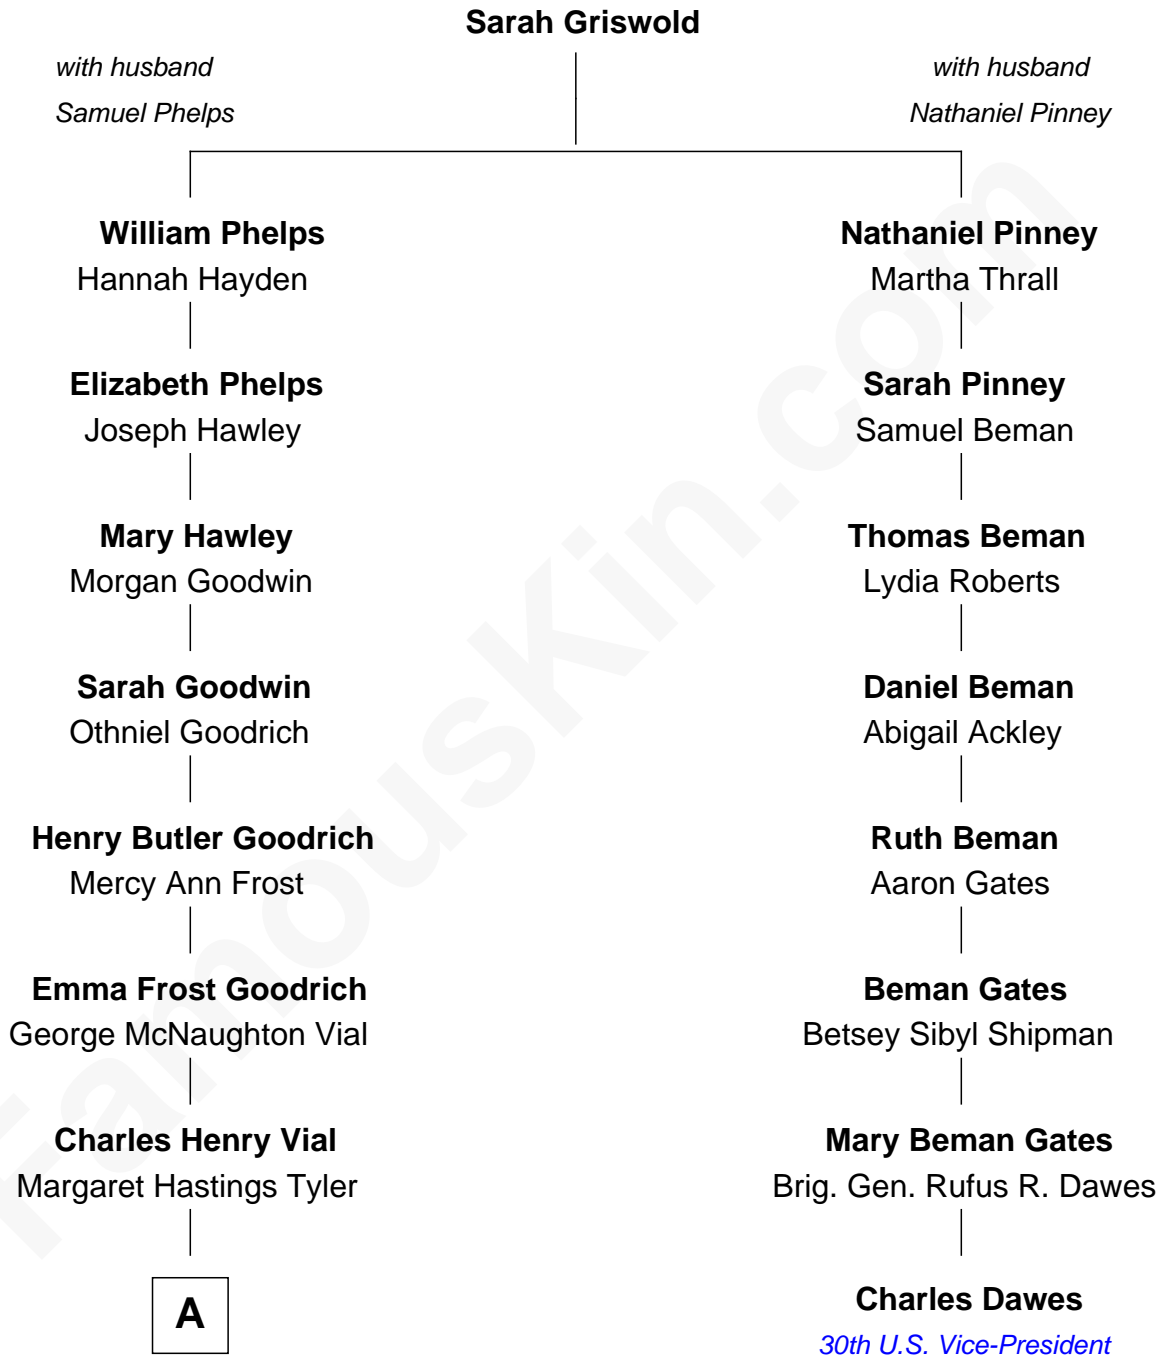

## Relationship Chart of

### Kate Upton

*Sports Illustrated Swimsuit Cover Model*

7th cousin 2 times removed of

### Charles Dawes

*30th U.S. Vice-President*

**A**

—  
**Elizabeth Brooks Vial**  
Stephen Edward Upton

—  
**Jefferson Matthew Upton**  
Shelley Fawn Davis

—  
**Kate Upton**  
*Model and Actress*

FamousKin.com