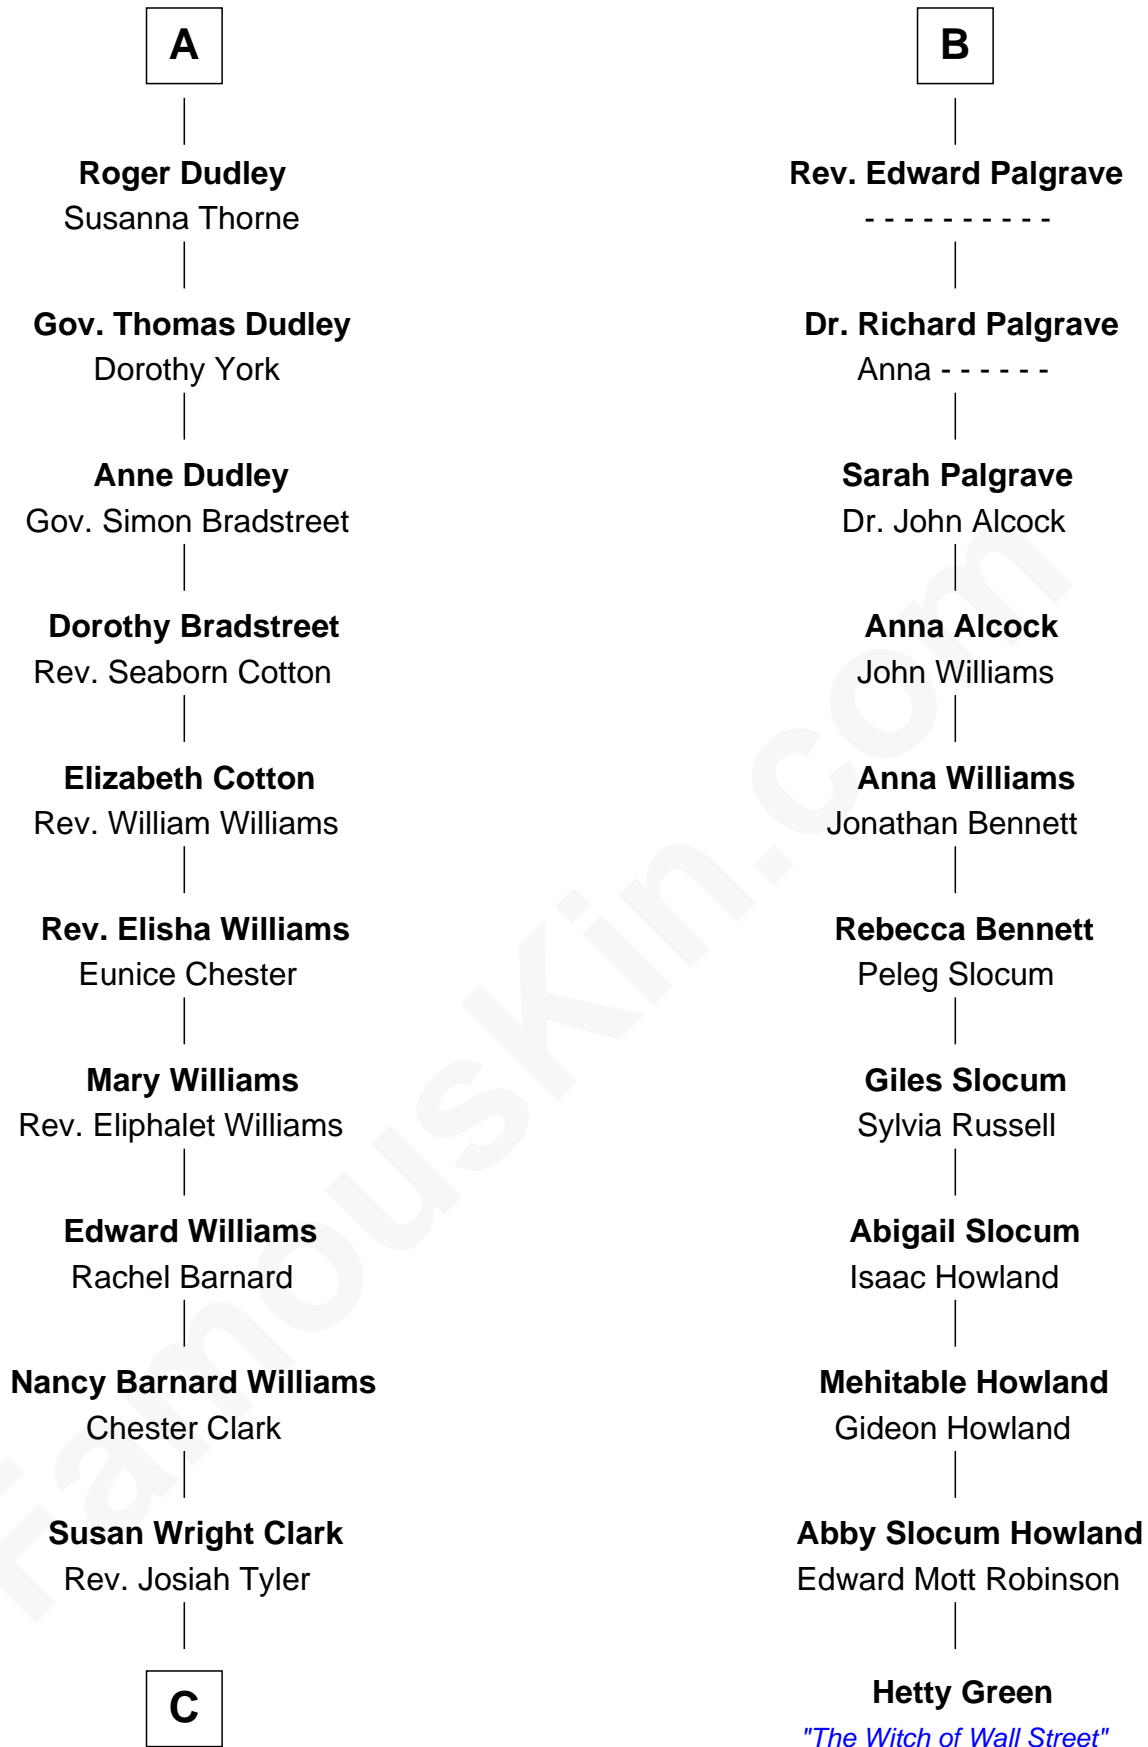

FamousKin.com Relationship Chart of

Kate Upton

Sports Illustrated Swimsuit Cover Model

17th cousin 4 times removed of

Hetty Green

"The Witch of Wall Street"

C

William Chester Tyler

Laura Leland Brooks

Margaret Hastings Tyler

Charles Henry Vial

Elizabeth Brooks Vial

Stephen Edward Upton

Jefferson Matthew Upton

Shelley Fawn Davis

Kate Upton