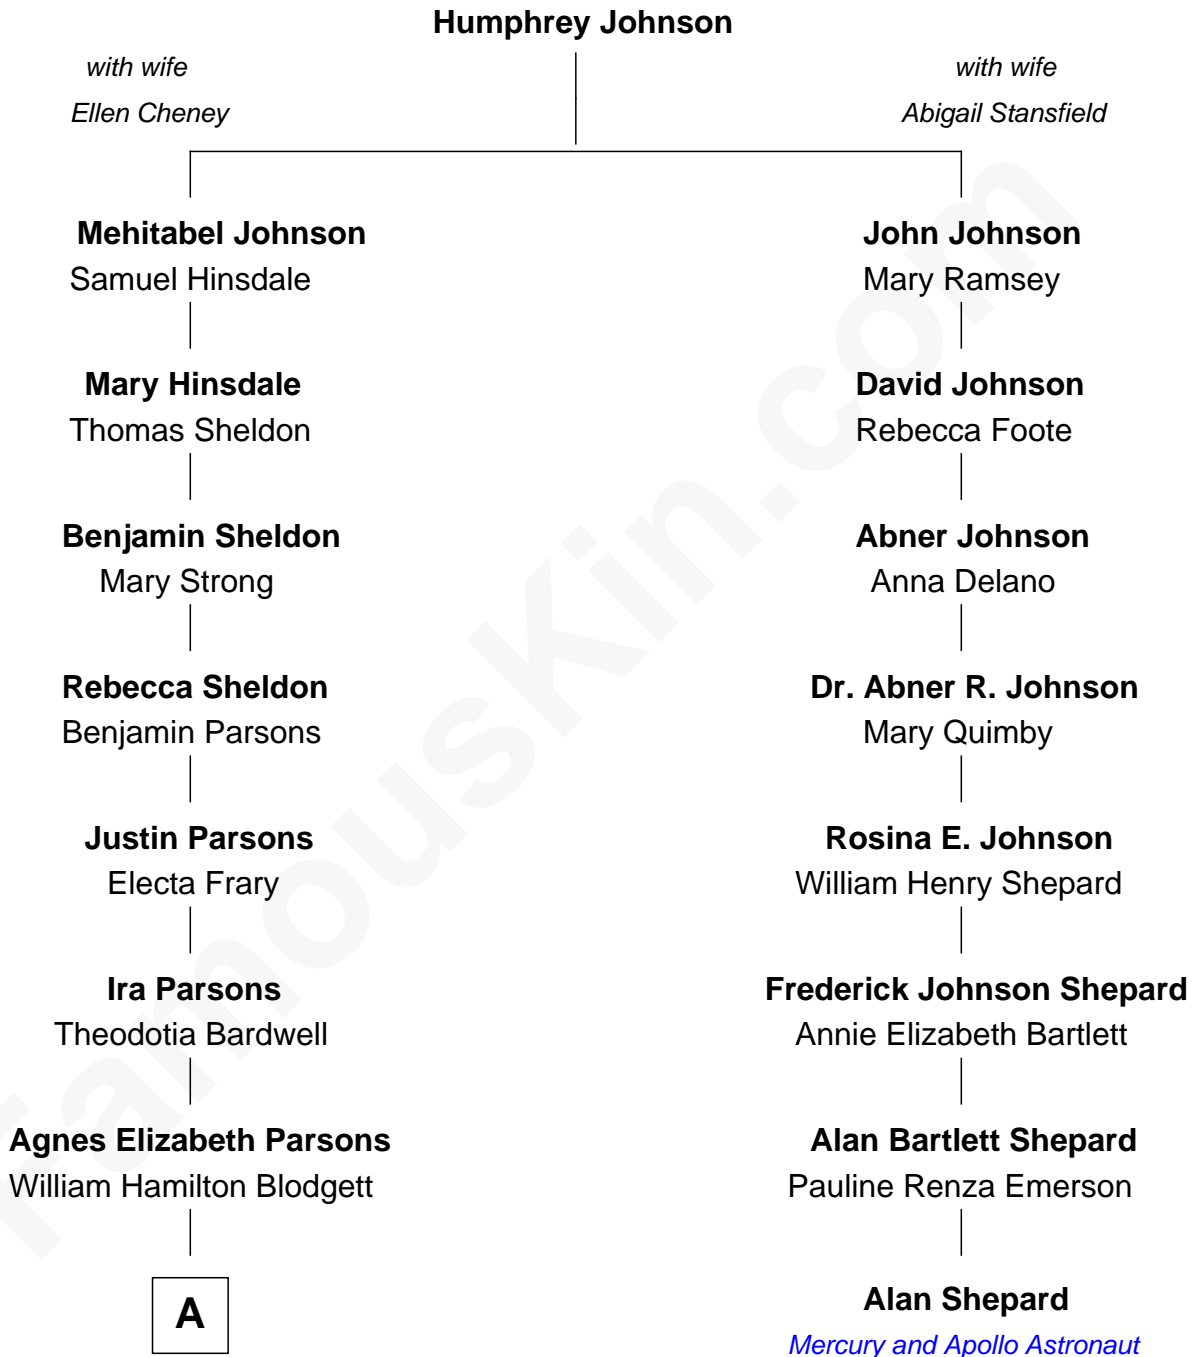

FamousKin.com

Relationship Chart of

Kate Upton

Sports Illustrated Swimsuit Cover Model

7th cousin 4 times removed of

Alan Shepard

Mercury and Apollo Astronaut

A

—
Carrie A. Blodgett
Cassius Marcellus Upton

—
Frederick Stanley Upton
Margaret M. Beckley

—
Stephen Edward Upton
Elizabeth Brooks Vial

—
Jefferson Matthew Upton
Shelley Fawn Davis

—
Kate Upton
Model and Actress