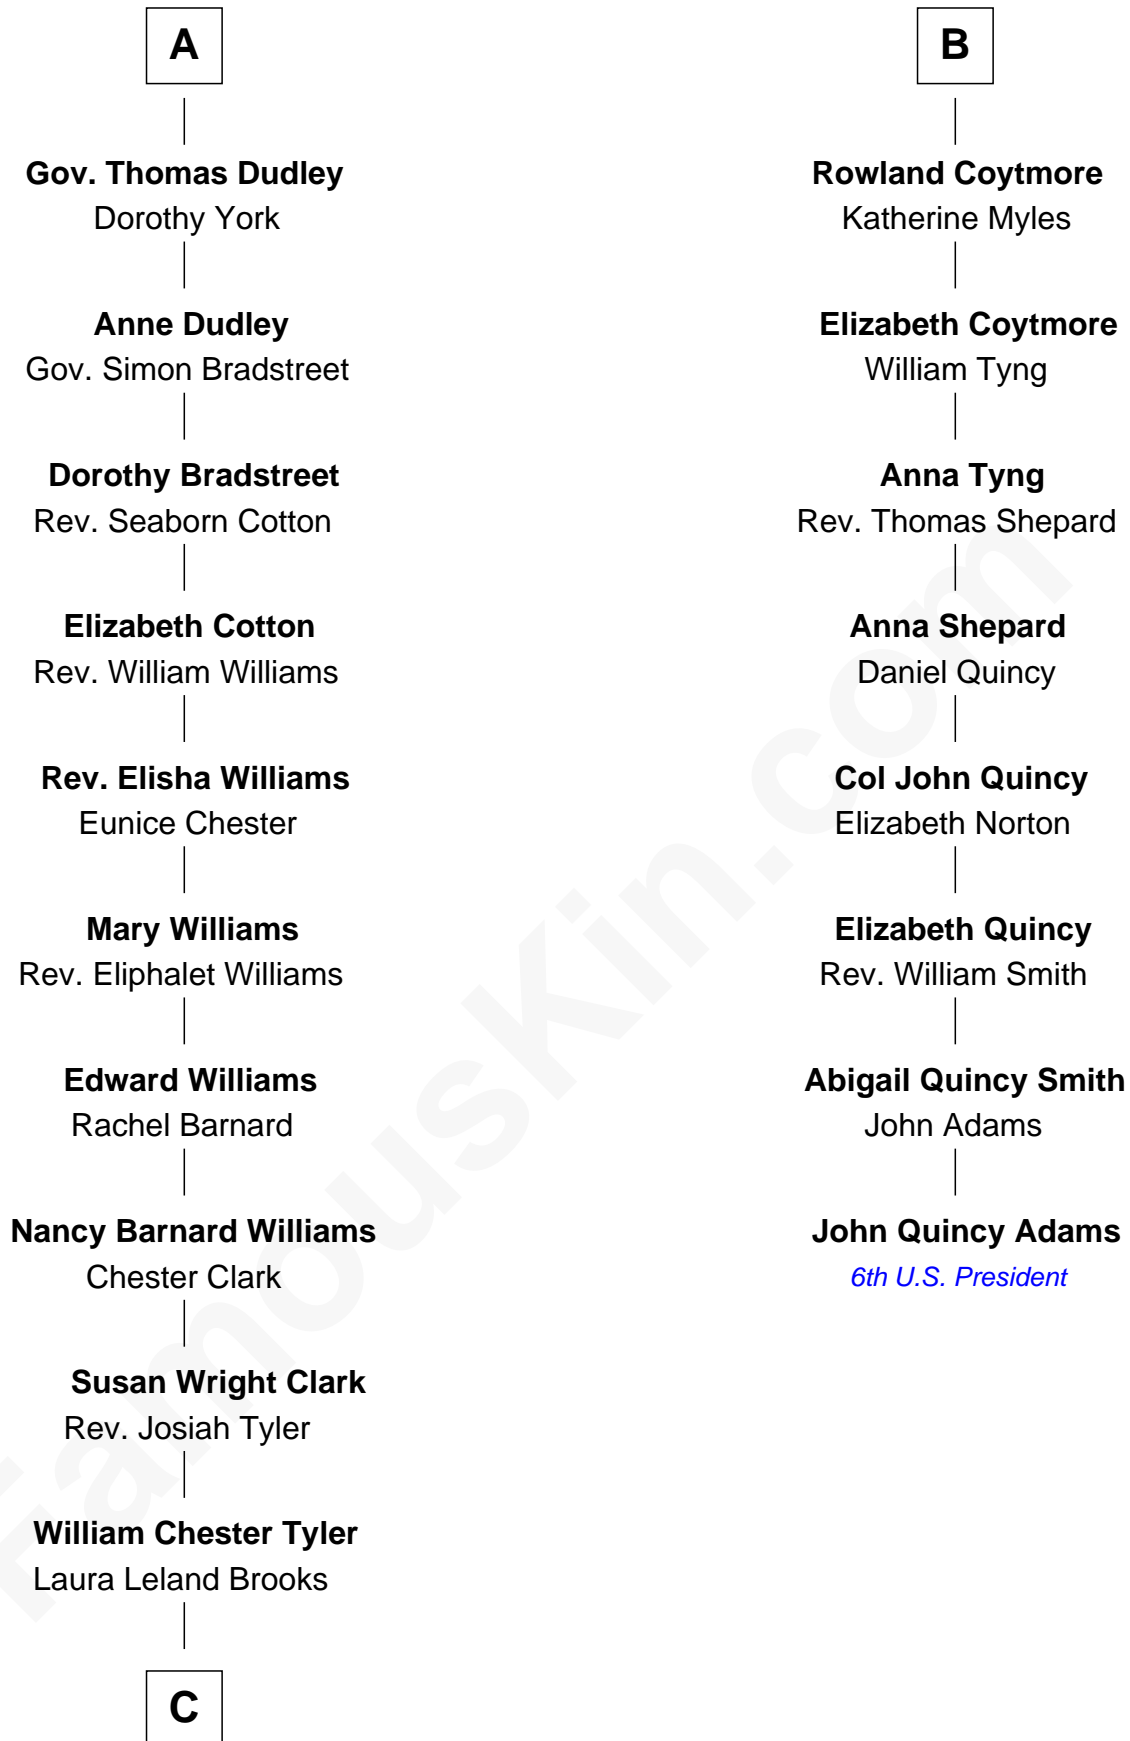

FamousKin.com

Relationship Chart of

Kate Upton

Sports Illustrated Swimsuit Cover Model

14th cousin 6 times removed of

John Quincy Adams
6th U.S. President

C

—
Margaret Hastings Tyler

Charles Henry Vial

—
Elizabeth Brooks Vial

Stephen Edward Upton

—
Jefferson Matthew Upton

Shelley Fawn Davis

—
Kate Upton

Model and Actress

FamousKin.com