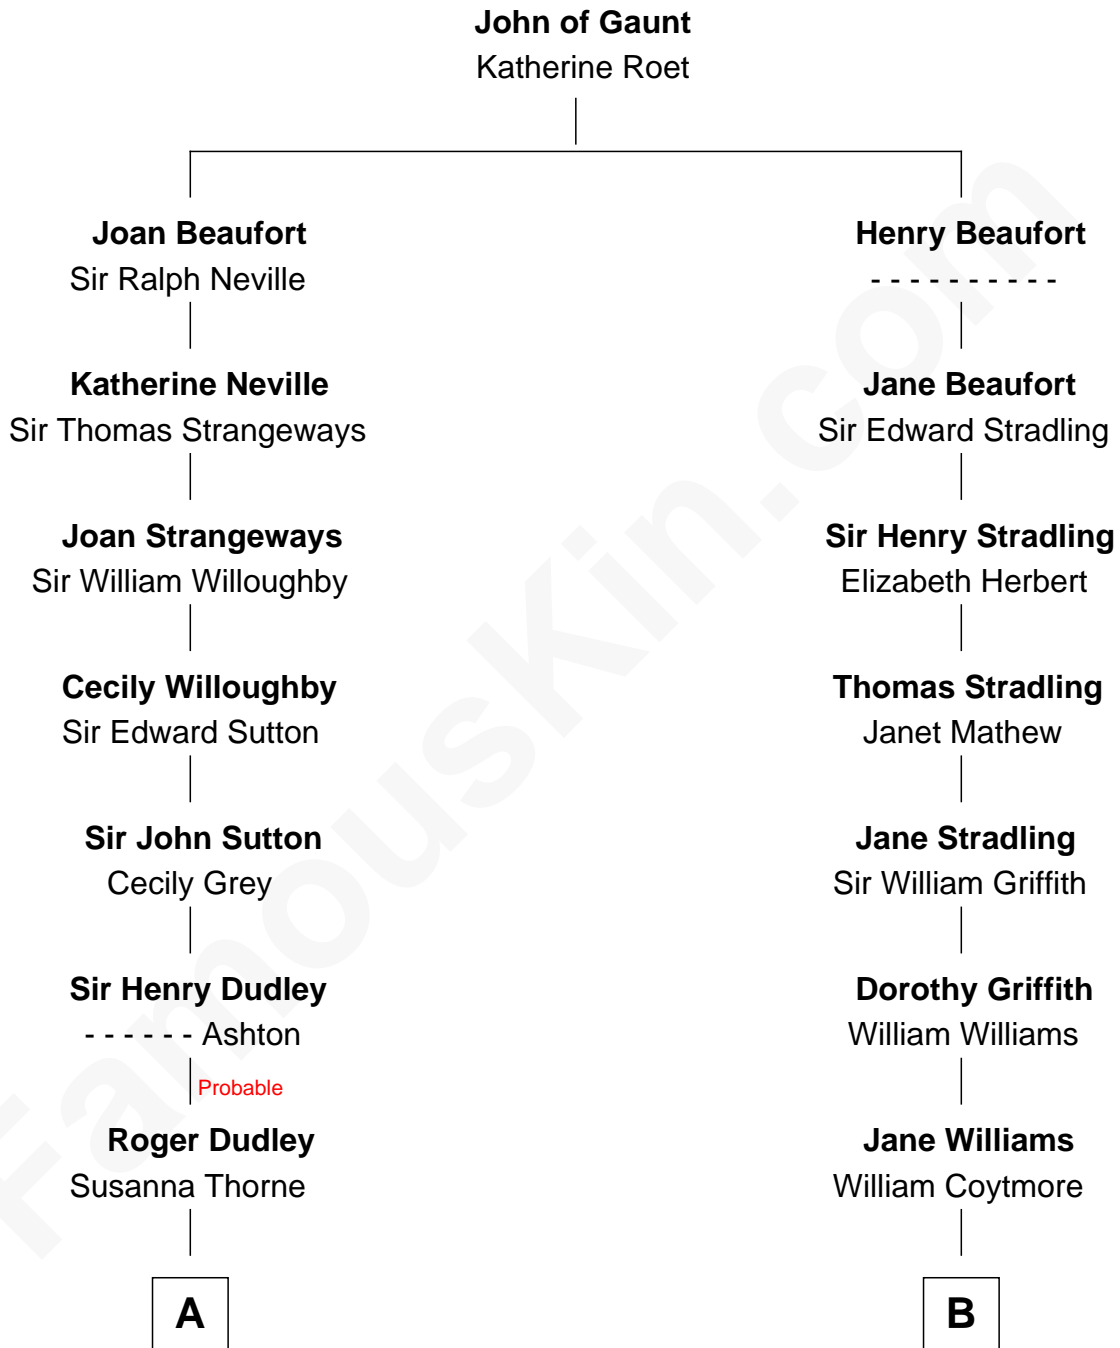

Abigail (Smith) Adams

First Lady of President John Adams