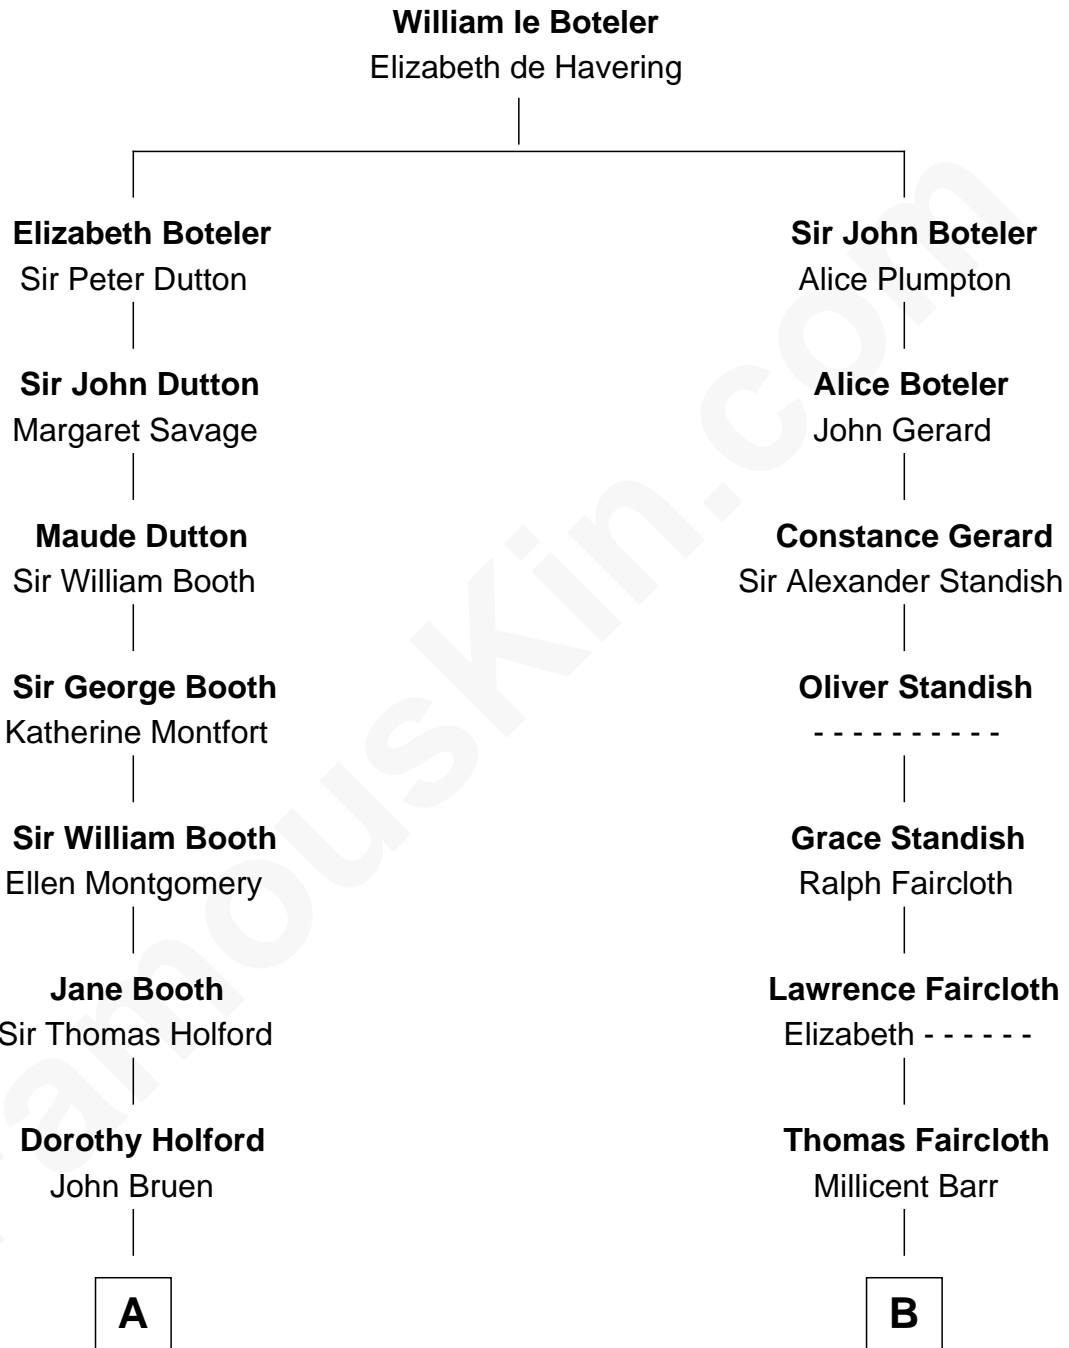

FamousKin.com

Relationship Chart of

Kate Upton

Sports Illustrated Swimsuit Cover Model

13th cousin 7 times removed of

John Hancock

Signer of the Declaration of Independence

C

—
Margaret Hastings Tyler

Charles Henry Vial

—
Elizabeth Brooks Vial

Stephen Edward Upton

—
Jefferson Matthew Upton

Shelley Fawn Davis

—
Kate Upton

Model and Actress