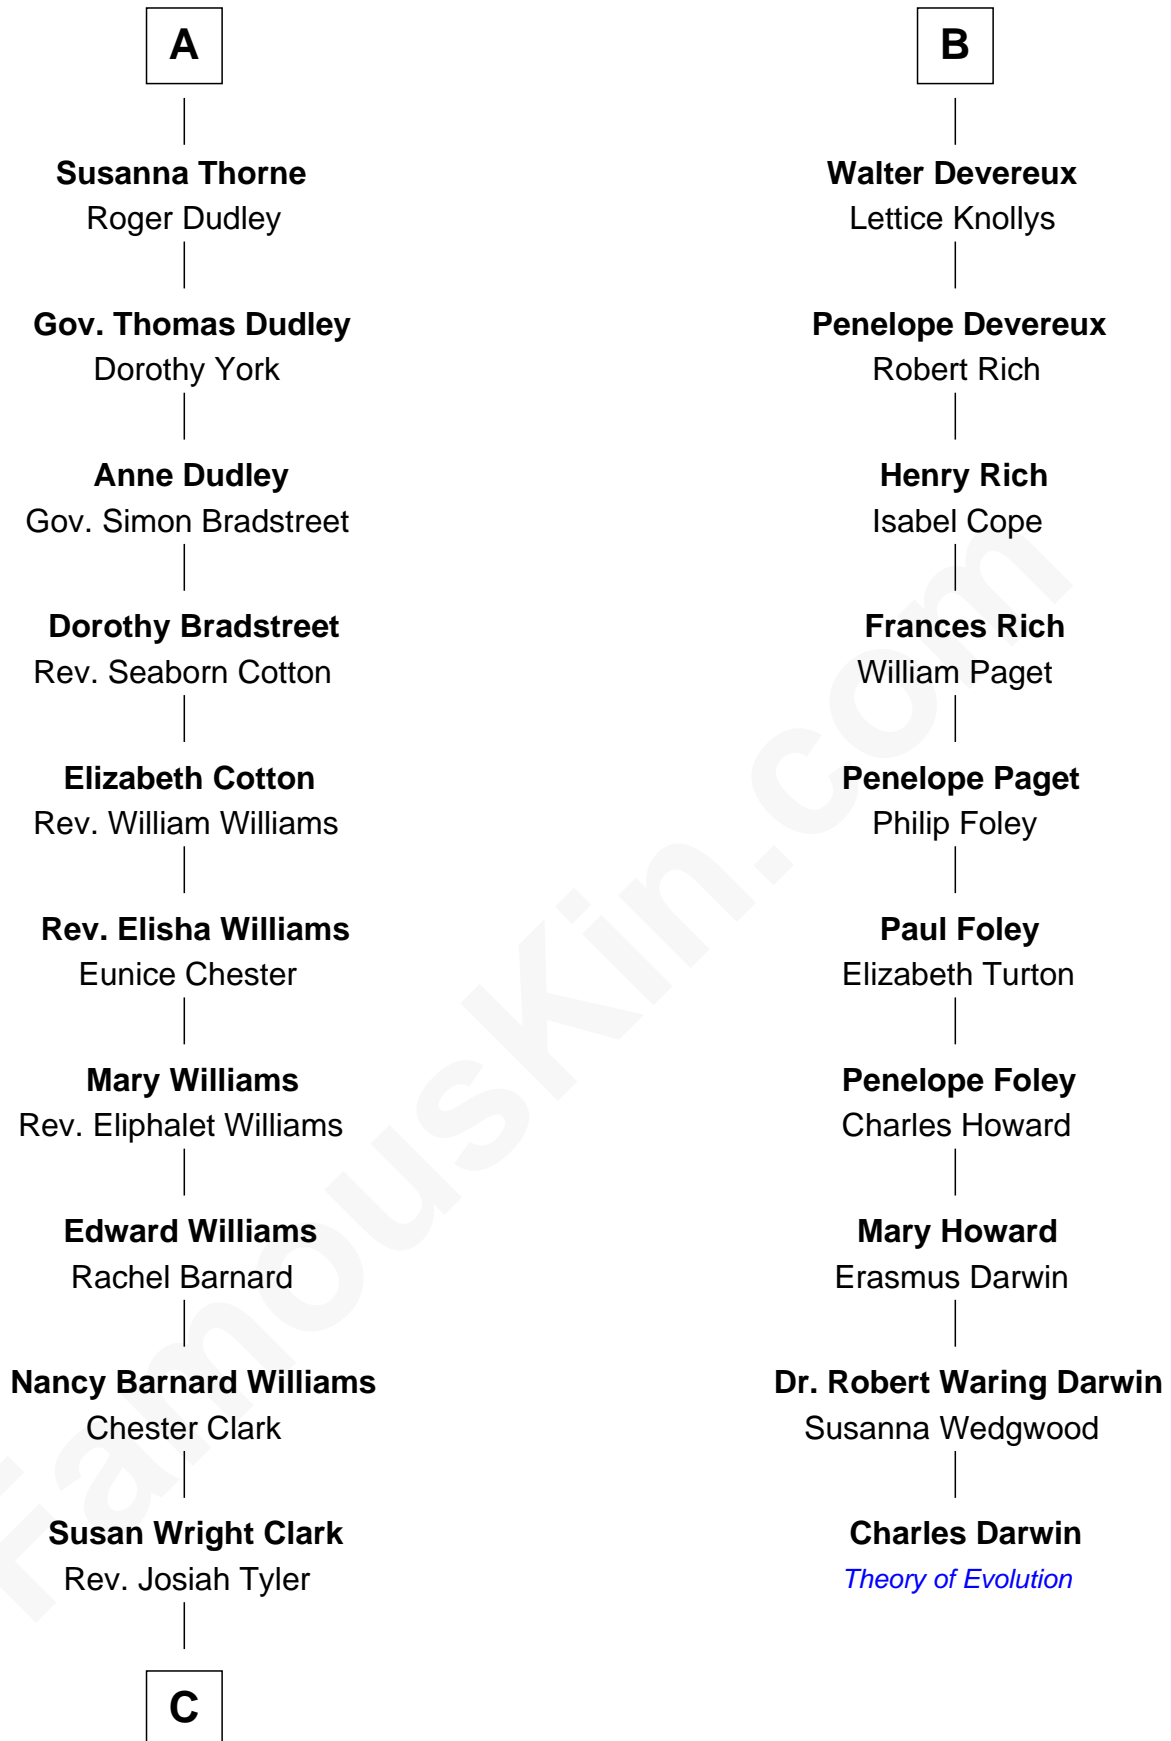

FamousKin.com

Relationship Chart of

Kate Upton

Sports Illustrated Swimsuit Cover Model

16th cousin 5 times removed of

Charles Darwin
Theory of Evolution

C

William Chester Tyler

Laura Leland Brooks

Margaret Hastings Tyler

Charles Henry Vial

Elizabeth Brooks Vial

Stephen Edward Upton

Jefferson Matthew Upton

Shelley Fawn Davis

Kate Upton