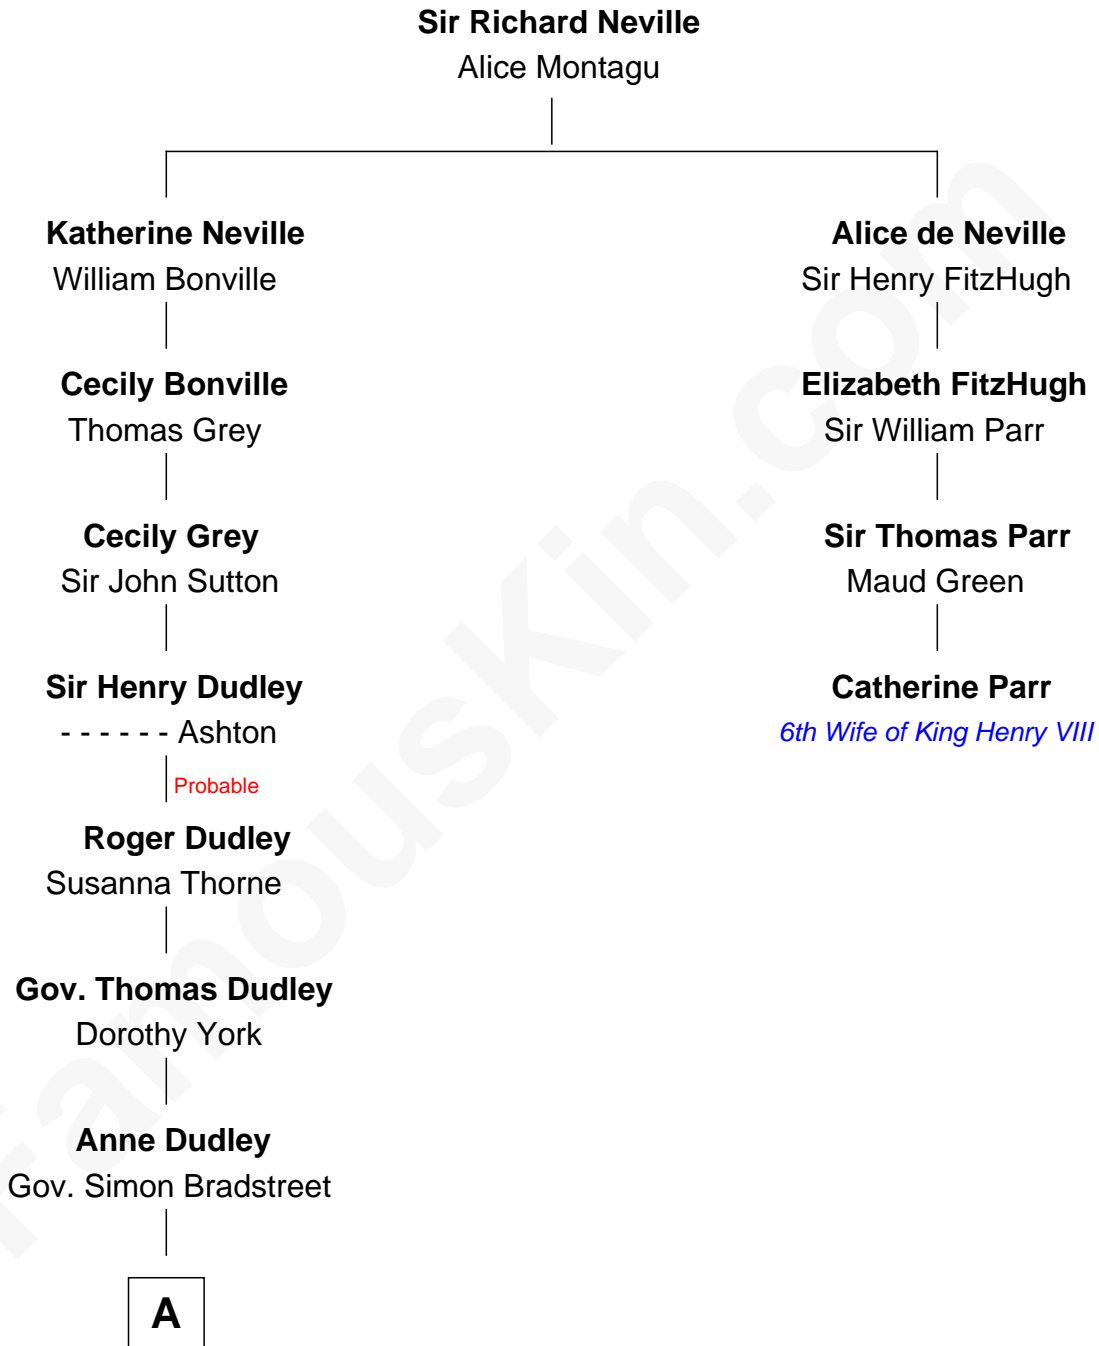

## Relationship Chart of

### Kate Upton

*Sports Illustrated Swimsuit Cover Model*

3rd cousin 15 times removed of

**Catherine Parr**

*6th Wife of King Henry VIII*

**A**

**Dorothy Bradstreet**  
Rev. Seaborn Cotton

**Elizabeth Cotton**  
Rev. William Williams

**Rev. Elisha Williams**  
Eunice Chester

**Mary Williams**  
Rev. Eliphalet Williams

**Edward Williams**  
Rachel Barnard

**Nancy Barnard Williams**  
Chester Clark

**Susan Wright Clark**  
Rev. Josiah Tyler