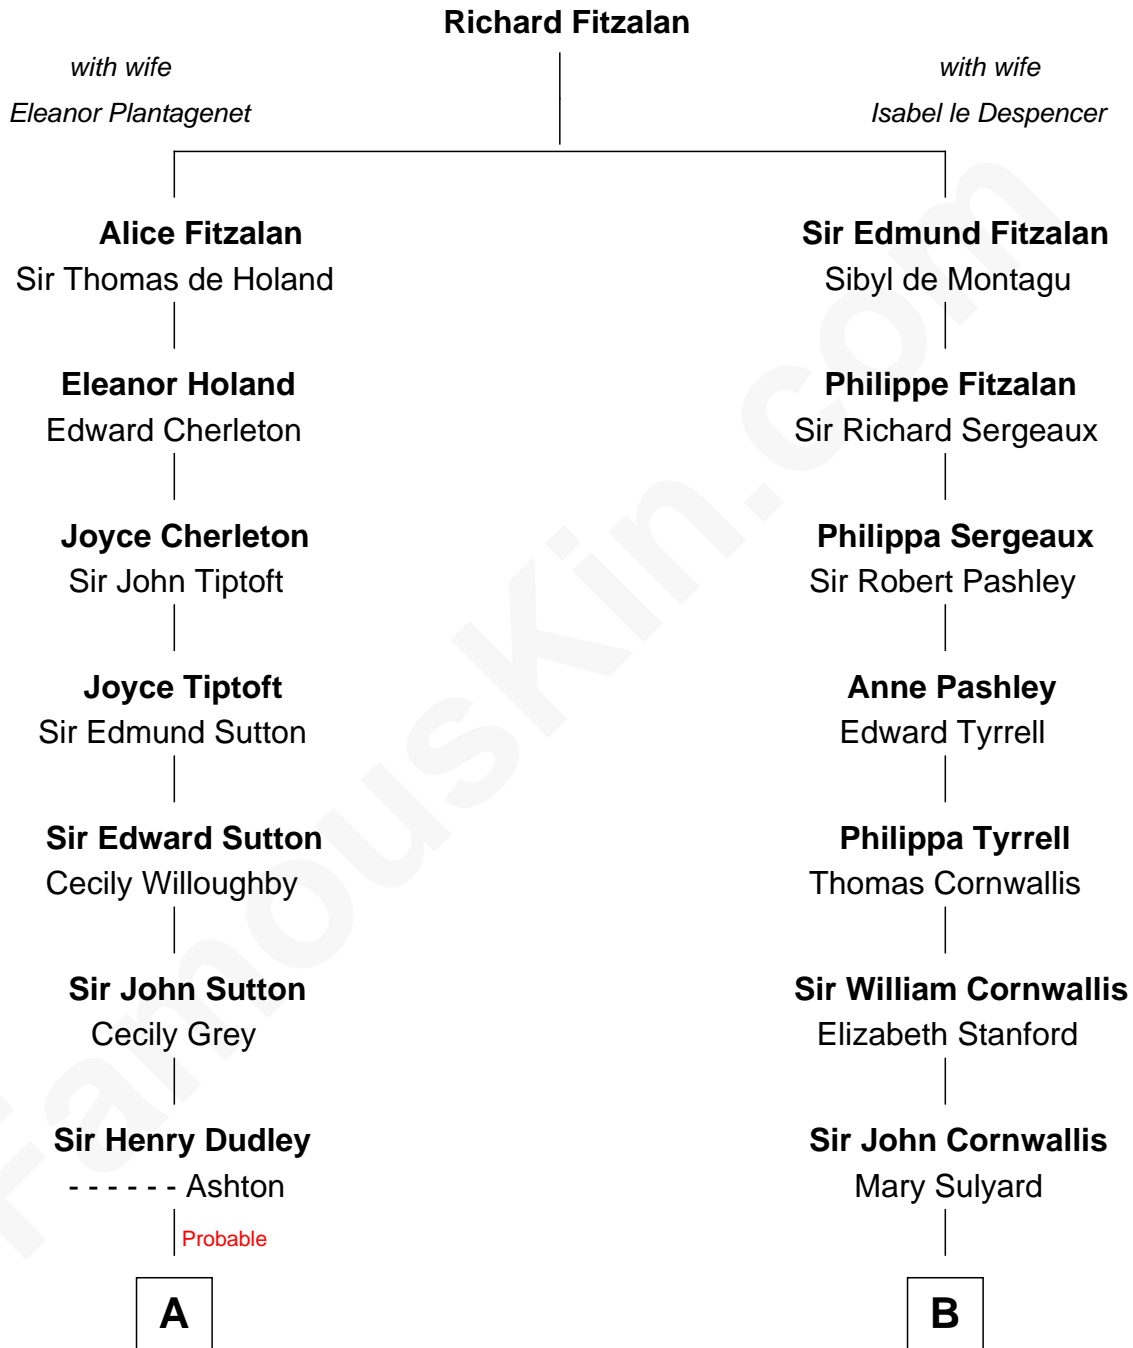

FamousKin.com

Relationship Chart of

Kate Upton

Sports Illustrated Swimsuit Cover Model

17th cousin 4 times removed of

General James Longstreet

Confederate Army - U.S. Civil War

C

William Chester Tyler

Laura Leland Brooks

Margaret Hastings Tyler

Charles Henry Vial

Elizabeth Brooks Vial

Stephen Edward Upton

Jefferson Matthew Upton

Shelley Fawn Davis