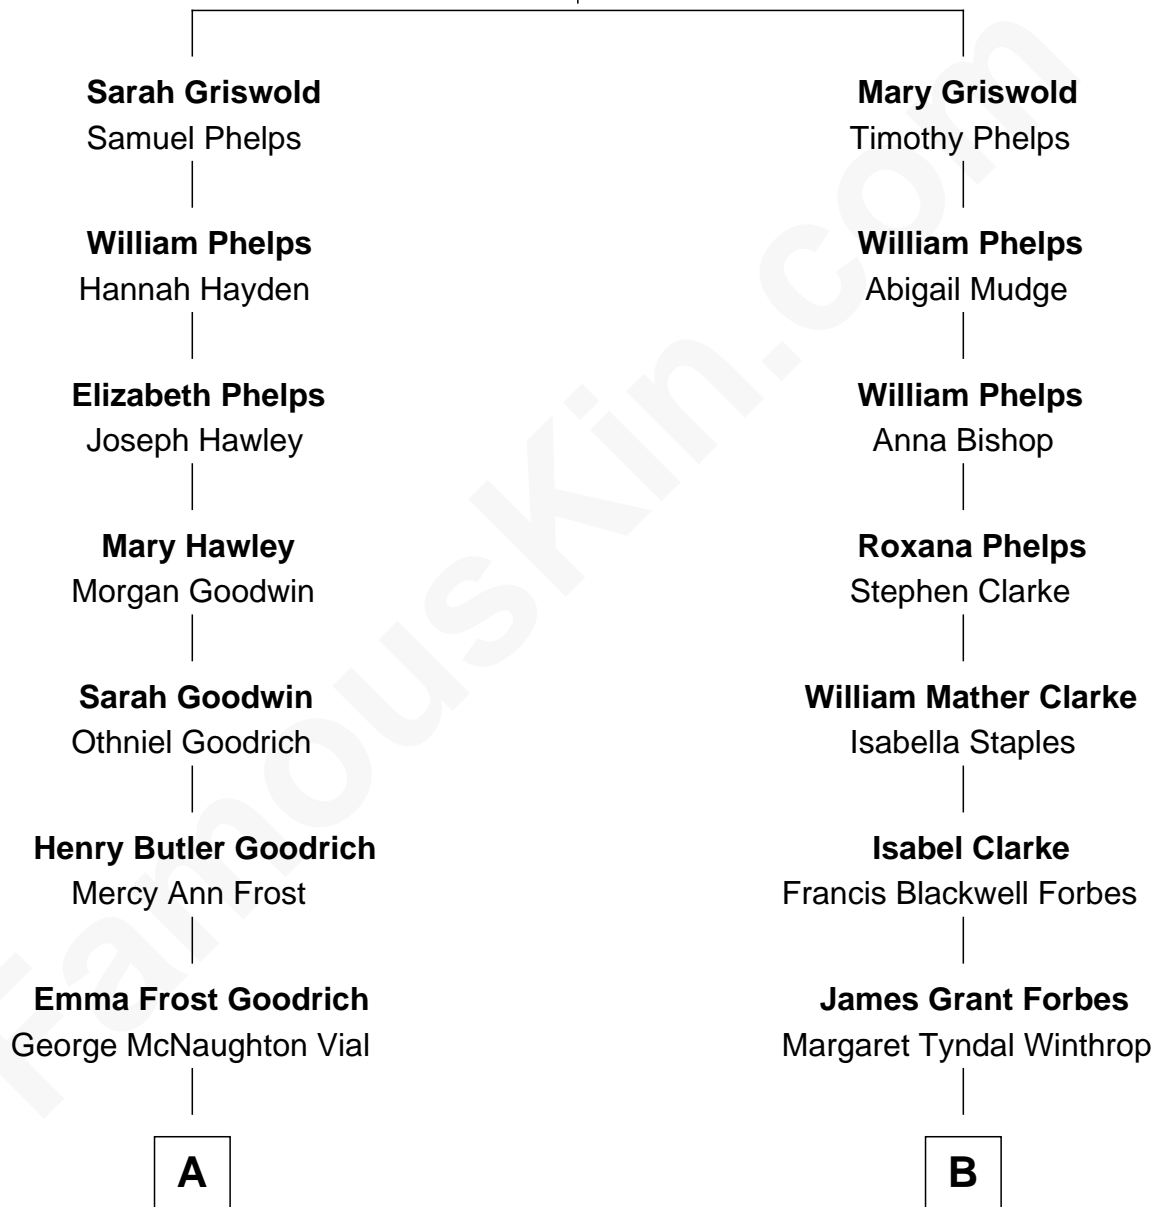

# FamousKin.com Relationship Chart of

**Kate Upton**

*Sports Illustrated Swimsuit Cover Model*

8th cousin 2 times removed of

**John Kerry**

*68th U.S. Secretary of State*

**Edward Griswold**

Margaret - - - - -

FamousKin.com