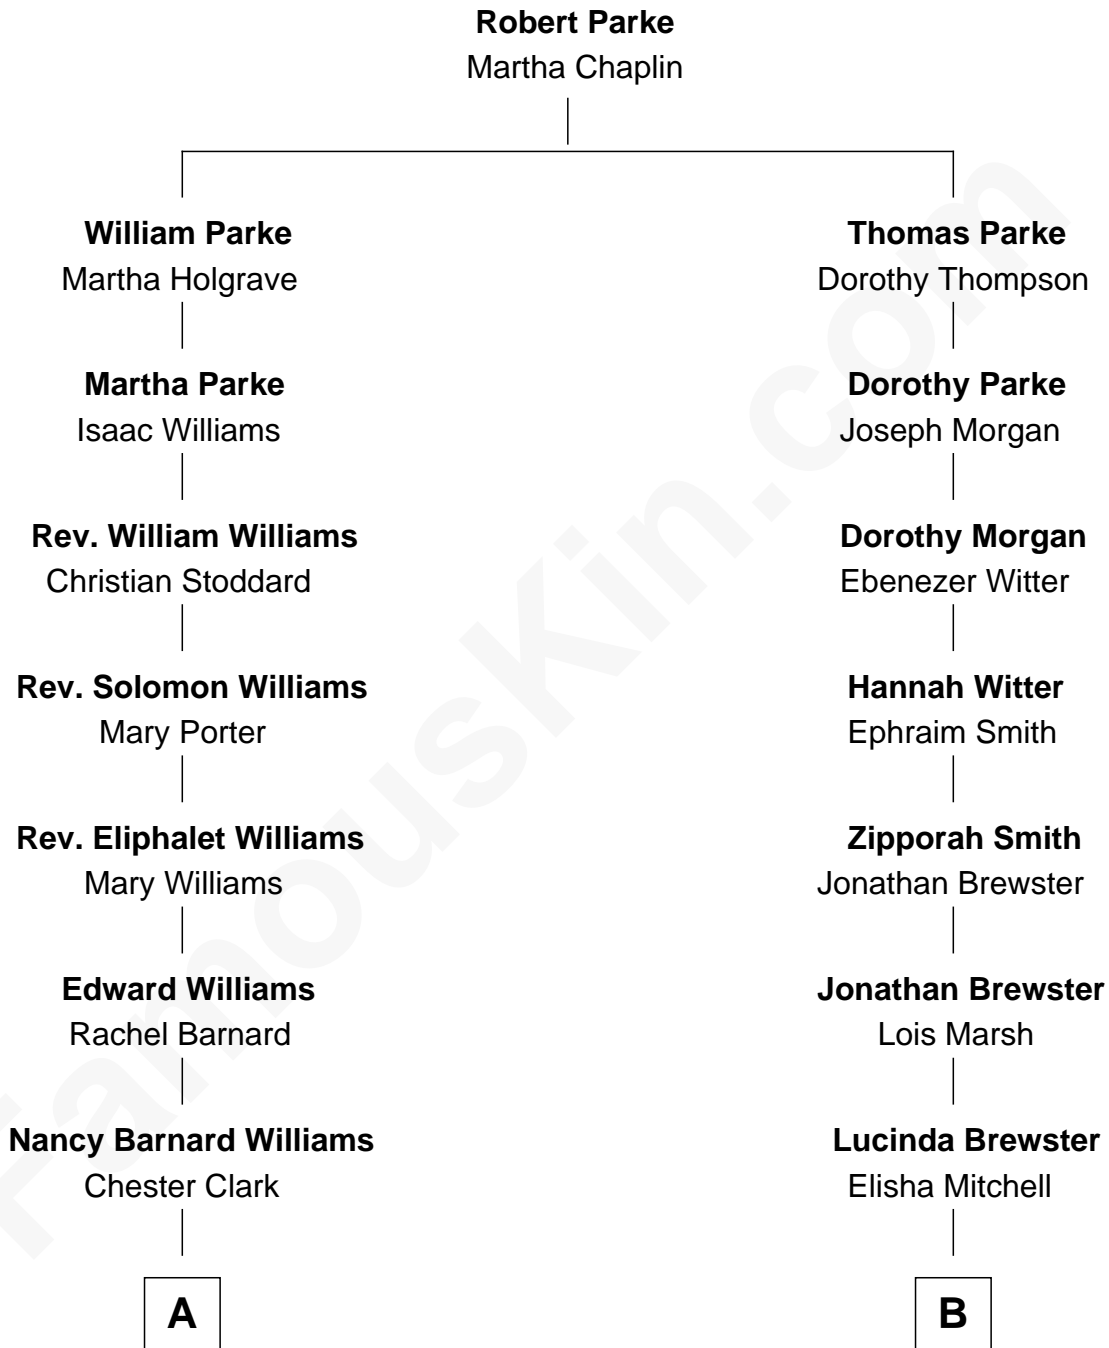

FamousKin.com

Relationship Chart of

Kate Upton

Sports Illustrated Swimsuit Cover Model

10th cousin 2 times removed of

Julia Child

American Chef, Author and TV Personality

A

Susan Wright Clark
Rev. Josiah Tyler

William Chester Tyler
Laura Leland Brooks

Margaret Hastings Tyler
Charles Henry Vial

Elizabeth Brooks Vial
Stephen Edward Upton

Jefferson Matthew Upton
Shelley Fawn Davis