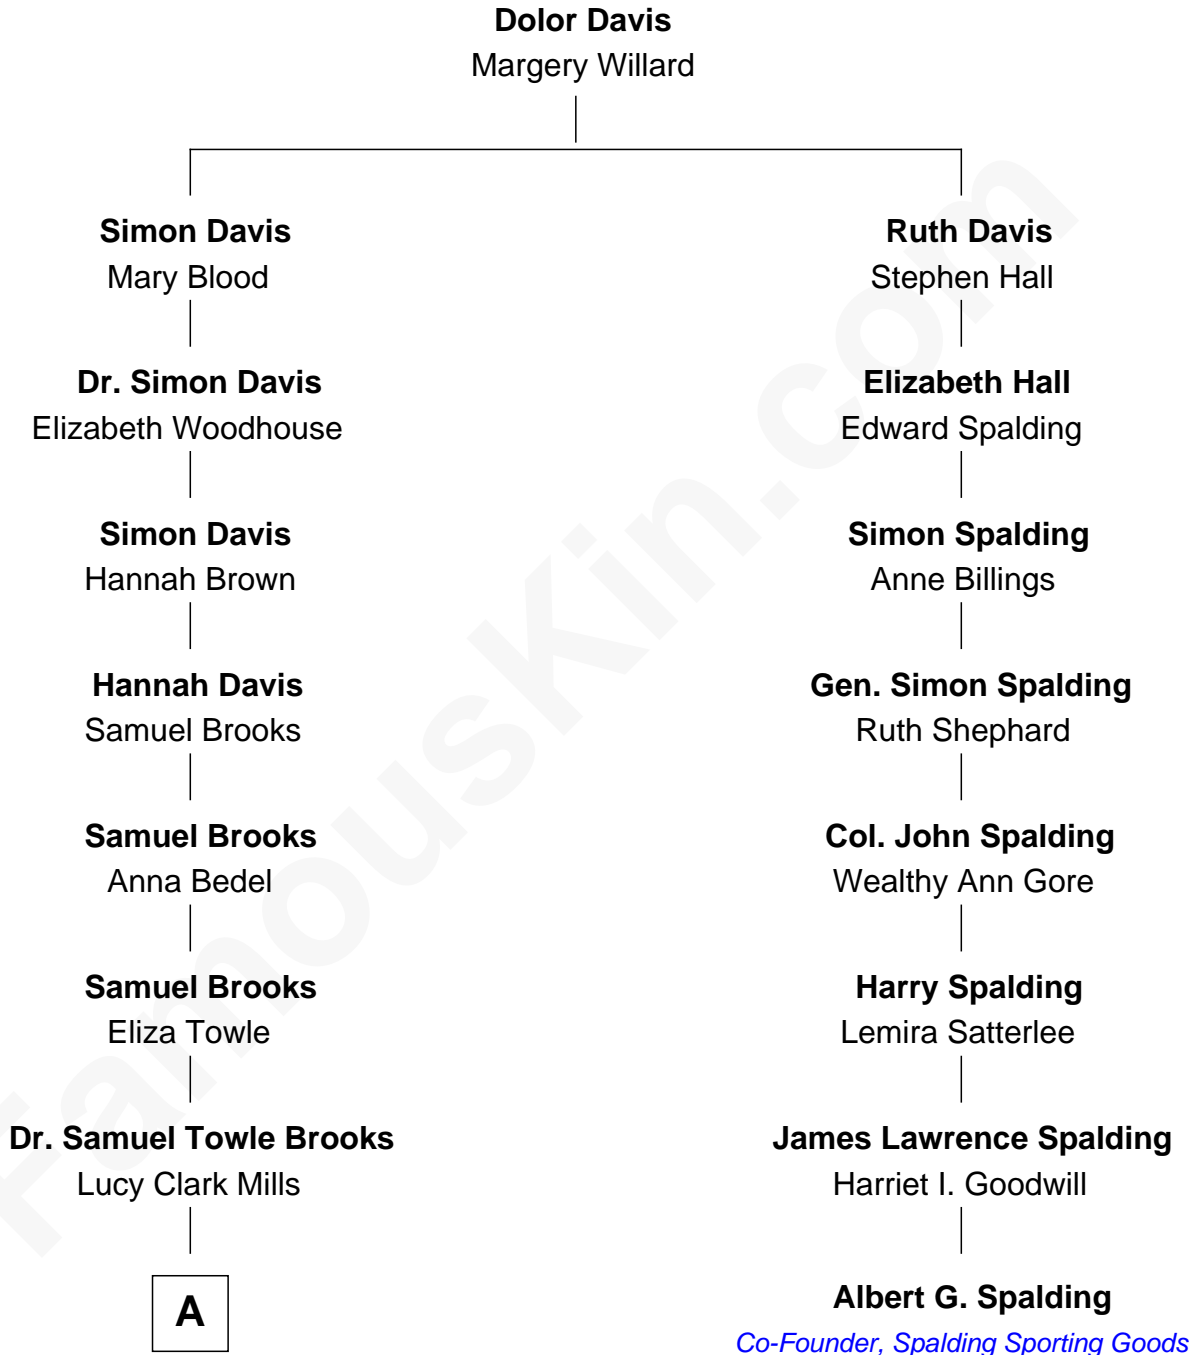

FamousKin.com

Relationship Chart of

Kate Upton

Sports Illustrated Swimsuit Cover Model

7th cousin 4 times removed of

Albert G. Spalding

Co-Founder of Spalding Sporting Goods Co.

A

—
Laura Leland Brooks

William Chester Tyler

—
Margaret Hastings Tyler

Charles Henry Vial

—
Elizabeth Brooks Vial

Stephen Edward Upton

—
Jefferson Matthew Upton

Shelley Fawn Davis