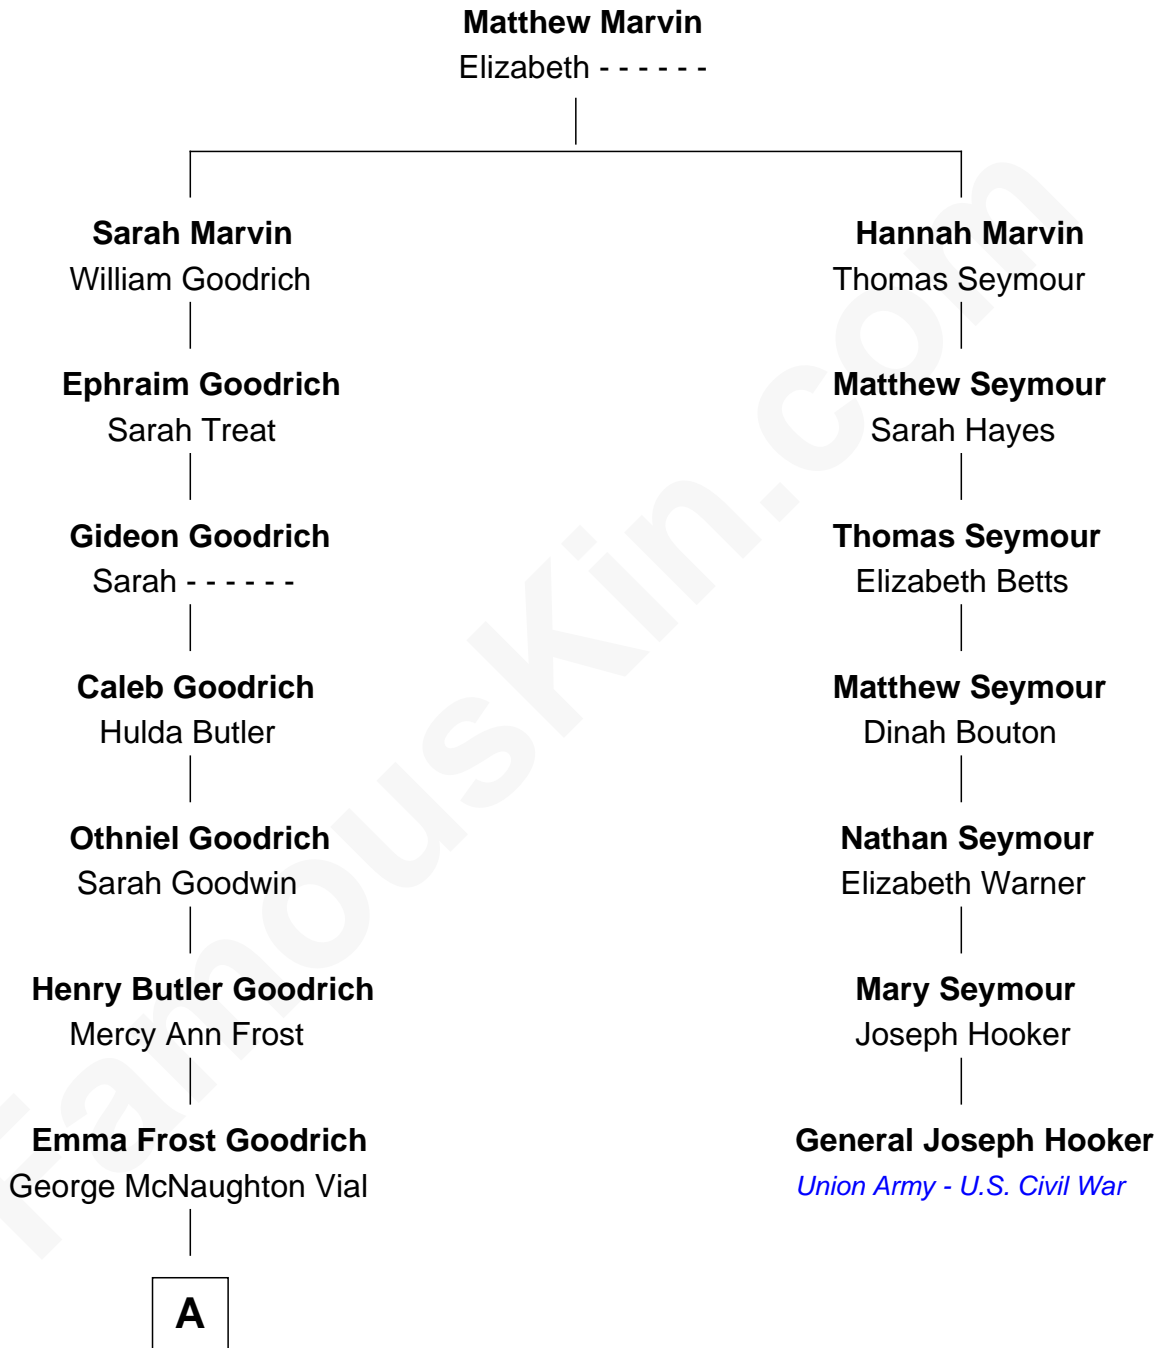

# FamousKin.com

## Relationship Chart of

### Kate Upton

*Sports Illustrated Swimsuit Cover Model*

6th cousin 4 times removed of

**General Joseph Hooker**  
*Union Army - U.S. Civil War*

**A**

—  
**Charles Henry Vial**  
Margaret Hastings Tyler

—  
**Elizabeth Brooks Vial**  
Stephen Edward Upton