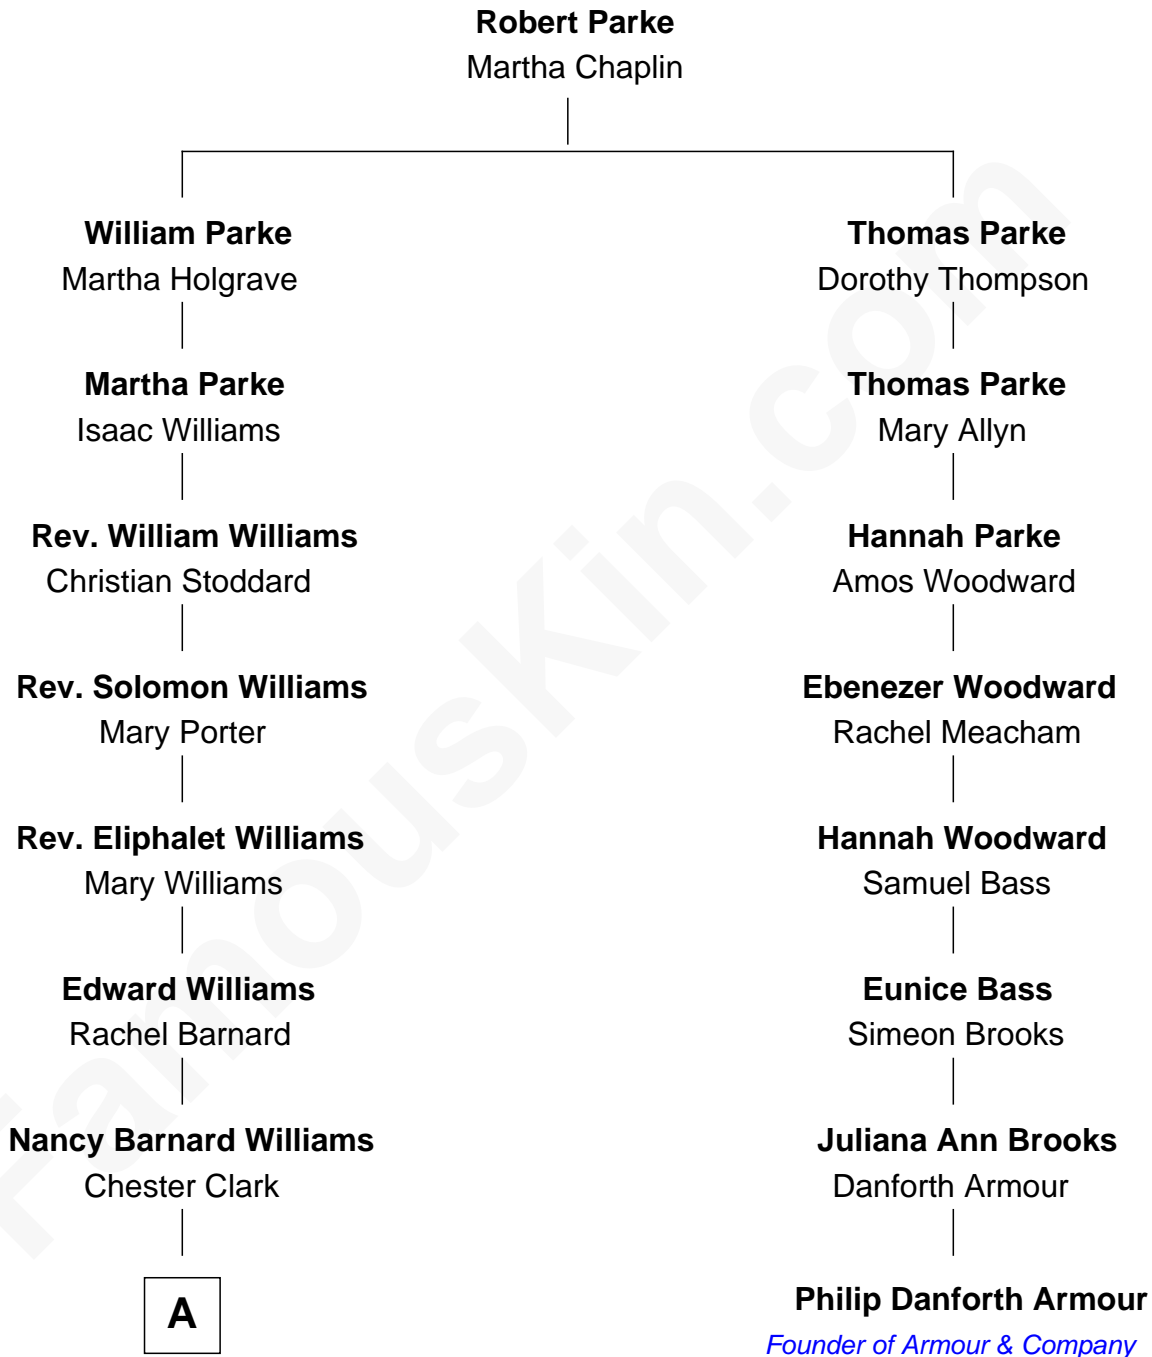

FamousKin.com

Relationship Chart of

Kate Upton

Sports Illustrated Swimsuit Cover Model

7th cousin 5 times removed of

Philip Danforth Armour

Founder of Armour & Company

A

—
Susan Wright Clark

Rev. Josiah Tyler

—
William Chester Tyler

Laura Leland Brooks

—
Margaret Hastings Tyler

Charles Henry Vial

—
Elizabeth Brooks Vial

Stephen Edward Upton