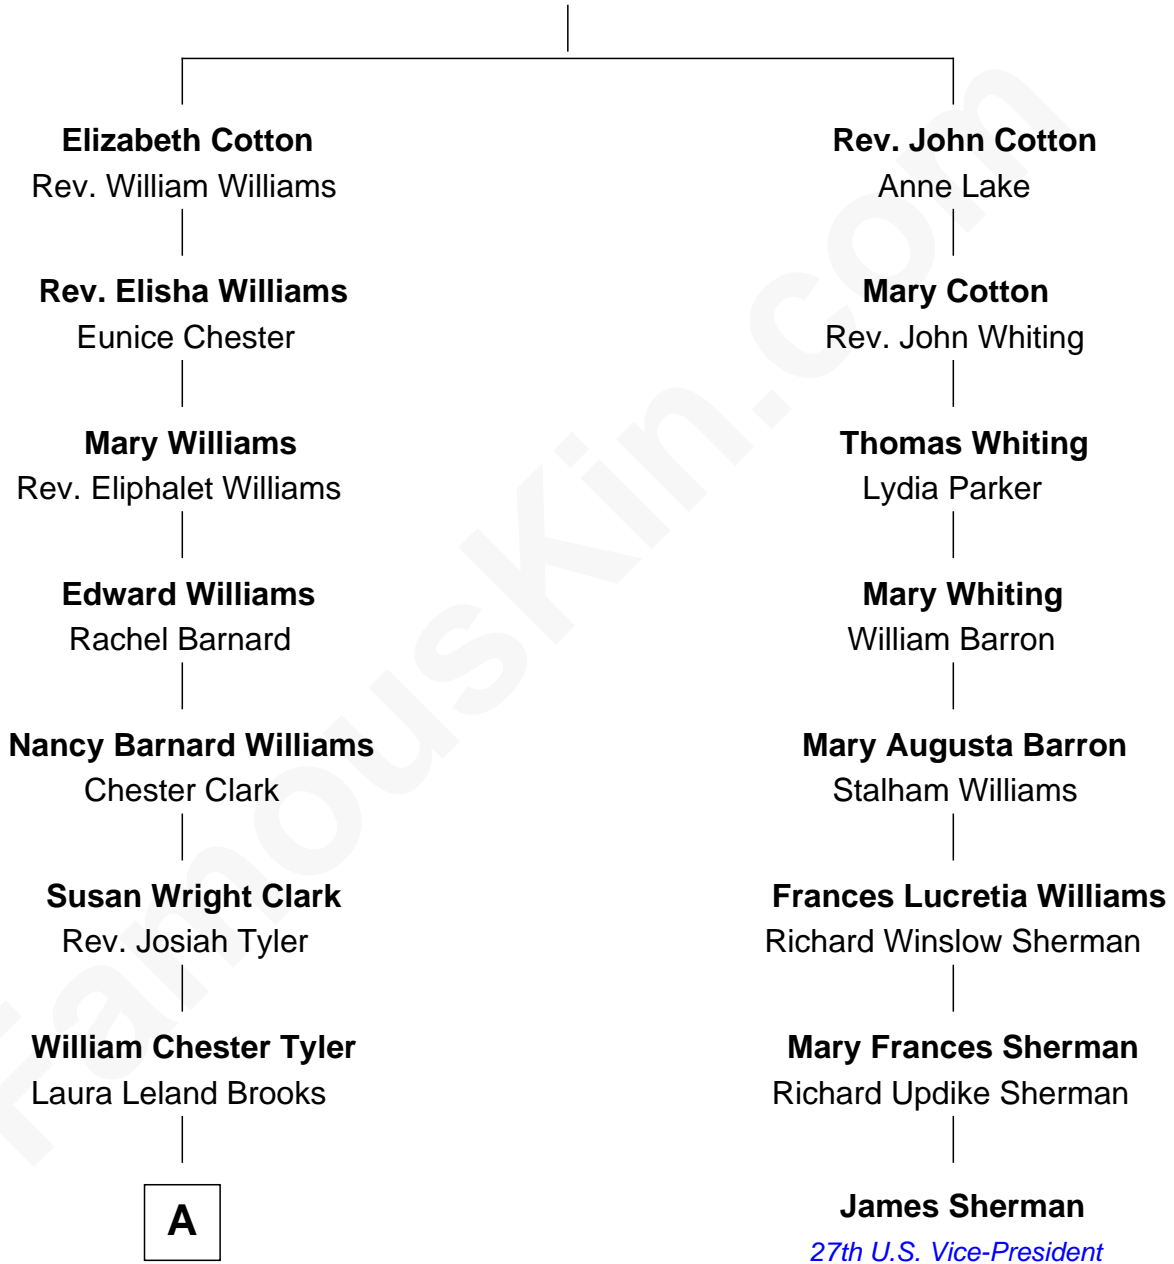

FamousKin.com

Relationship Chart of

Kate Upton

Sports Illustrated Swimsuit Cover Model

7th cousin 3 times removed of

James Sherman

27th U.S. Vice-President

Rev. Seaborn Cotton

Dorothy Bradstreet

A

—
Margaret Hastings Tyler

Charles Henry Vial

—
Elizabeth Brooks Vial

Stephen Edward Upton

—
Jefferson Matthew Upton

Shelley Fawn Davis