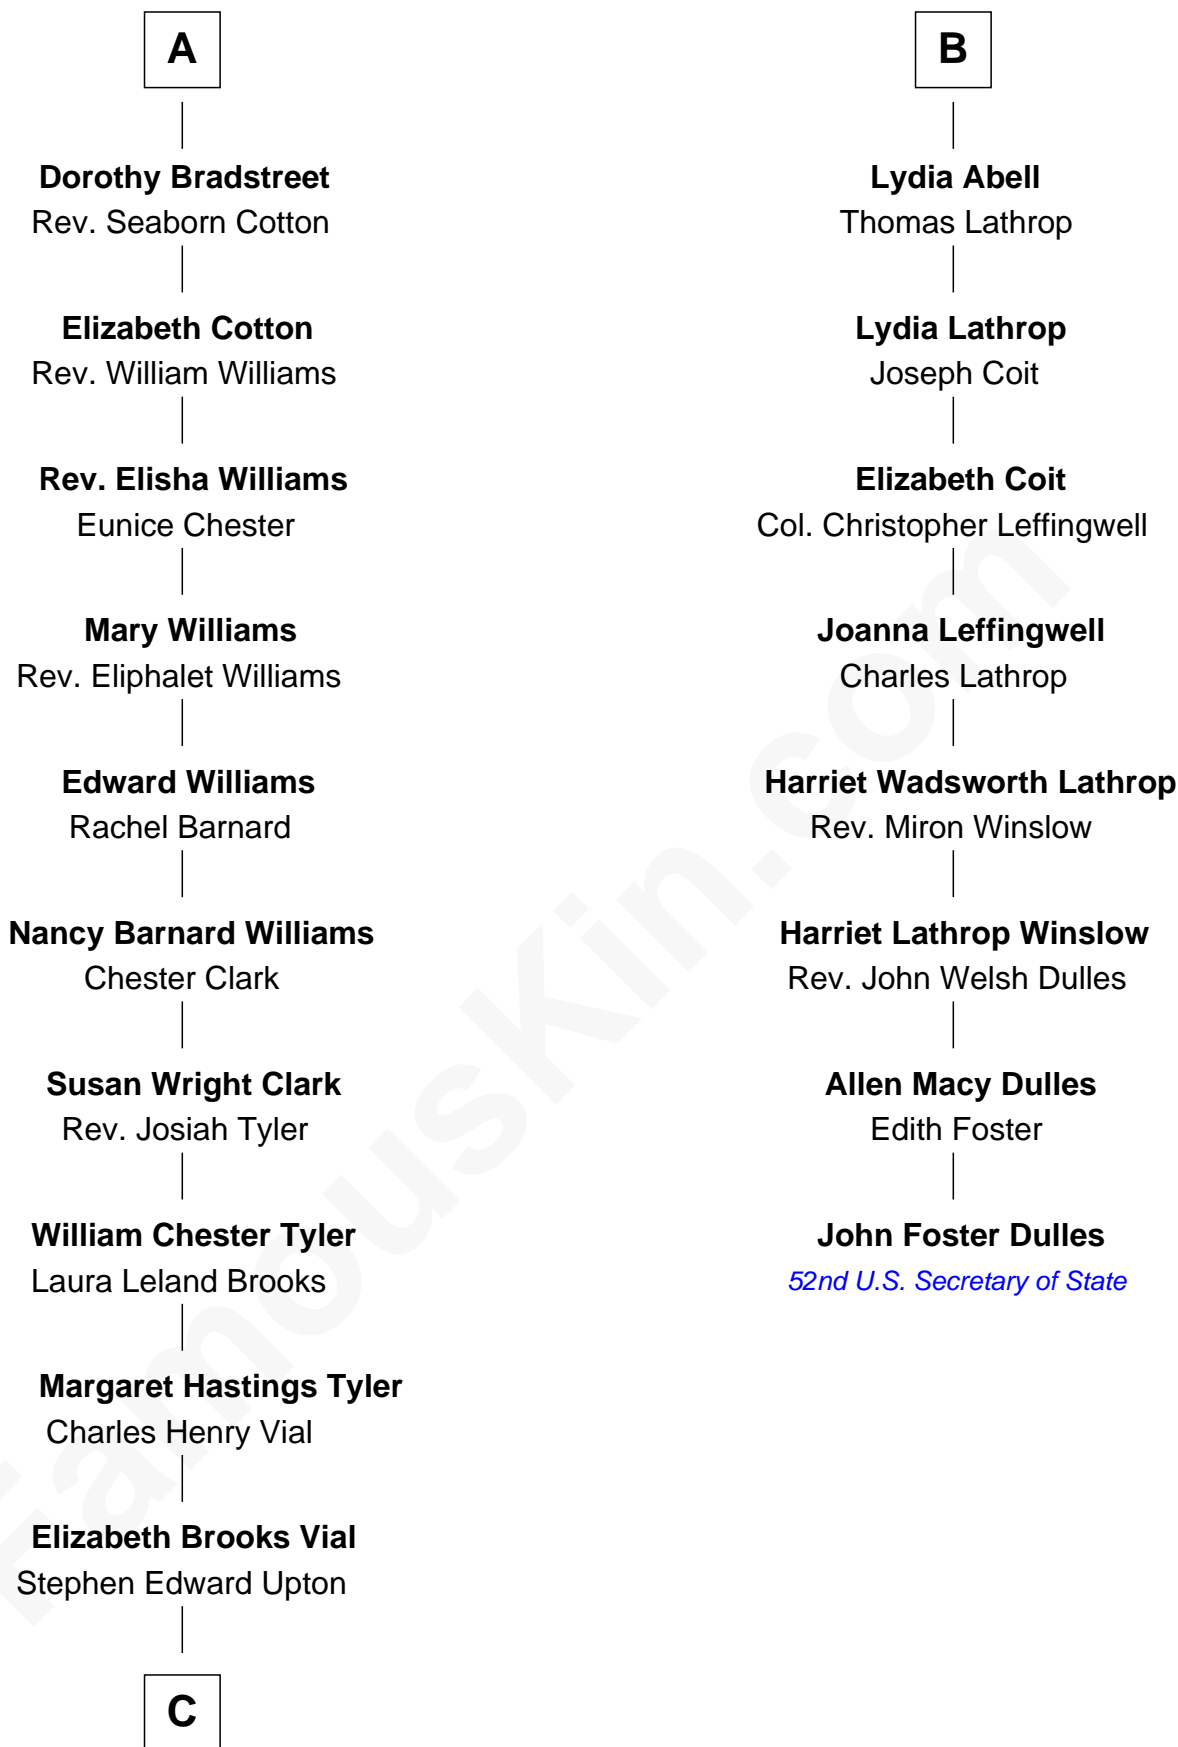

## Relationship Chart of

### Kate Upton

*Sports Illustrated Swimsuit Cover Model*

14th cousin 4 times removed of

**John Foster Dulles**

*52nd U.S. Secretary of State*

**C**

Jefferson Matthew Upton

Shelley Fawn Davis