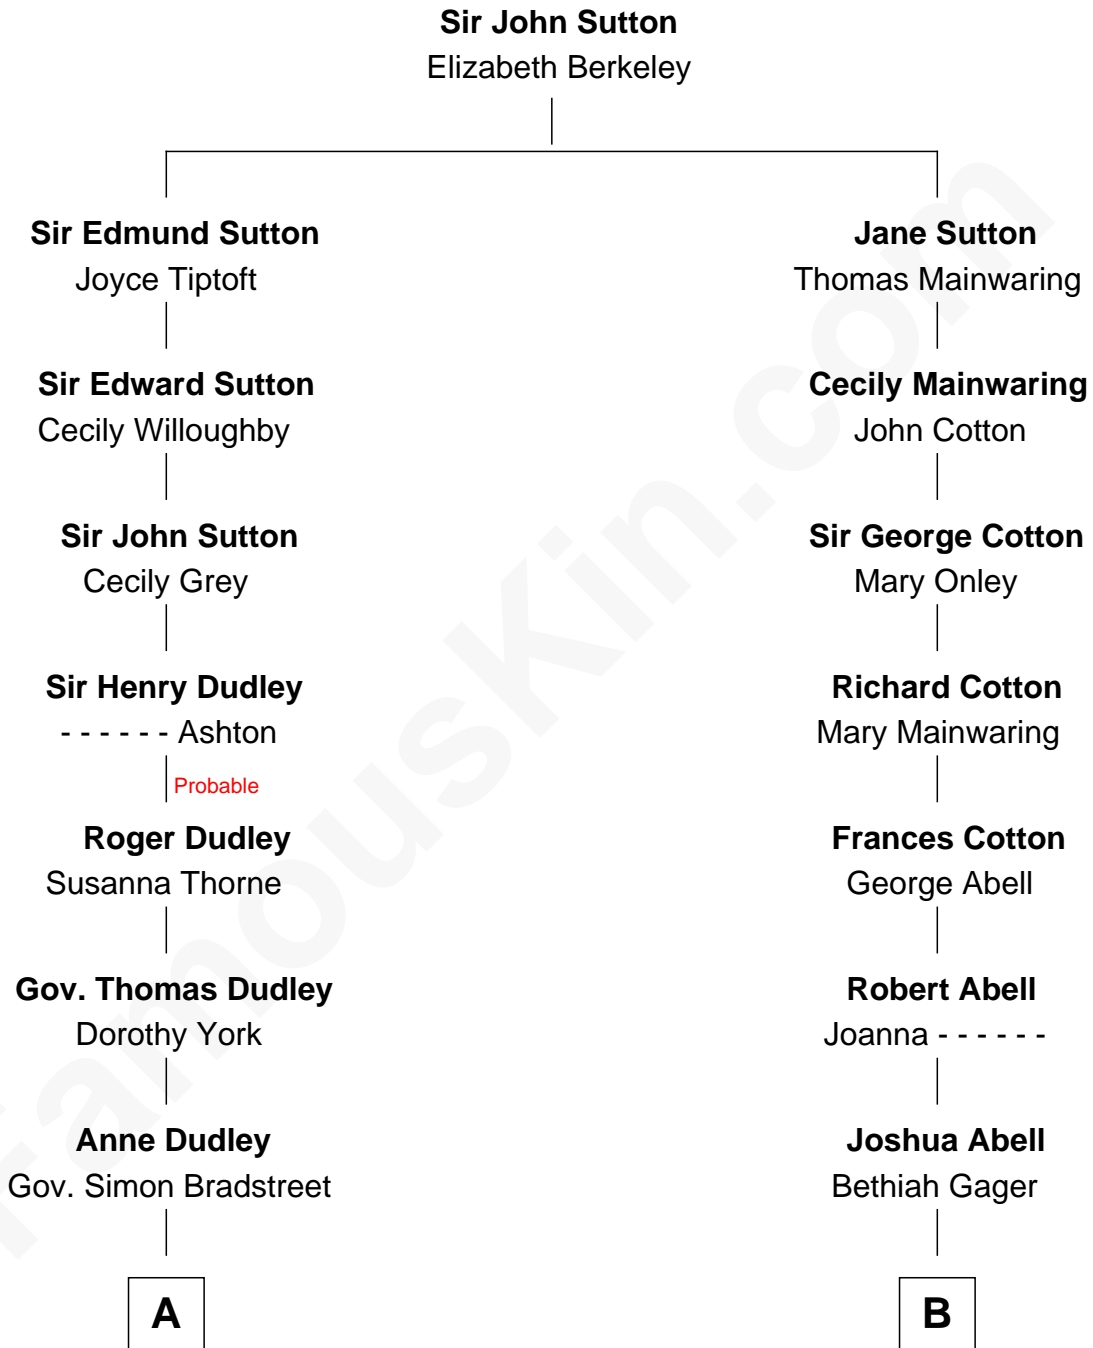

## Relationship Chart of

### Kate Upton

*Sports Illustrated Swimsuit Cover Model*

14th cousin 4 times removed of

**John Foster Dulles**

*52nd U.S. Secretary of State*

**C**

Jefferson Matthew Upton

Shelley Fawn Davis