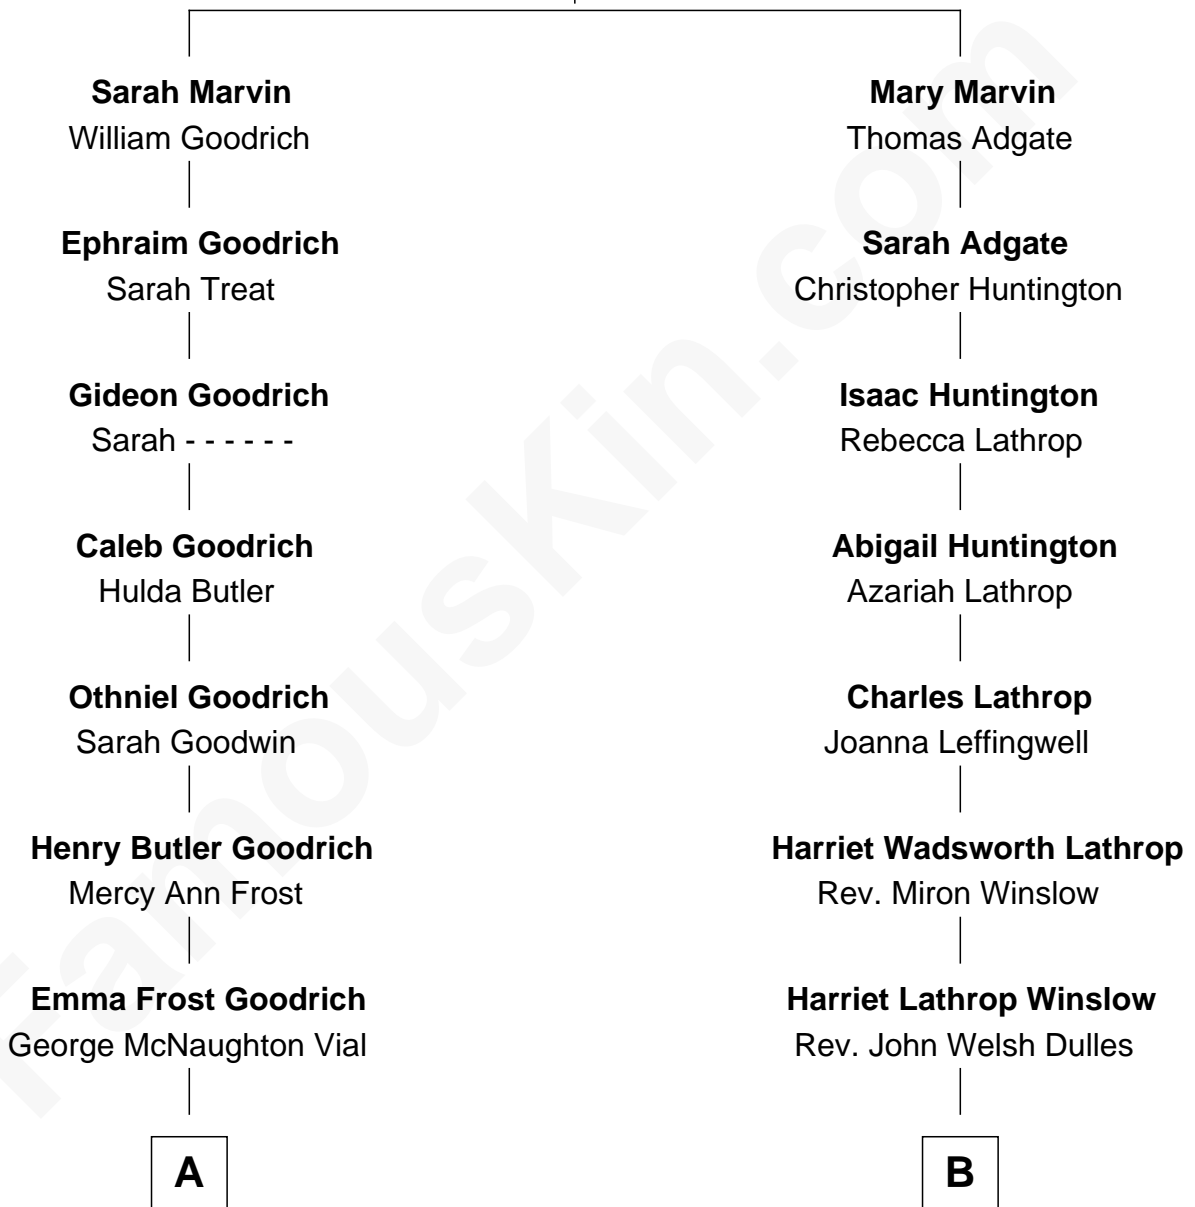

FamousKin.com

Relationship Chart of

Kate Upton

Sports Illustrated Swimsuit Cover Model

8th cousin 2 times removed of

John Foster Dulles

52nd U.S. Secretary of State

Matthew Marvin

Elizabeth - - - - -

A

Charles Henry Vial
Margaret Hastings Tyler

Elizabeth Brooks Vial
Stephen Edward Upton

Jefferson Matthew Upton
Shelley Fawn Davis

Kate Upton
Model and Actress

B

Allen Macy Dulles
Edith Foster