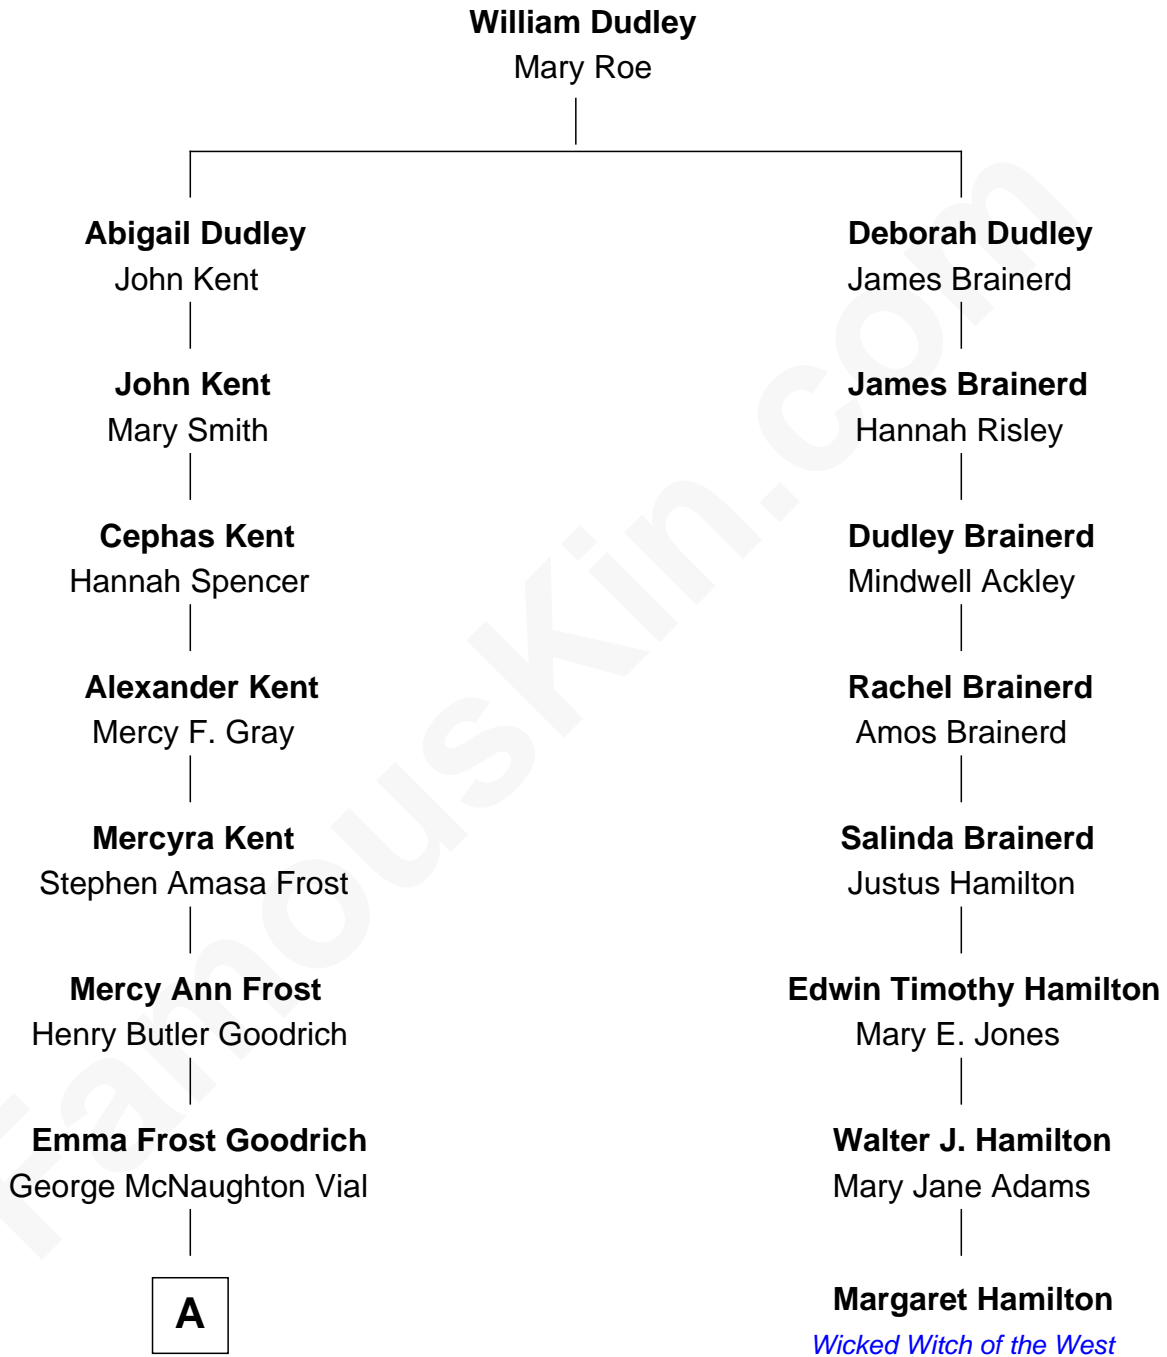

FamousKin.com

Relationship Chart of

Kate Upton

Sports Illustrated Swimsuit Cover Model

7th cousin 3 times removed of

Margaret Hamilton

Wicked Witch of the West in The Wizard of OZ

A

—
Charles Henry Vial
Margaret Hastings Tyler

—
Elizabeth Brooks Vial
Stephen Edward Upton

—
Jefferson Matthew Upton
Shelley Fawn Davis

—
Kate Upton
Model and Actress

FamousKin.com