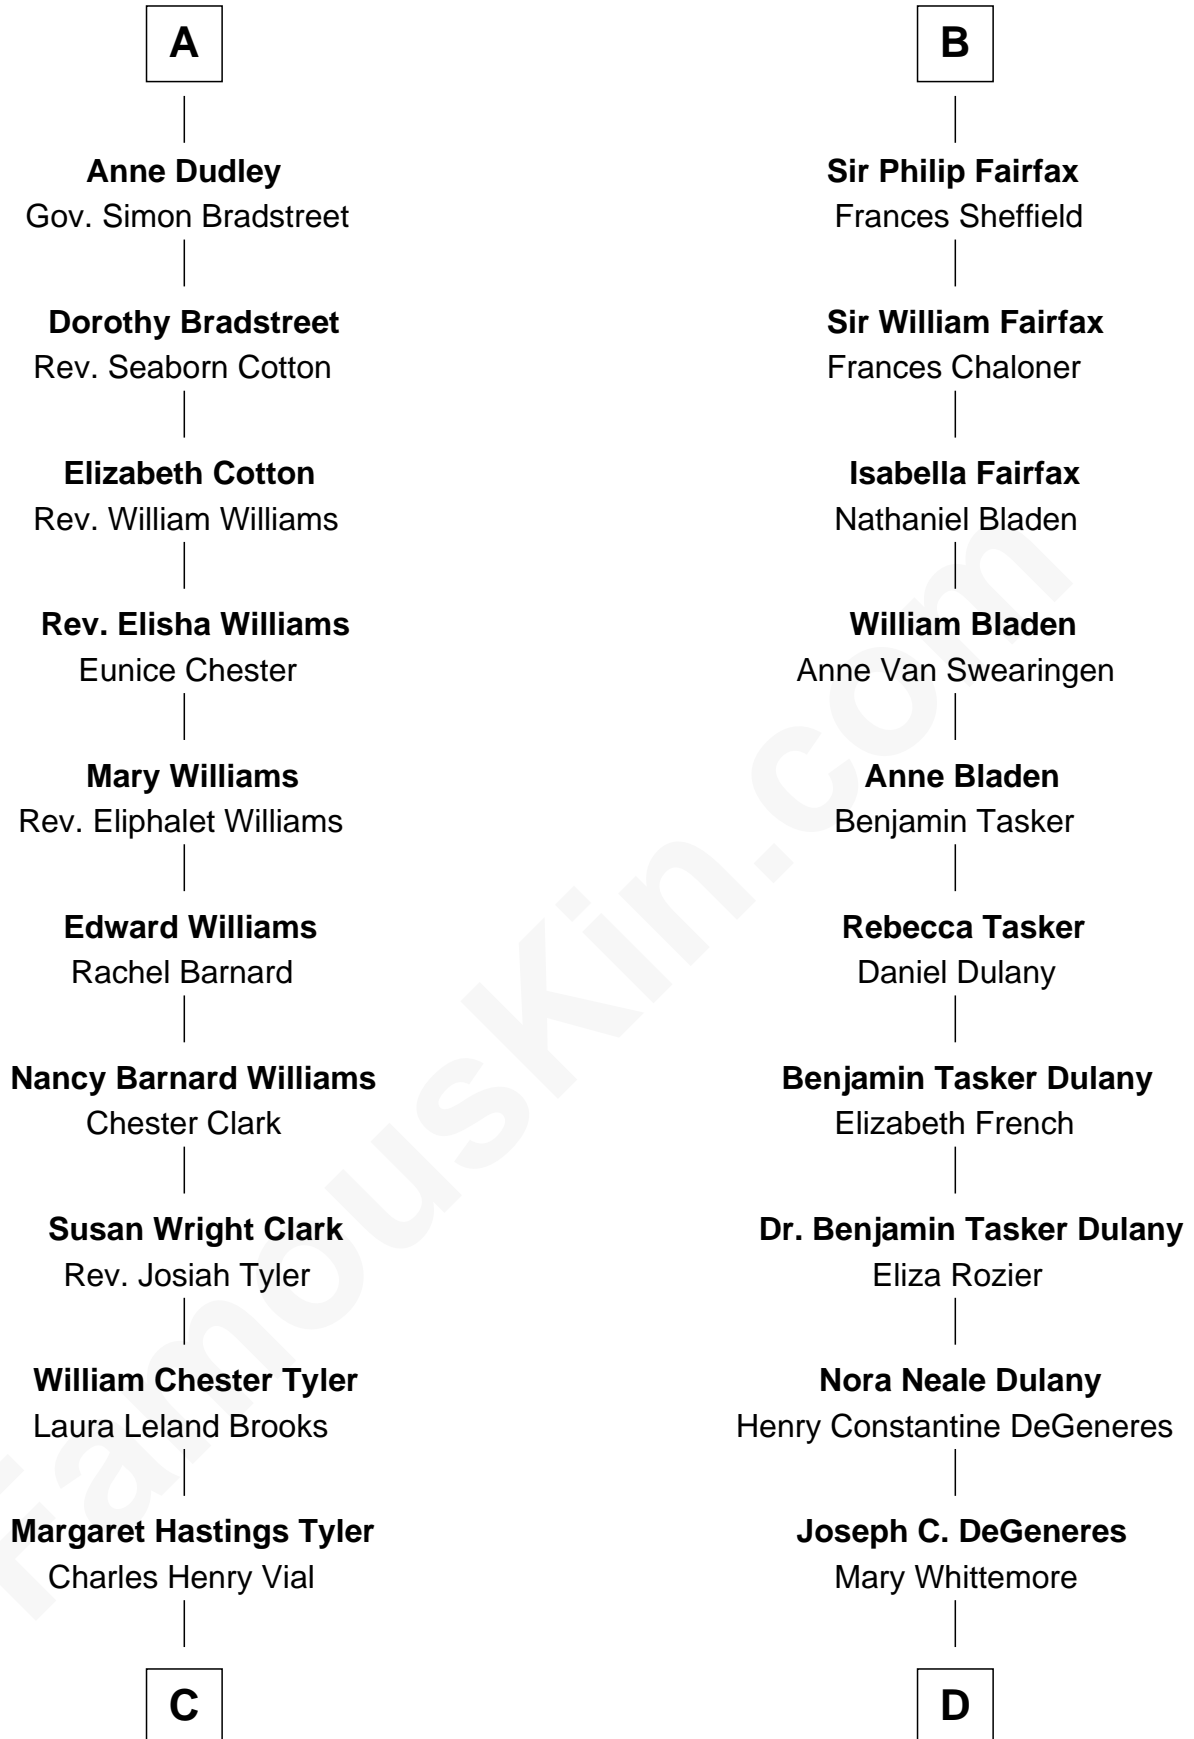

FamousKin.com

Relationship Chart of

Kate Upton

Sports Illustrated Swimsuit Cover Model

19th cousin 1 time removed of

Ellen DeGeneres

Comedienne and TV Personality

C

Elizabeth Brooks Vial
Stephen Edward Upton

Jefferson Matthew Upton
Shelley Fawn Davis

Kate Upton
Model and Actress

D

Alfred George DeGeneres
Julia E. Billiu

Elliot Everett DeGeneres
Ruth Elodie Martin

Elliot Everett DeGeneres
Betty Jane Pfeffer