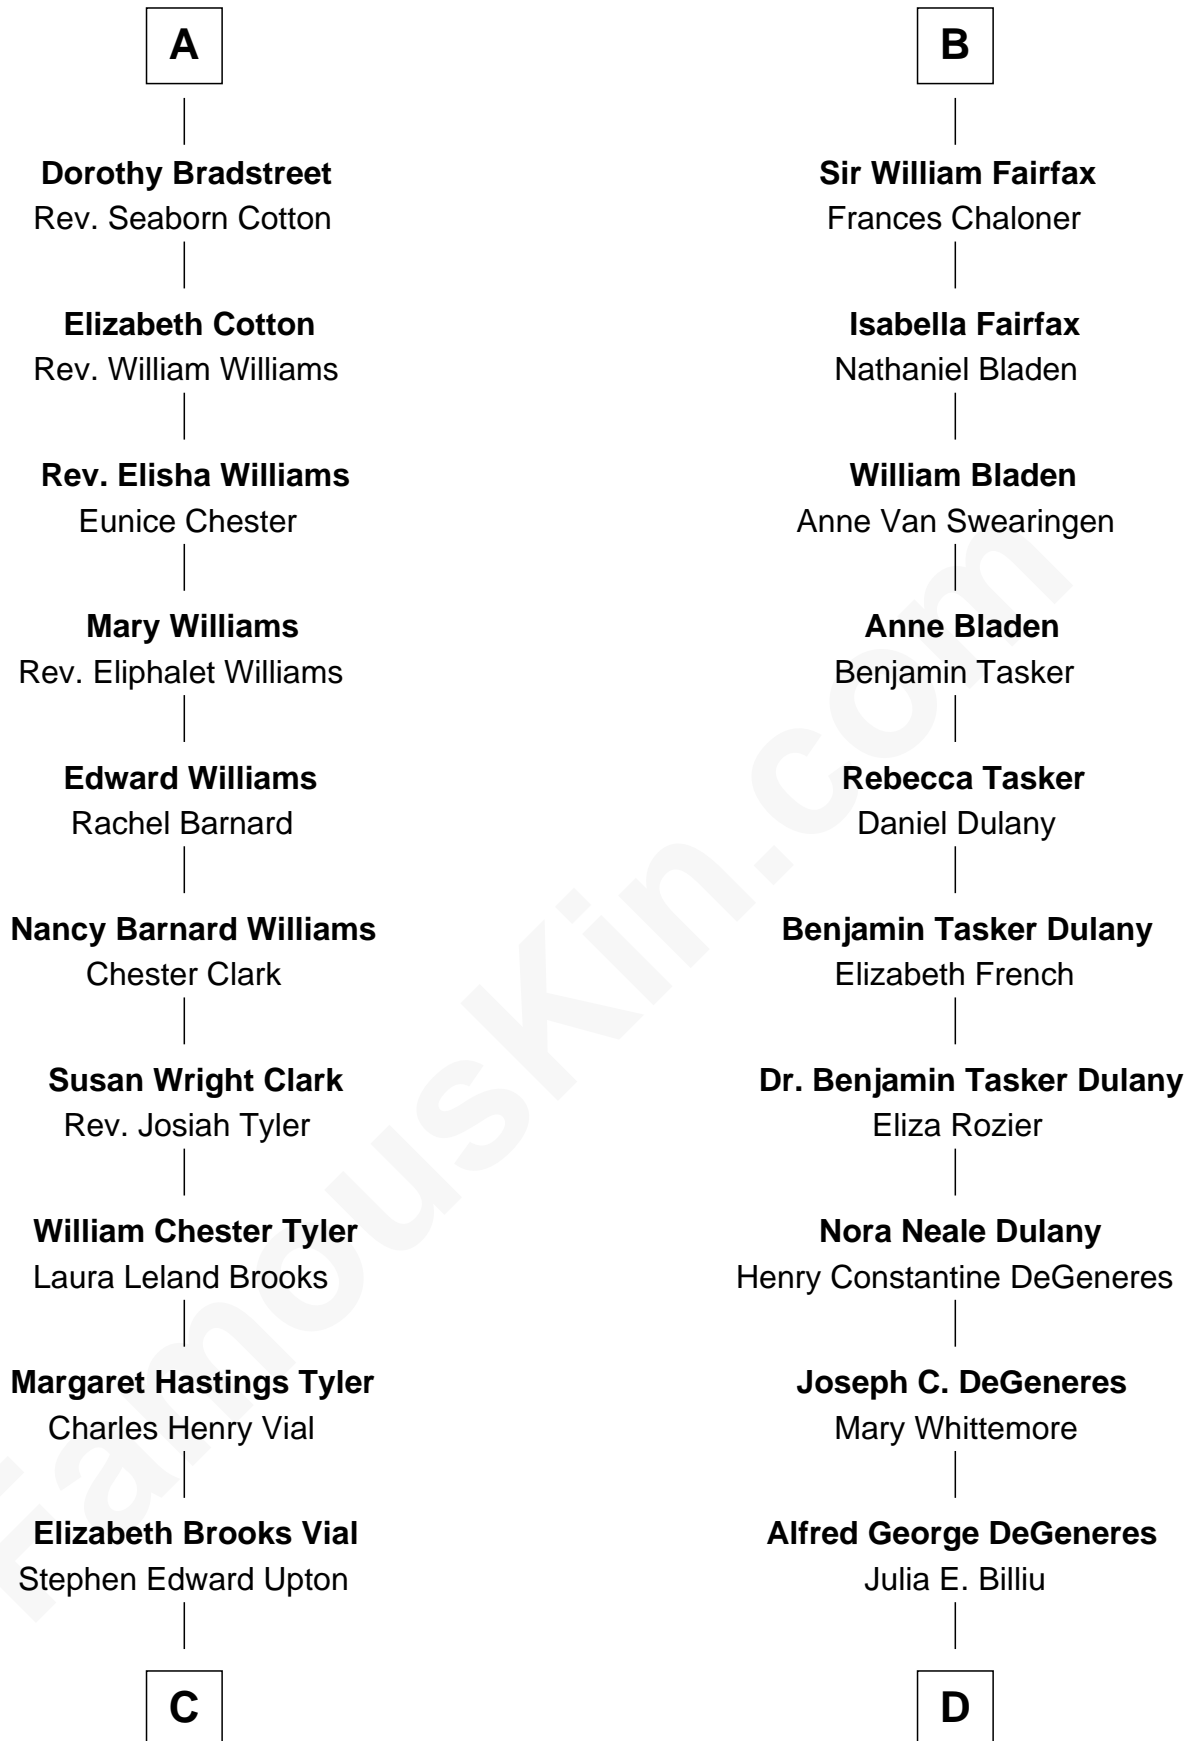

FamousKin.com

Relationship Chart of

Kate Upton

Sports Illustrated Swimsuit Cover Model

18th cousin 1 time removed of

Ellen DeGeneres

Comedienne and TV Personality

Sir Richard Woodville
Jacquetta of Luxembourg

C

Jefferson Matthew Upton

Shelley Fawn Davis

Kate Upton

Model and Actress

D

Elliot Everett DeGeneres

Ruth Elodie Martin