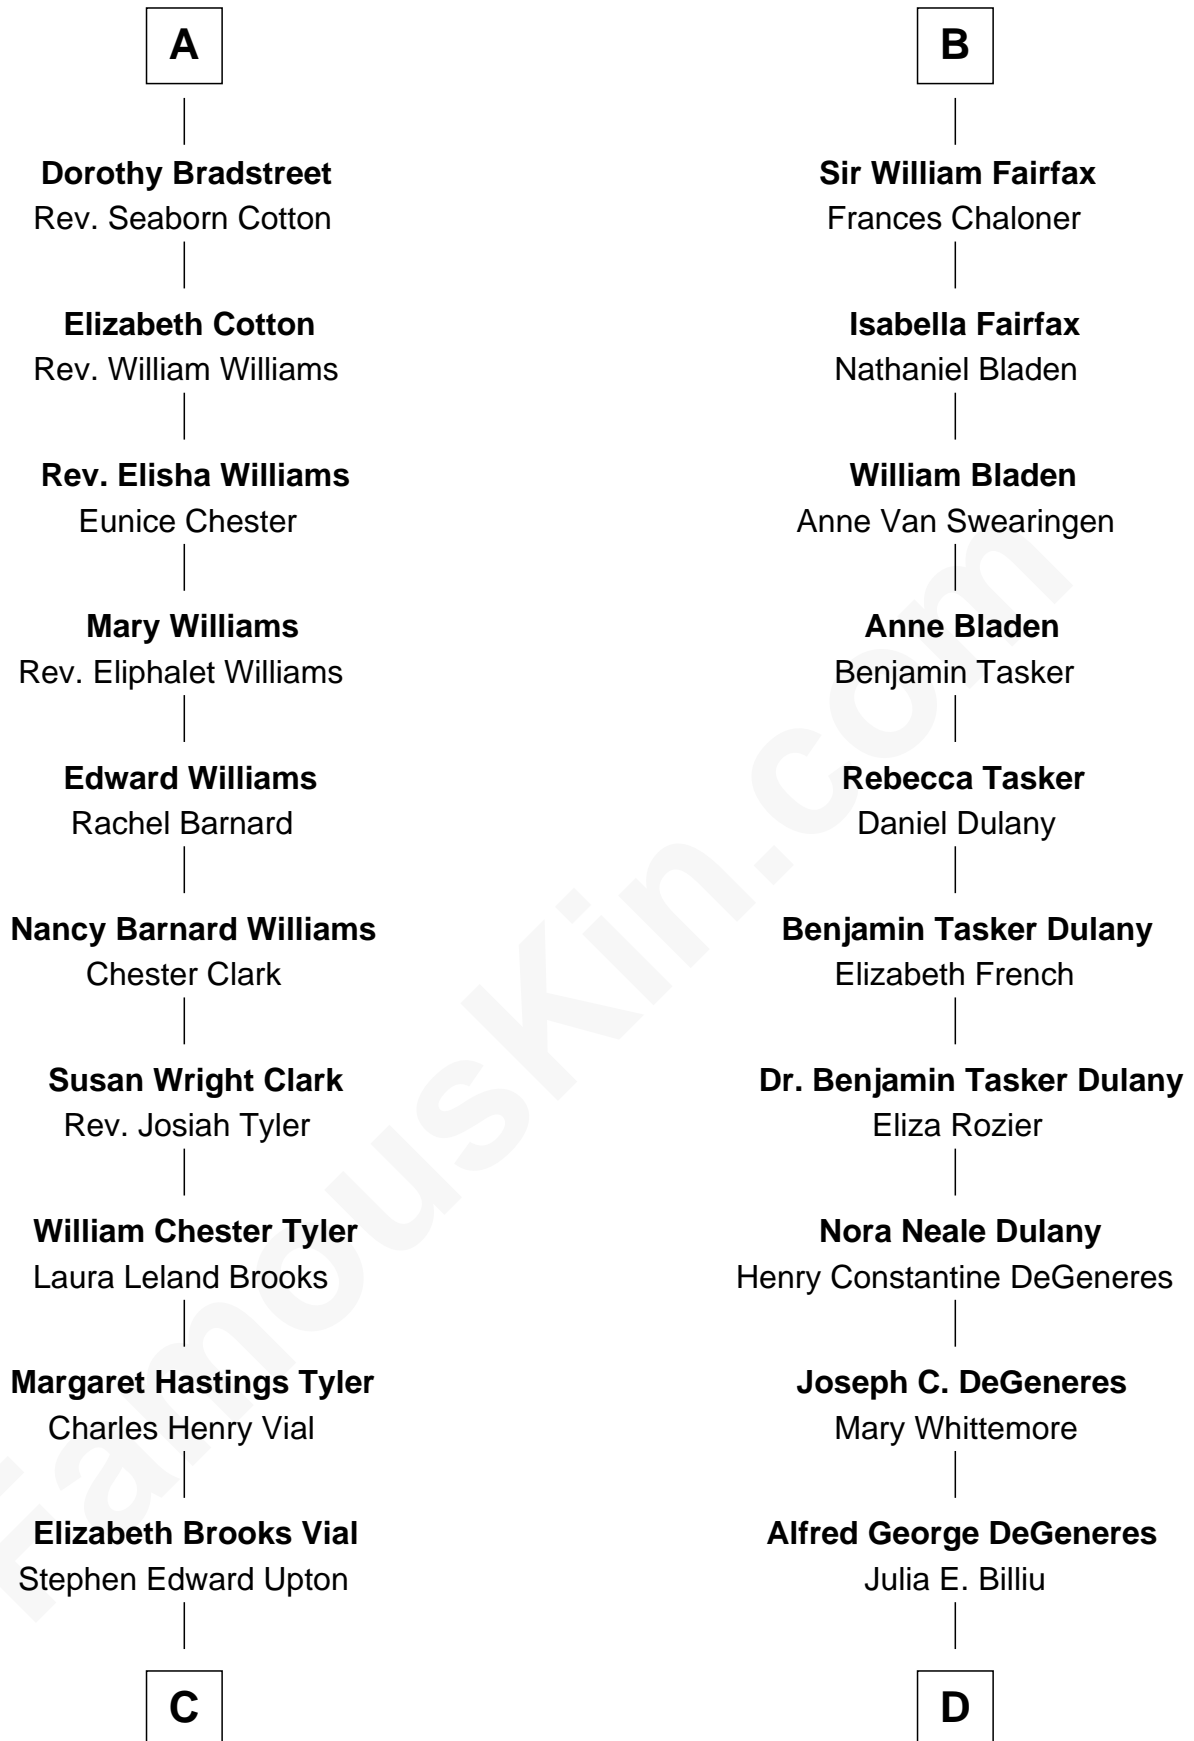

FamousKin.com

Relationship Chart of

Kate Upton

Sports Illustrated Swimsuit Cover Model

18th cousin 1 time removed of

Ellen DeGeneres

Comedienne and TV Personality

C

Jefferson Matthew Upton

Shelley Fawn Davis

Kate Upton

Model and Actress

D

Elliot Everett DeGeneres

Ruth Elodie Martin

Elliot Everett DeGeneres