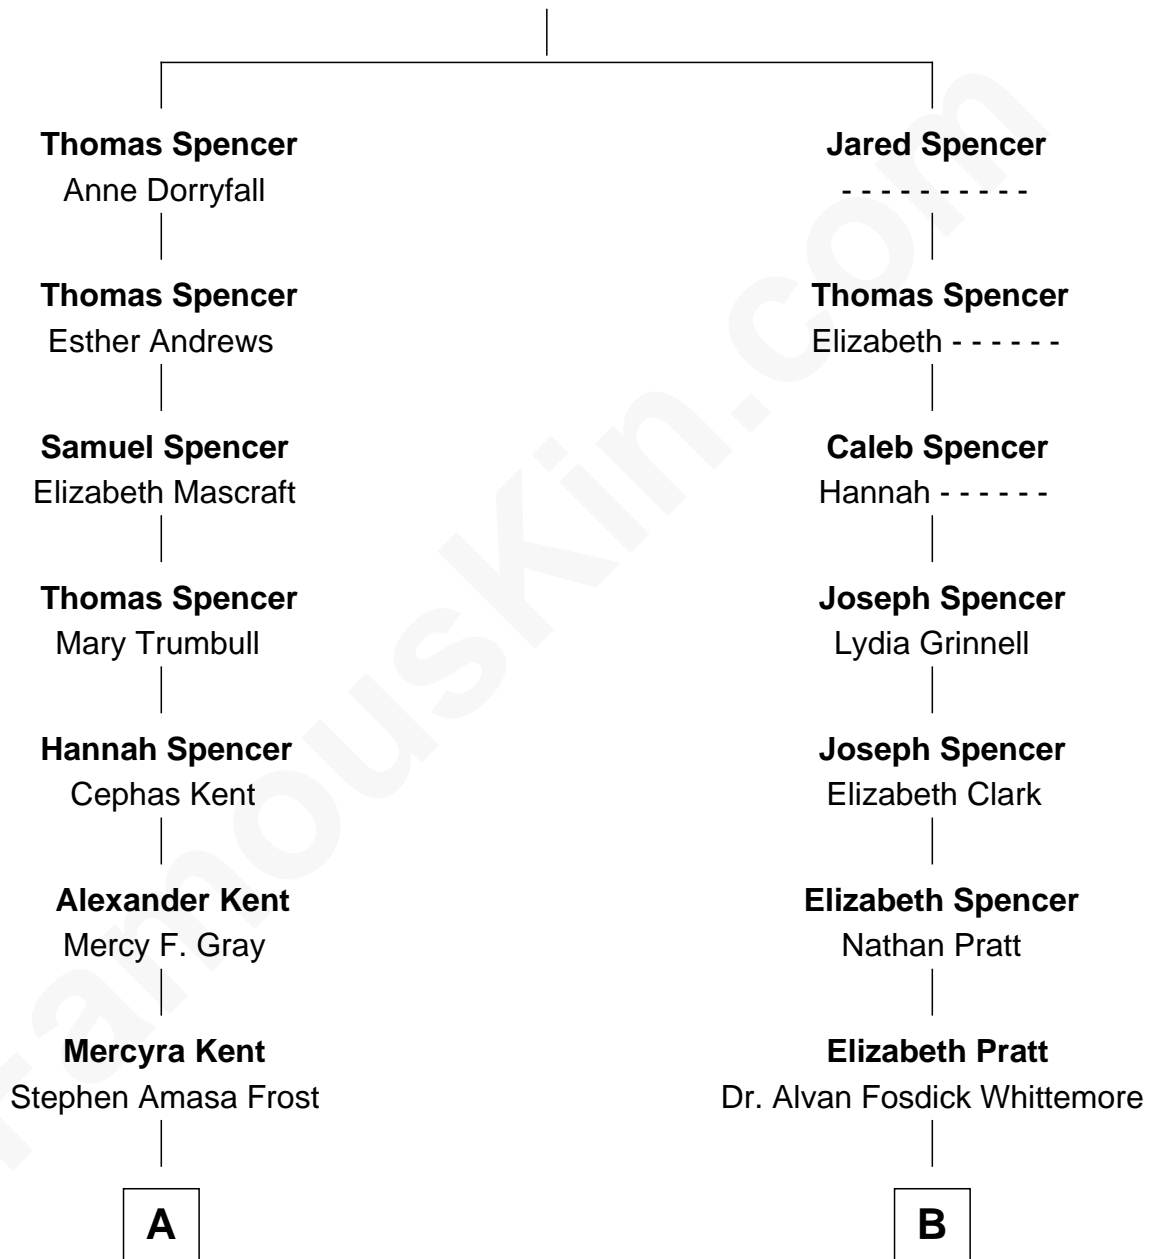

FamousKin.com Relationship Chart of

Kate Upton

Sports Illustrated Swimsuit Cover Model

12th cousin of

Ellen DeGeneres

Comedienne and TV Personality

Gerard Spencer

Alice Whitbread

A

Mercy Ann Frost
Henry Butler Goodrich

Emma Frost Goodrich
George McNaughton Vial

Charles Henry Vial
Margaret Hastings Tyler

Elizabeth Brooks Vial
Stephen Edward Upton

Jefferson Matthew Upton
Shelley Fawn Davis

Kate Upton
Model and Actress

B

George Whittemore
Cordelia Jenkins Dozer

Mary Whittemore
Joseph C. DeGeneres

Alfred George DeGeneres
Julia E. Billiu

Elliot Everett DeGeneres
Ruth Elodie Martin

Elliot Everett DeGeneres
Betty Jane Pfeffer