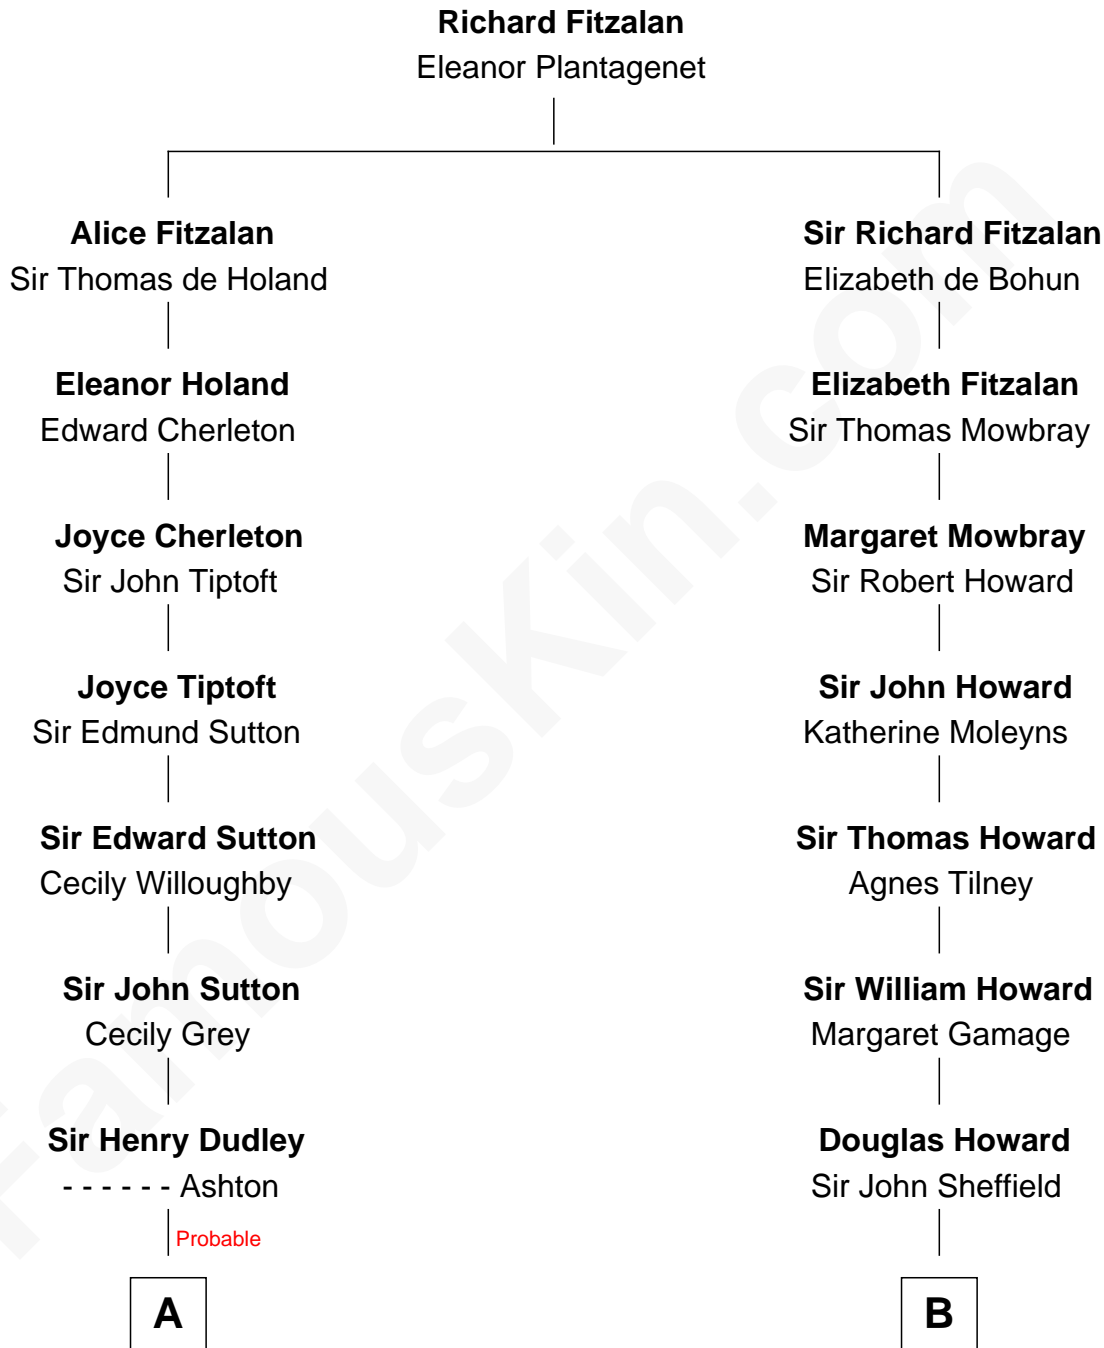

FamousKin.com Relationship Chart of

Kate Upton

Sports Illustrated Swimsuit Cover Model

21st cousin of

Ellen DeGeneres

Comedienne and TV Personality

C

William Chester Tyler
Laura Leland Brooks

Margaret Hastings Tyler
Charles Henry Vial

Elizabeth Brooks Vial
Stephen Edward Upton

Jefferson Matthew Upton
Shelley Fawn Davis

Kate Upton
Model and Actress

D

Joseph C. DeGeneres
Mary Whittemore

Alfred George DeGeneres
Julia E. Billiu