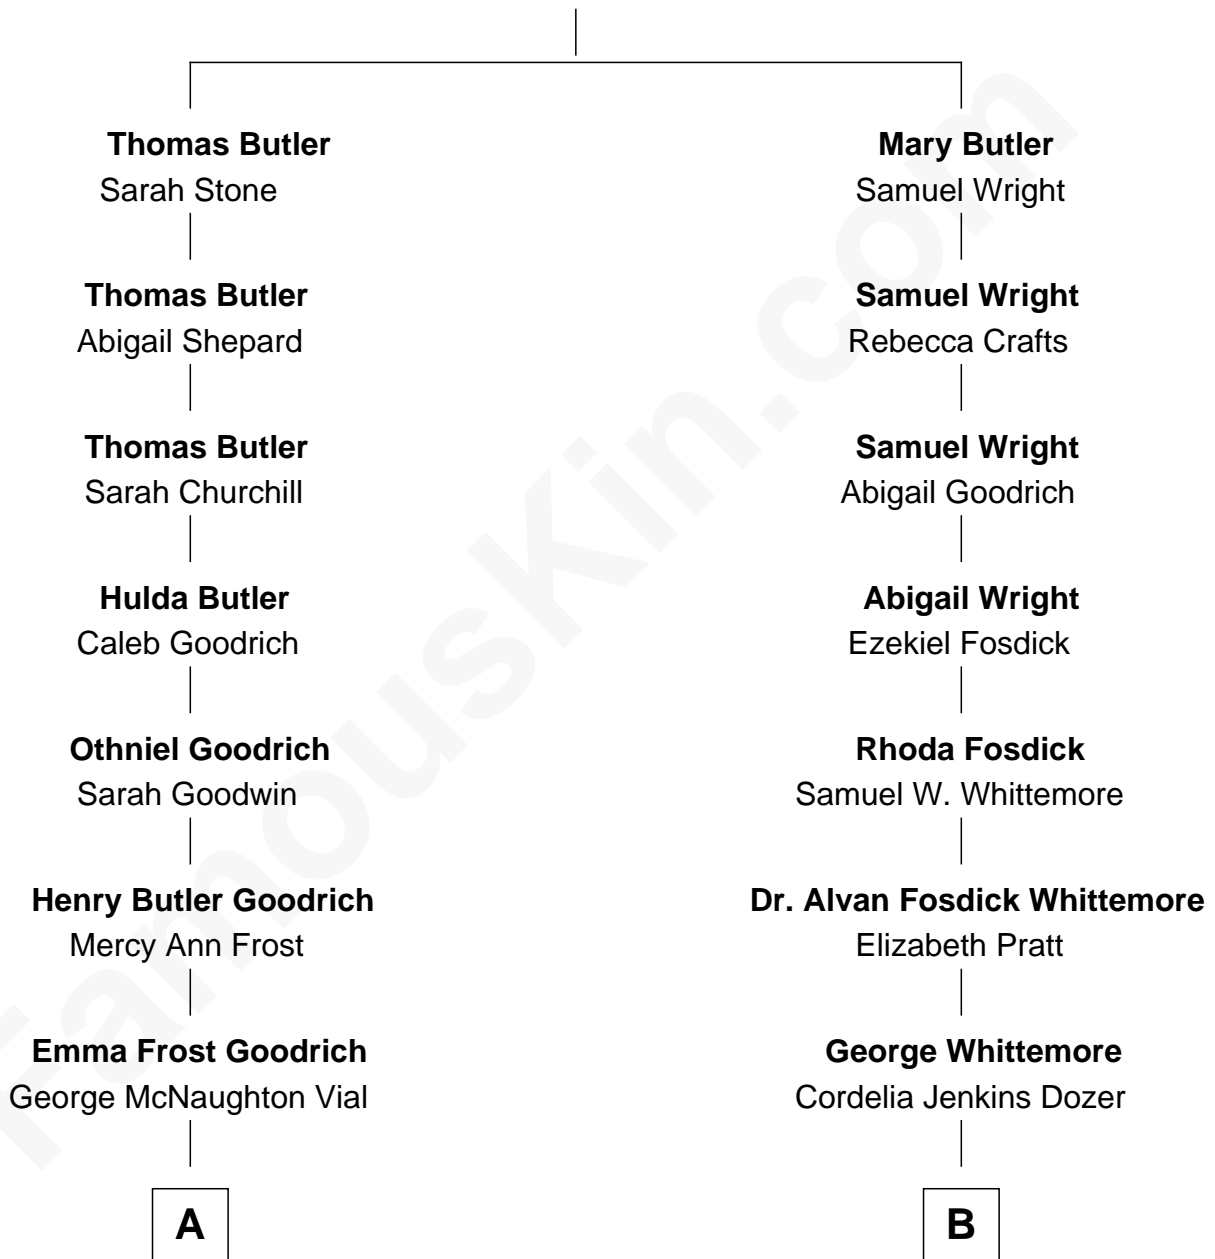

FamousKin.com

Relationship Chart of

Kate Upton

Sports Illustrated Swimsuit Cover Model

10th cousin 1 time removed of

Ellen DeGeneres

Comedienne and TV Personality

Richard Butler

A

Charles Henry Vial
Margaret Hastings Tyler

Elizabeth Brooks Vial
Stephen Edward Upton

Jefferson Matthew Upton
Shelley Fawn Davis

Kate Upton
Model and Actress

B

Mary Whittemore
Joseph C. DeGeneres

Alfred George DeGeneres
Julia E. Billiu