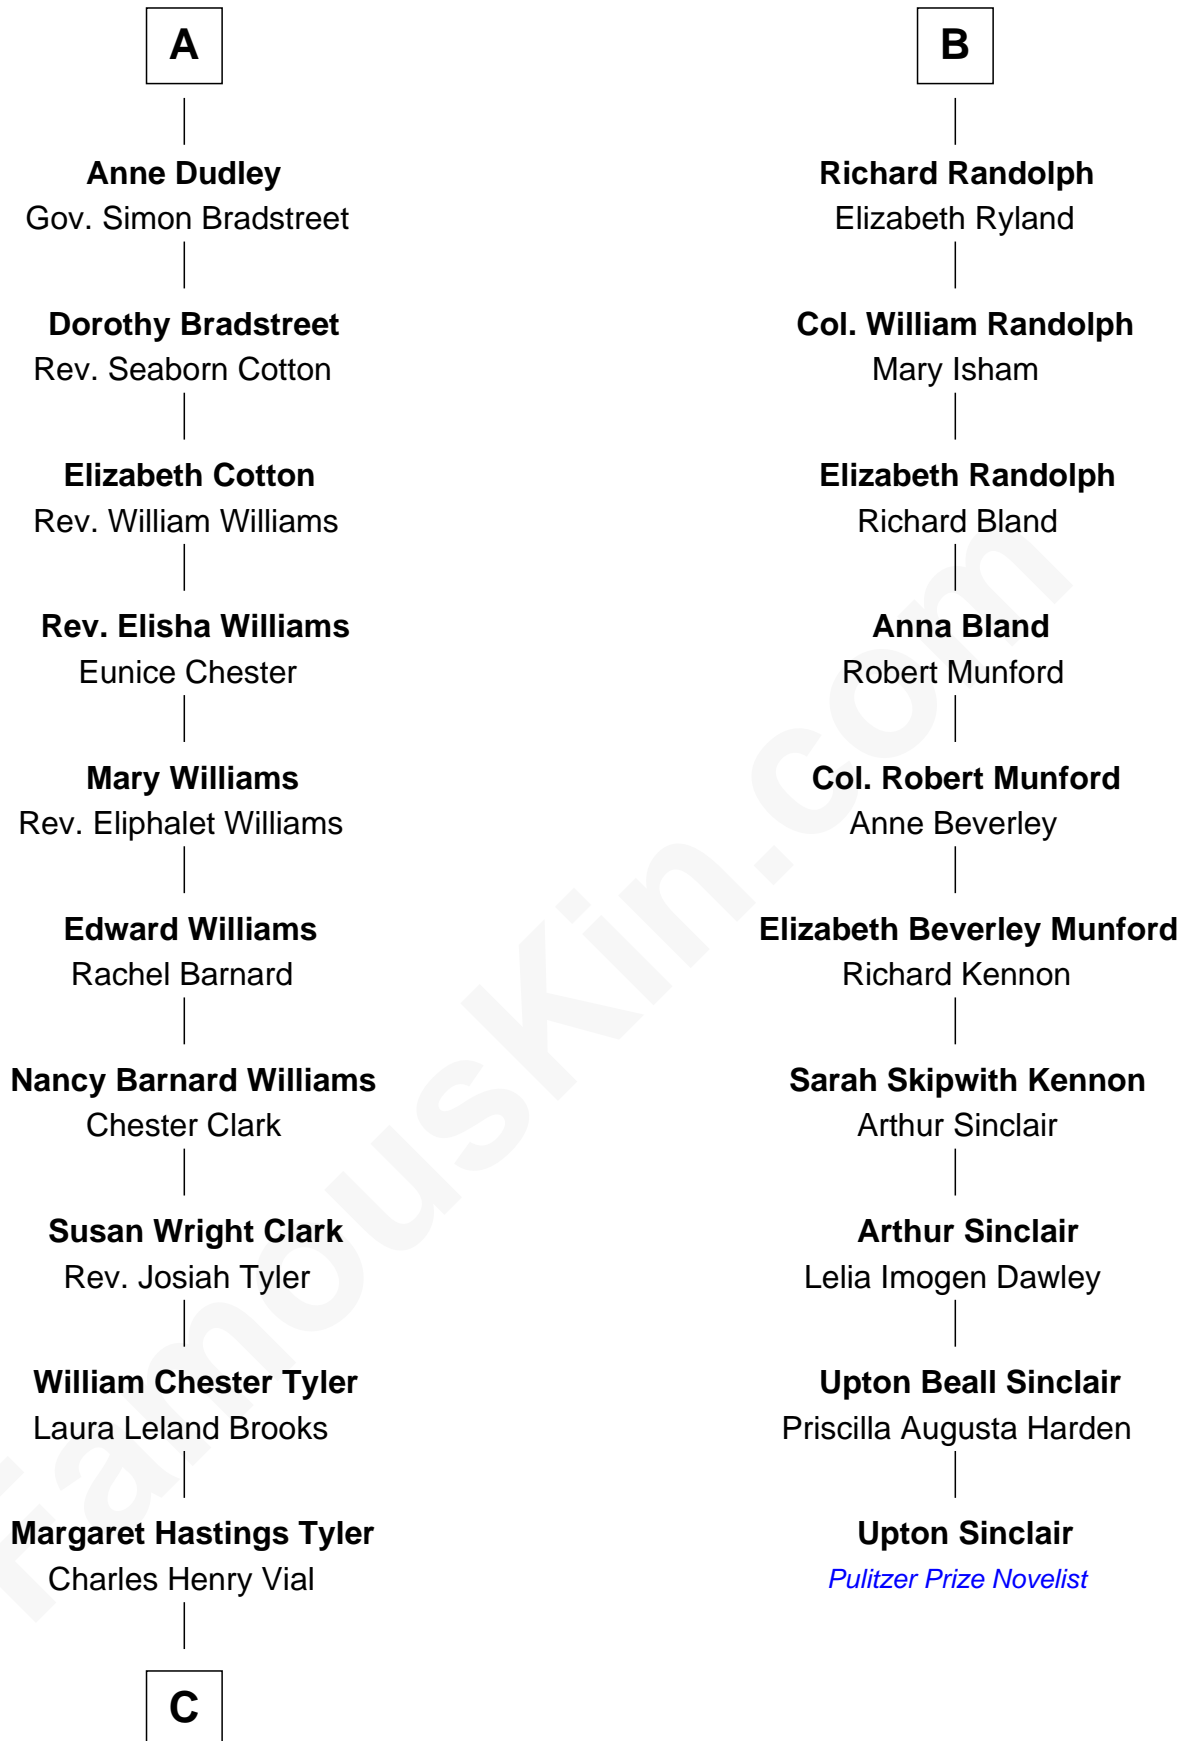

### Upton Sinclair

*Pulitzer Prize Winning Novelist*

**Sir Ralph Neville**

Joan Beaufort

**Katherine Neville**  
Sir Thomas Strangeways

**Joan Strangeways**  
Sir William Willoughby

**Cecily Willoughby**  
Sir Edward Sutton

**Sir John Sutton**  
Cecily Grey

**Sir Henry Dudley**  
----- Ashton

Probable

**Roger Dudley**  
Susanna Thorne

**Gov. Thomas Dudley**  
Dorothy York

**A**

**Sir Edward Neville**  
Katherine Howard

**Catherine Neville**  
Robert Tanfield

**William Tanfield**  
Elizabeth Stavelly

**Frances Tanfield**  
Bridget Cave

**Anne Tanfield**  
Clement Vincent

**Elizabeth Vincent**  
Richard Lane

**Dorothy Lane**  
William Randolph

**B**

**C**

—  
**Elizabeth Brooks Vial**  
Stephen Edward Upton