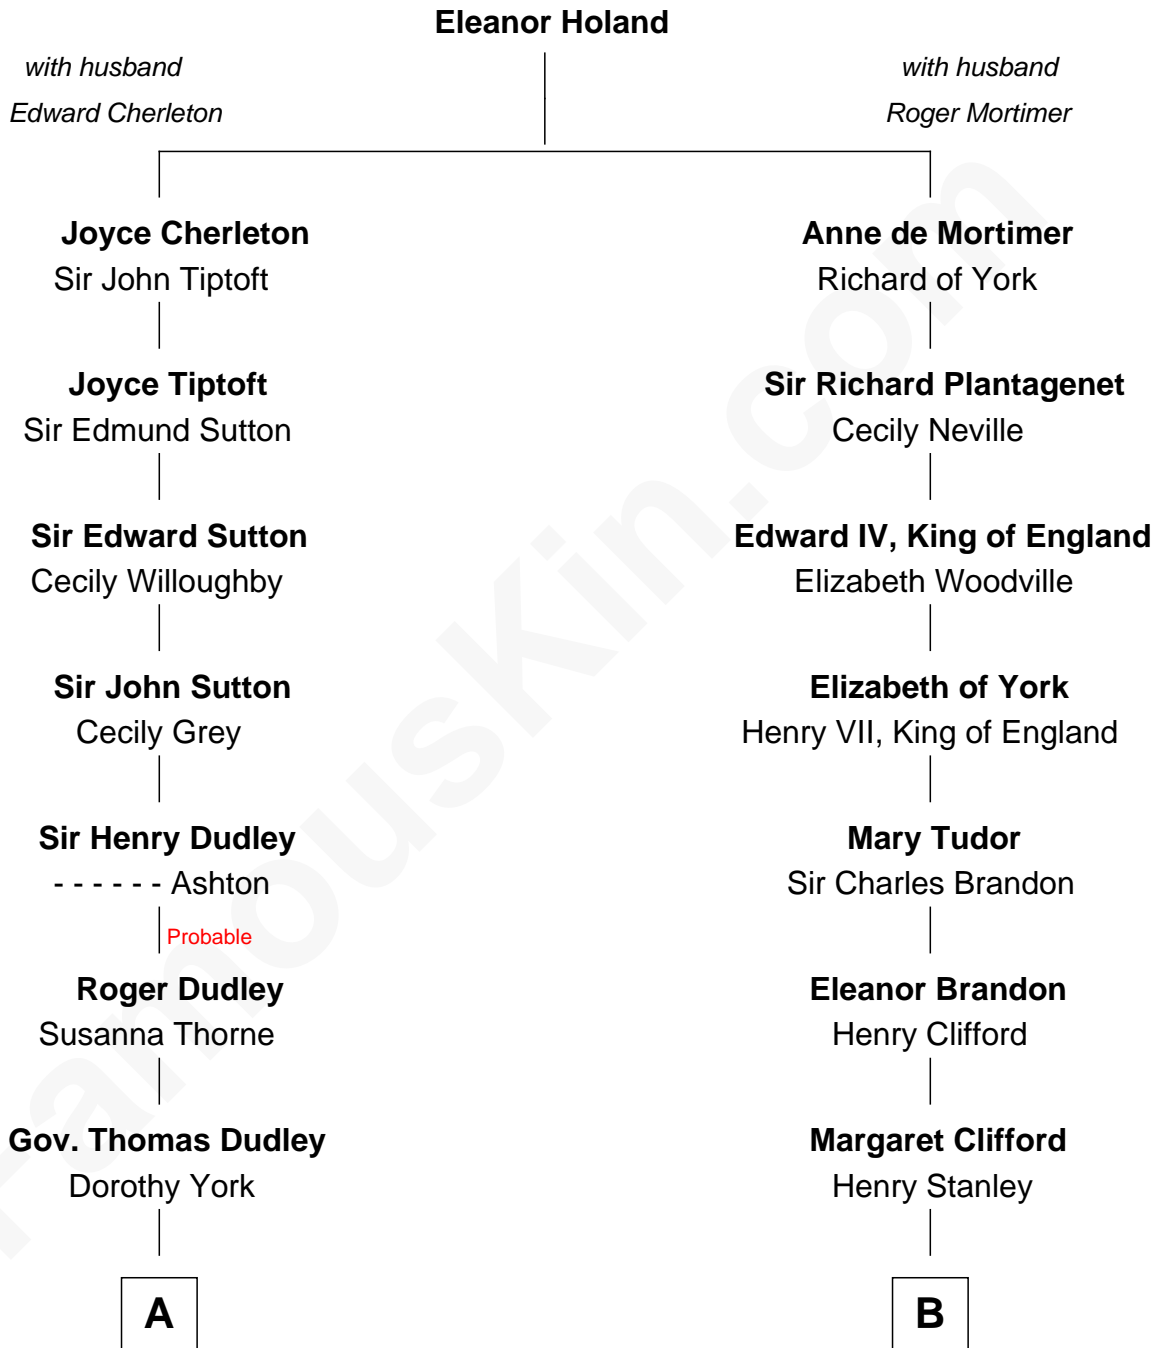

FamousKin.com Relationship Chart of

Kate Upton

Sports Illustrated Swimsuit Cover Model

19th cousin of

Guy Ritchie

British Filmmaker

C

Elizabeth Brooks Vial
Stephen Edward Upton

Jefferson Matthew Upton
Shelley Fawn Davis

Kate Upton
Model and Actress

D

Doris Margareta McLaughlin
Stuart John Ritchie

John Vivian Ritchie
Amber Mary Parkinson

Guy Ritchie
British Filmmaker

FamousKin.com