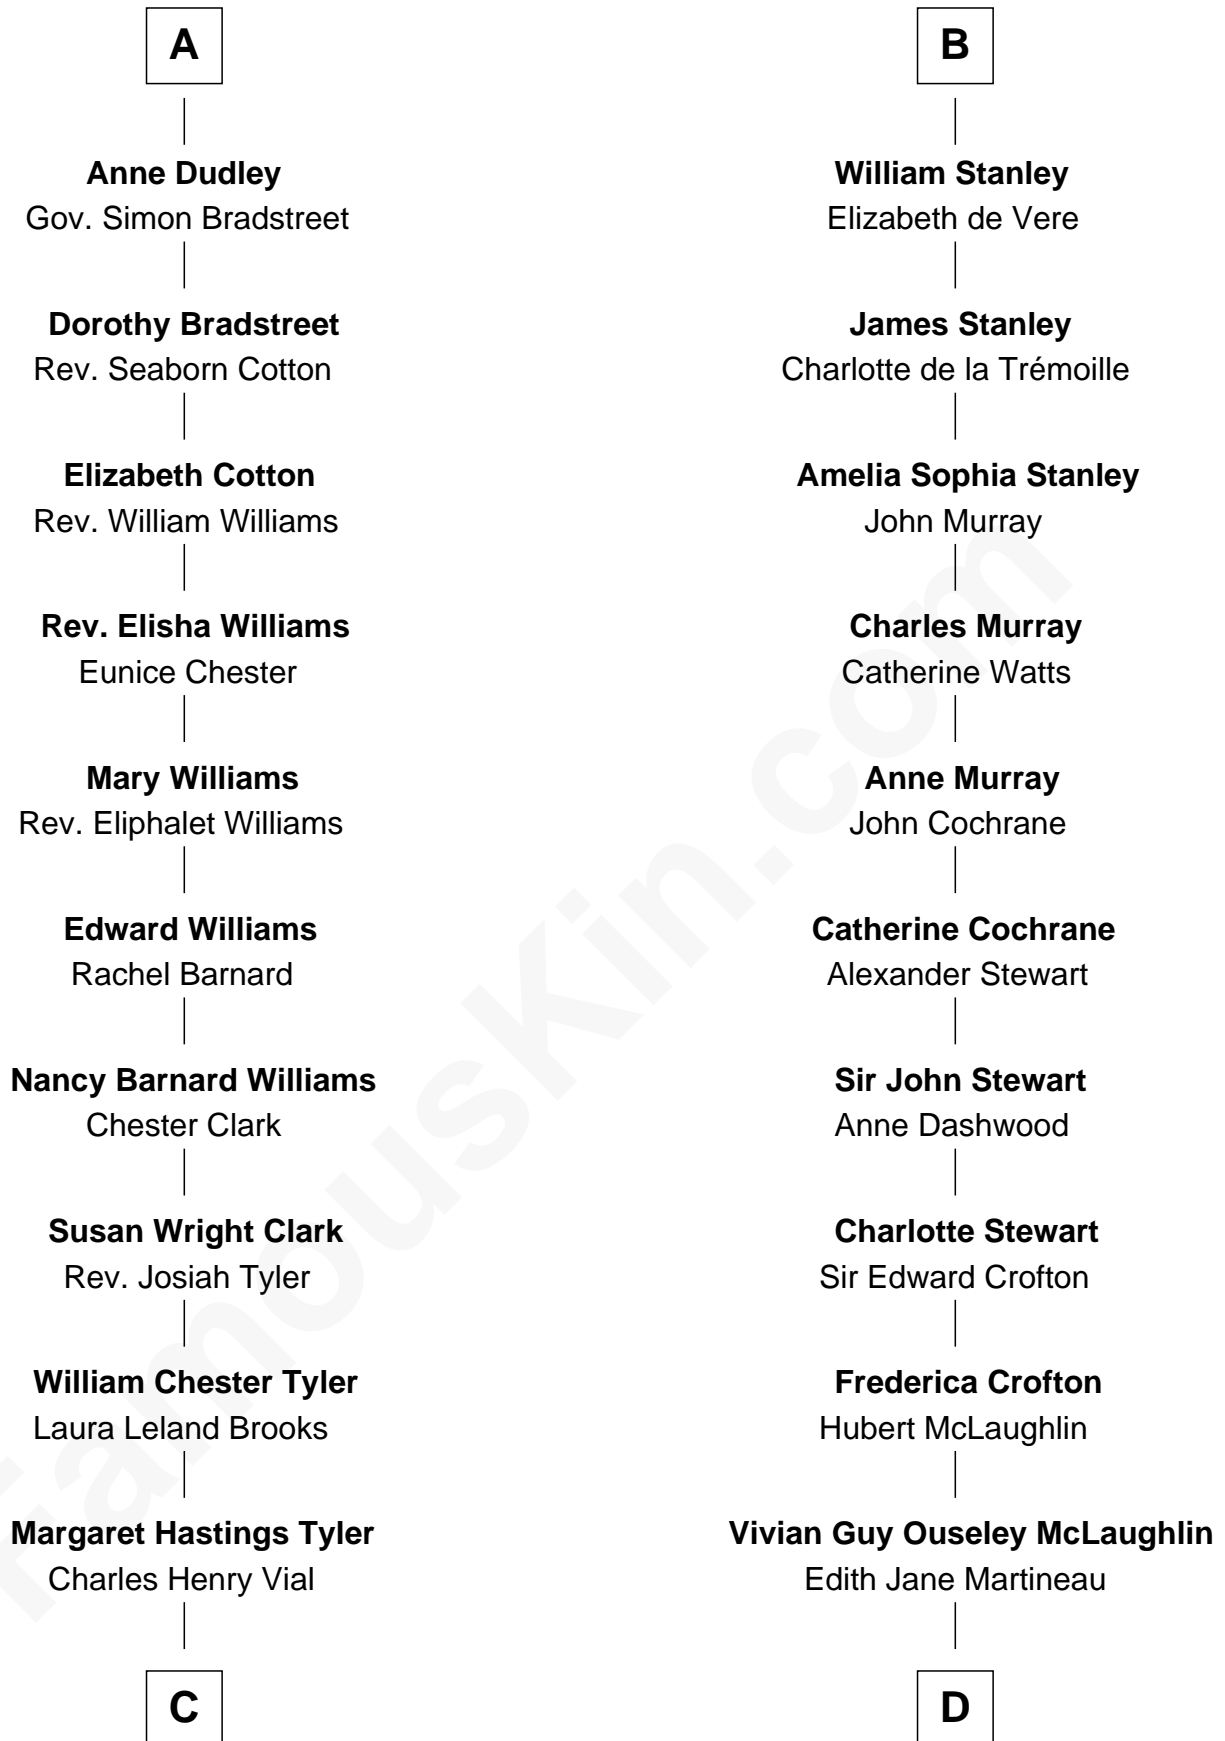

FamousKin.com Relationship Chart of

Kate Upton

Sports Illustrated Swimsuit Cover Model

19th cousin of

Guy Ritchie

British Filmmaker

C

Elizabeth Brooks Vial
Stephen Edward Upton

Jefferson Matthew Upton
Shelley Fawn Davis

Kate Upton
Model and Actress

D

Doris Margareta McLaughlin
Stuart John Ritchie

John Vivian Ritchie
Amber Mary Parkinson

Guy Ritchie
British Filmmaker

FamousKin.com