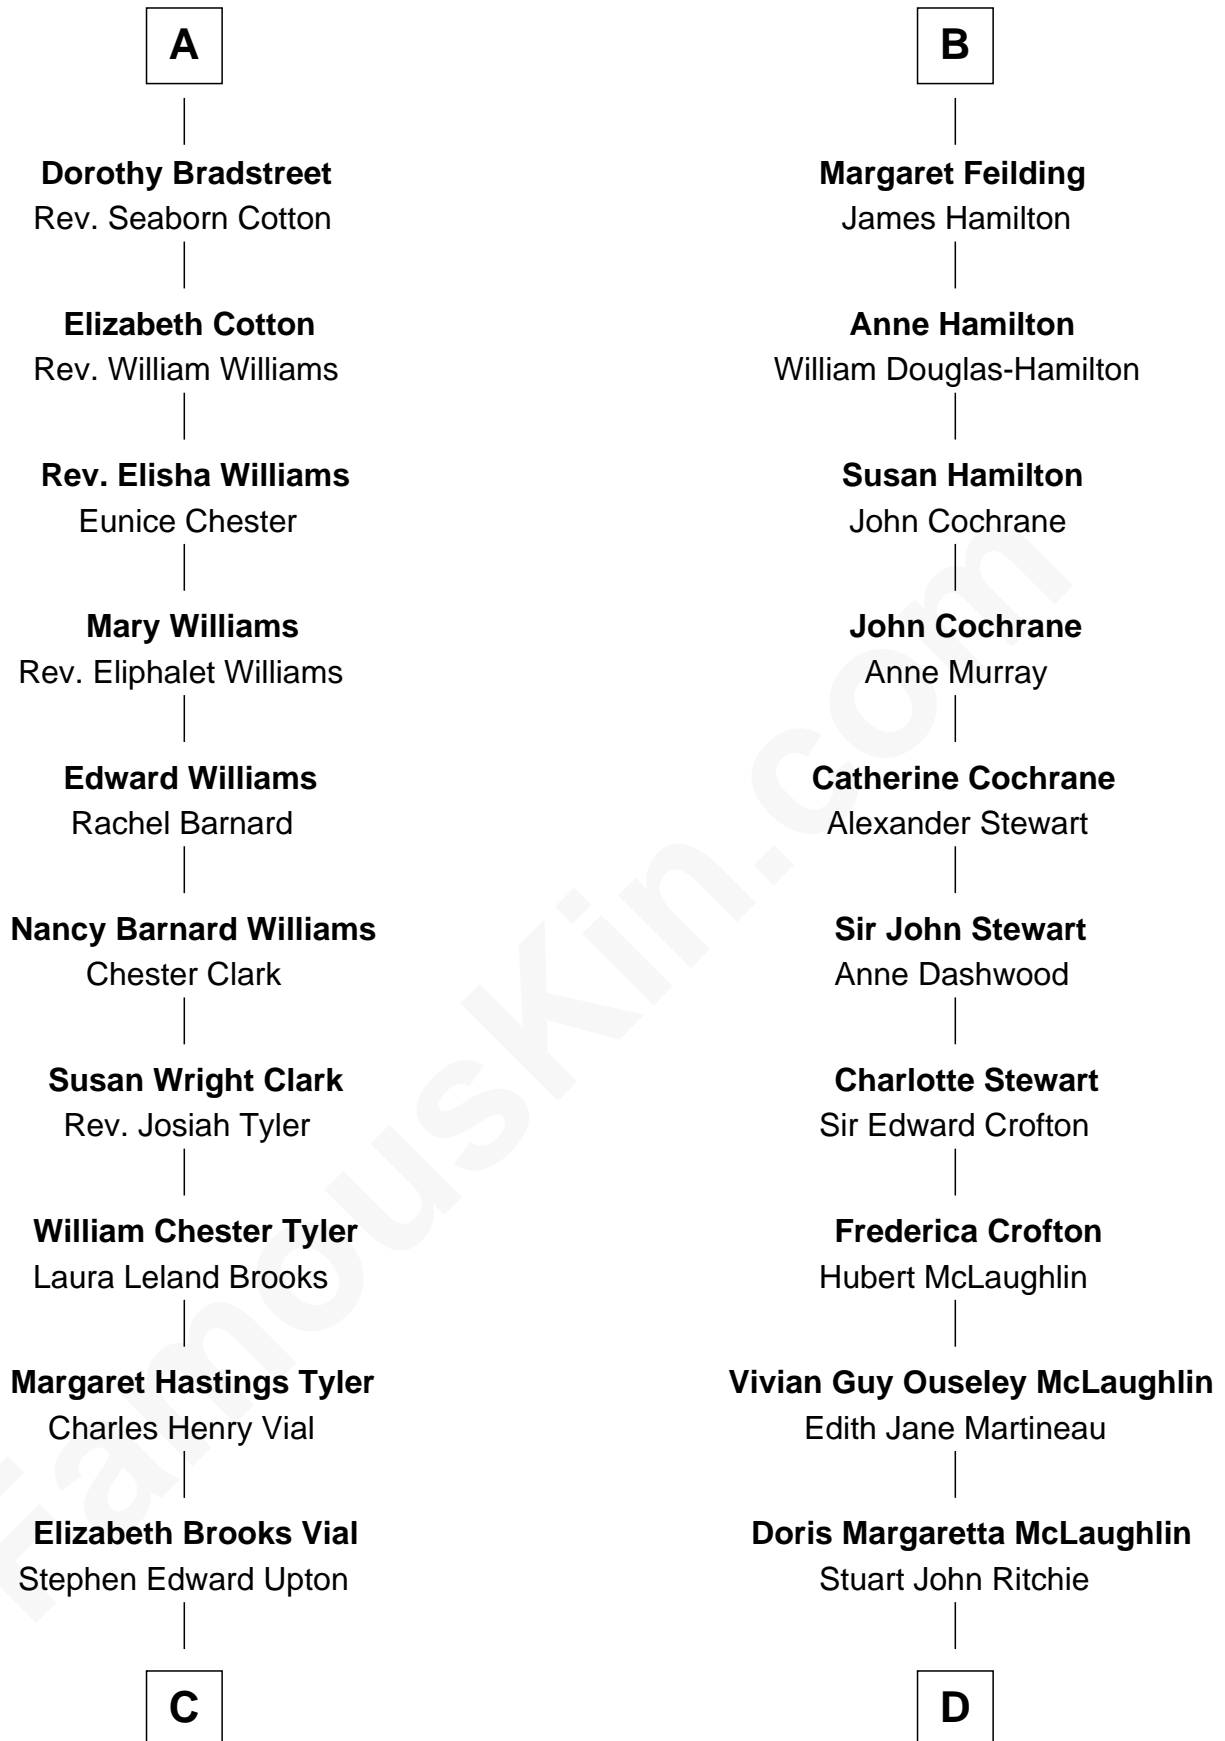

FamousKin.com Relationship Chart of

Kate Upton

Sports Illustrated Swimsuit Cover Model

18th cousin of

Guy Ritchie

British Filmmaker

Sir Richard Neville

Alice Montagu

Alice de Neville

Sir Henry FitzHugh

Elizabeth FitzHugh

Sir William Parr

William Parr

Mary Salisbury

Maud Parr

Sir Ralph Lane

Dorothy Lane

Sir William Feilding

Basil Feilding

Elizabeth Aston

William Feilding

Susan Villiers

B

C