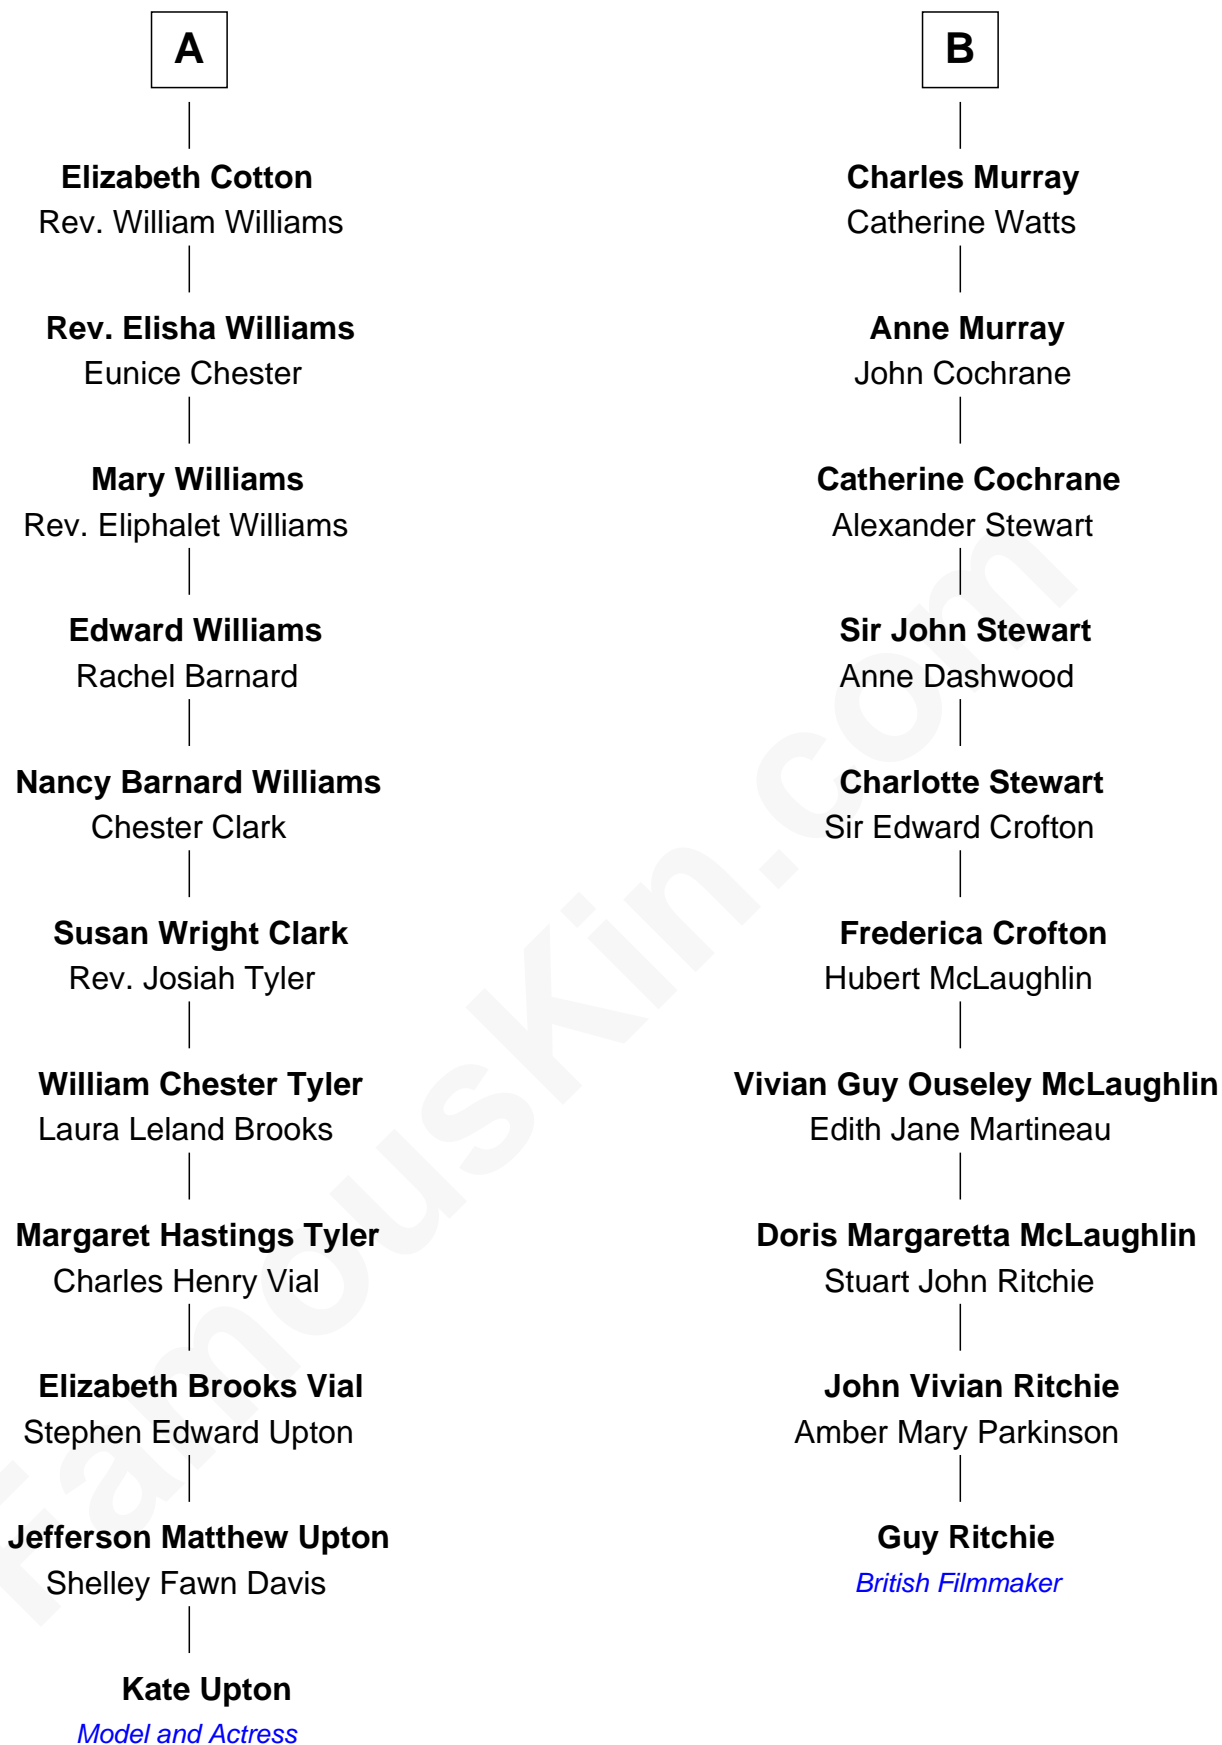

FamousKin.com

Relationship Chart of

Kate Upton

Sports Illustrated Swimsuit Cover Model

16th cousin 1 time removed of

Guy Ritchie

British Filmmaker

Kate Upton photo by [acrofan.com](https://www.acrofan.com) (CC BY-SA 3.0)

Guy Ritchie photo by [Georges Biard](https://www.georgesbiard.com) (CC BY-SA 3.0)