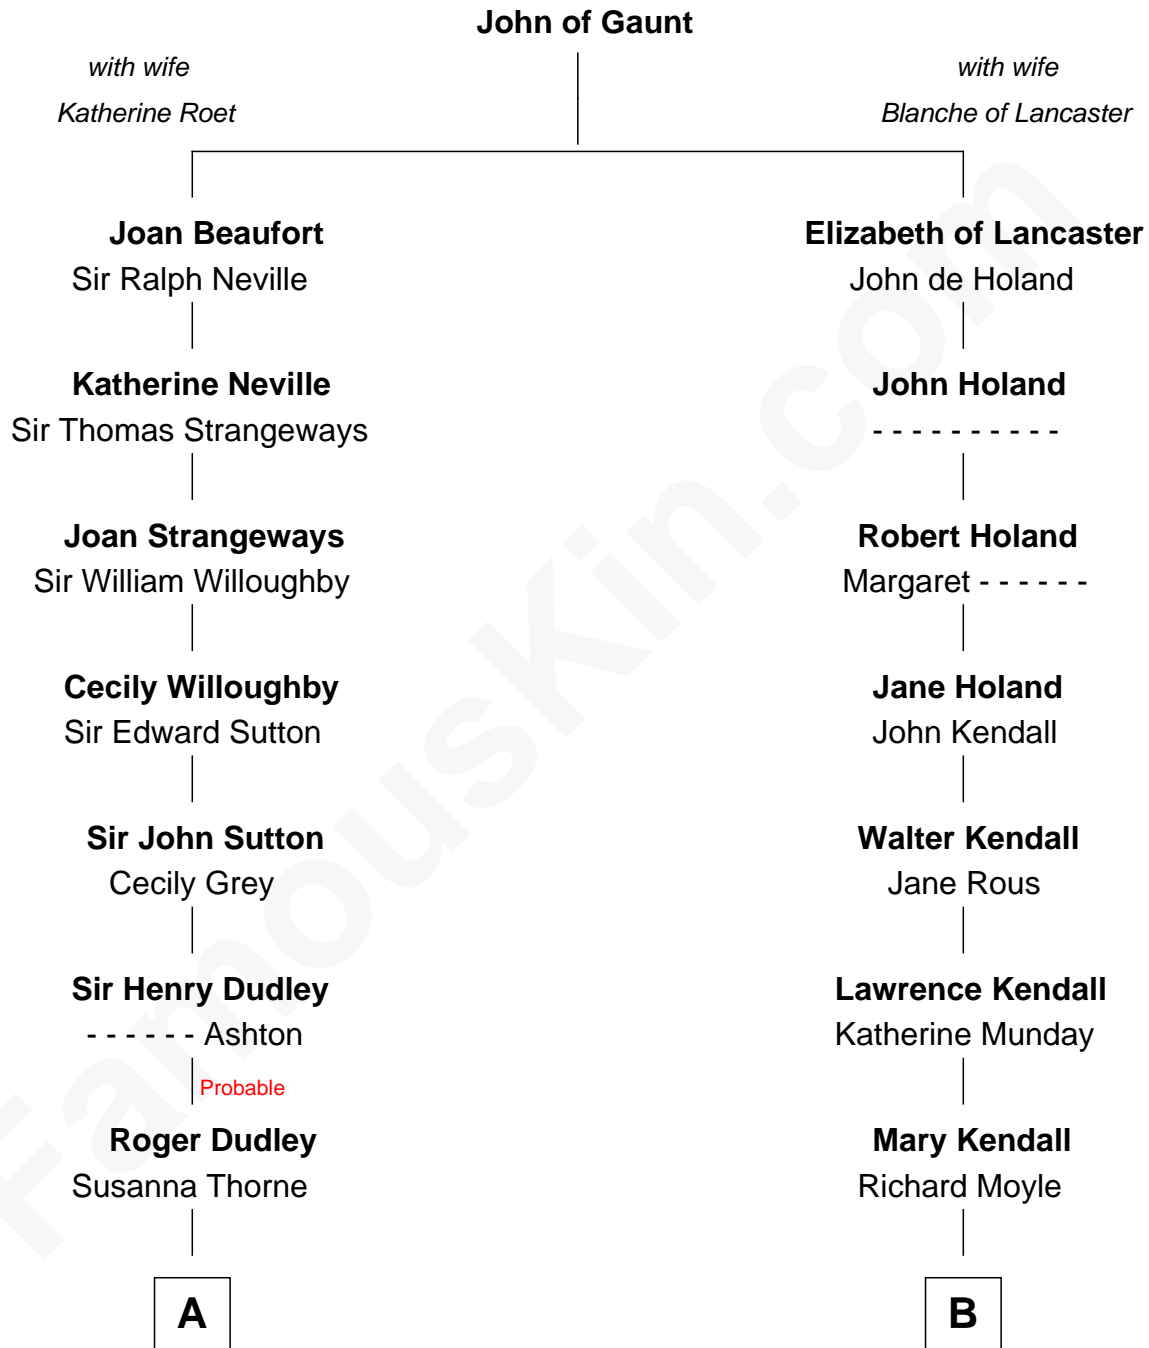

FamousKin.com

Relationship Chart of

Kate Upton

Sports Illustrated Swimsuit Cover Model

17th cousin 3 times removed of

Buckminster Fuller

Author, Architect, and Inventor

C

—
Margaret Hastings Tyler

Charles Henry Vial

—
Elizabeth Brooks Vial

Stephen Edward Upton

—
Jefferson Matthew Upton

Shelley Fawn Davis

—
Kate Upton

Model and Actress