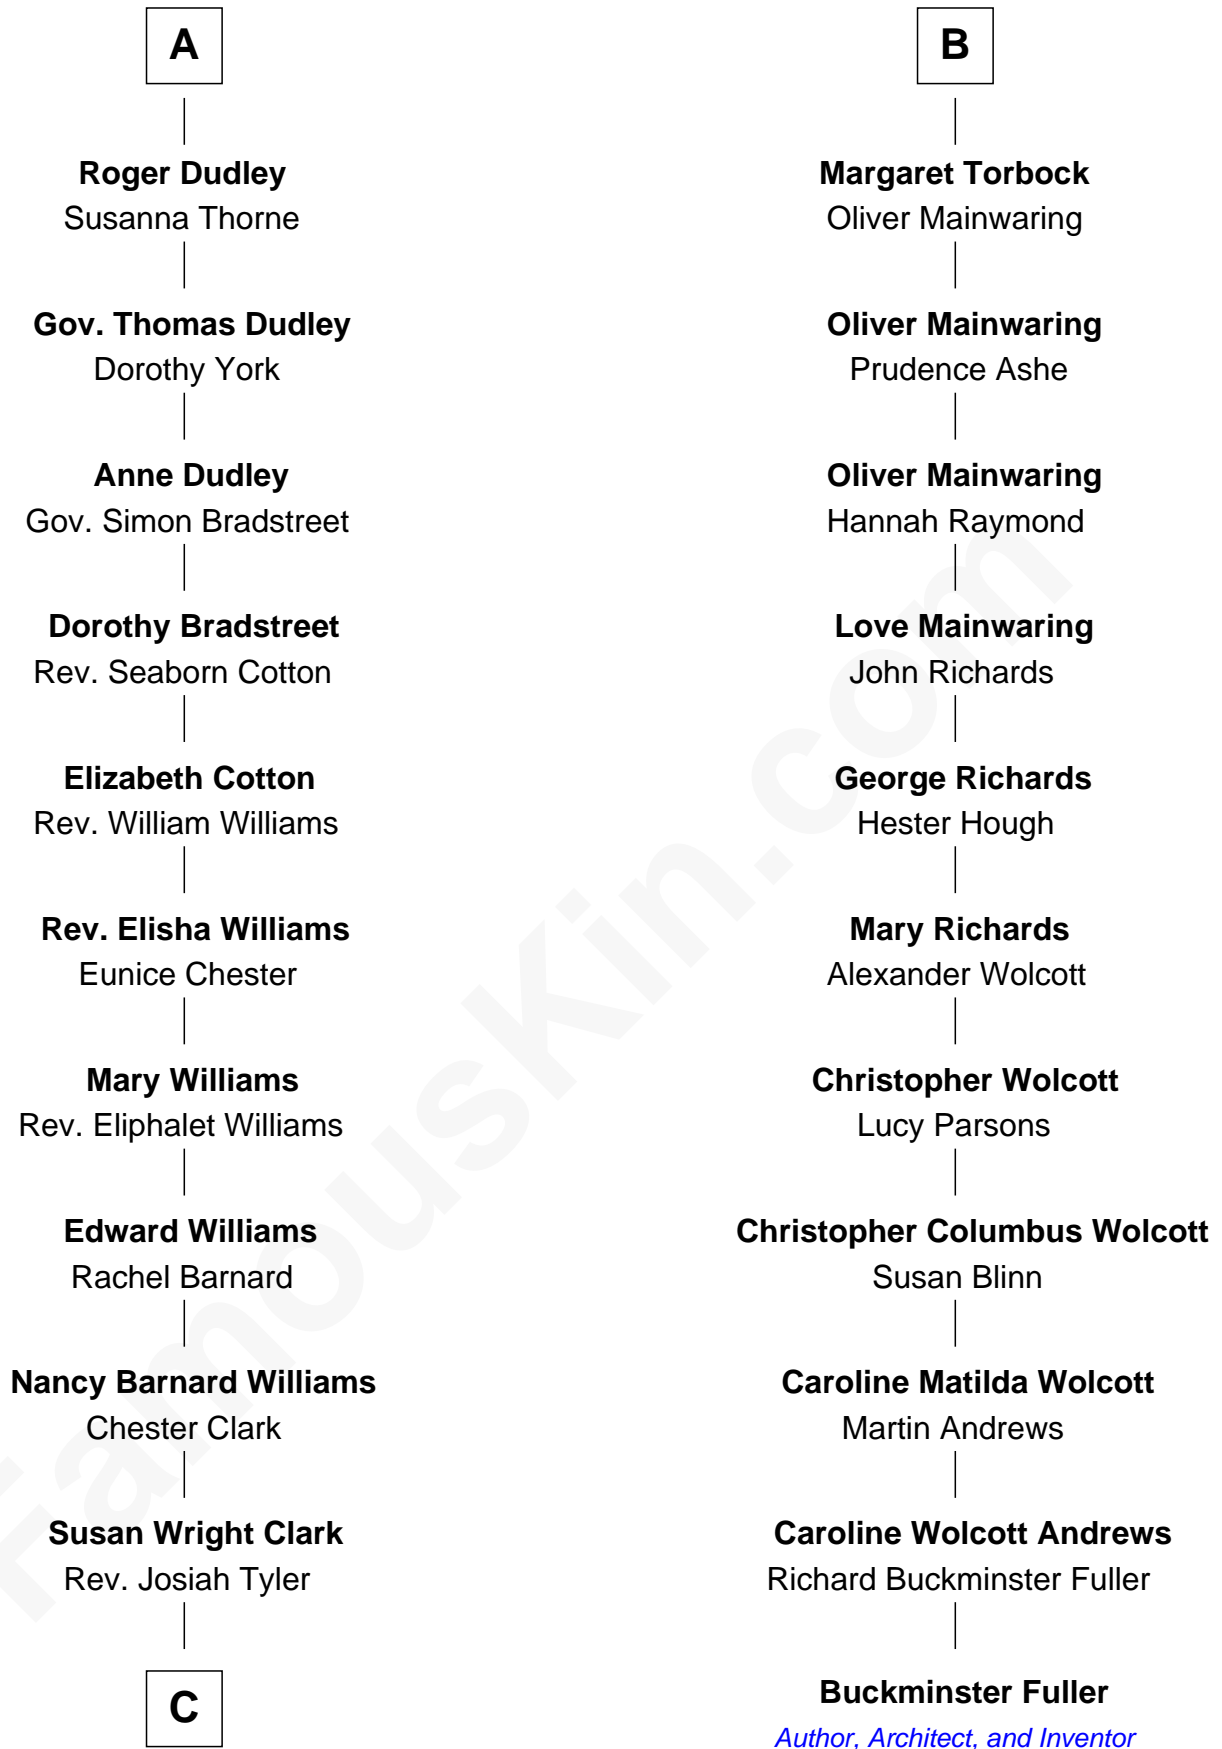

## Relationship Chart of

### Kate Upton

*Sports Illustrated Swimsuit Cover Model*

17th cousin 4 times removed of

### Buckminster Fuller

*Author, Architect, and Inventor*

**C**

**William Chester Tyler**

Laura Leland Brooks

**Margaret Hastings Tyler**

Charles Henry Vial

**Elizabeth Brooks Vial**