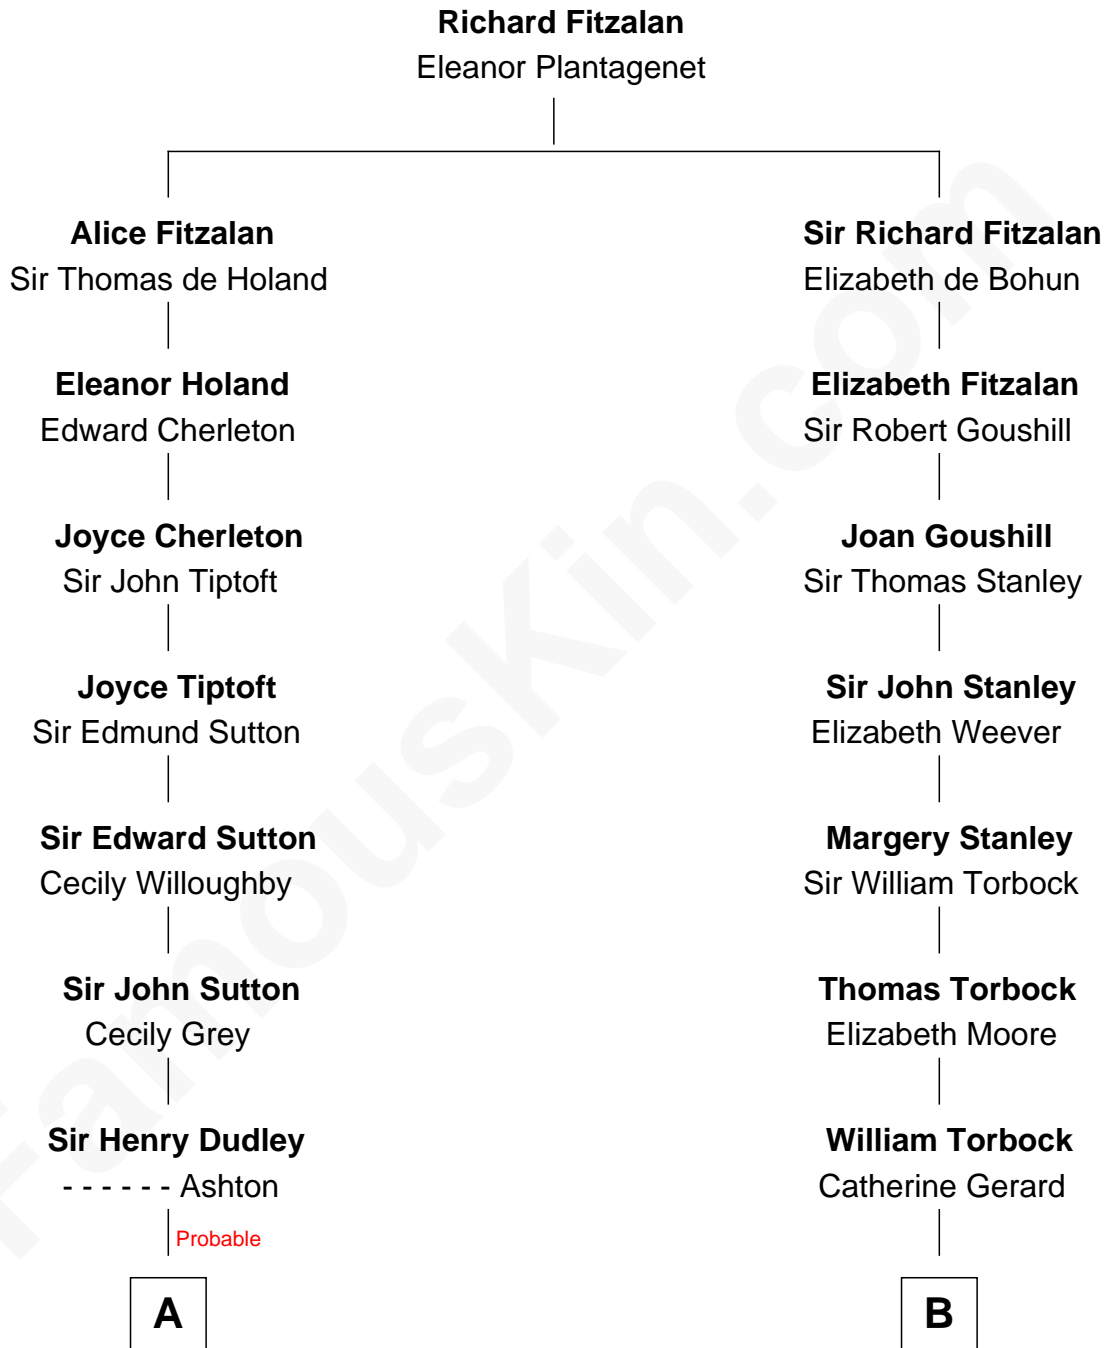

Buckminster Fuller

Author, Architect, and Inventor