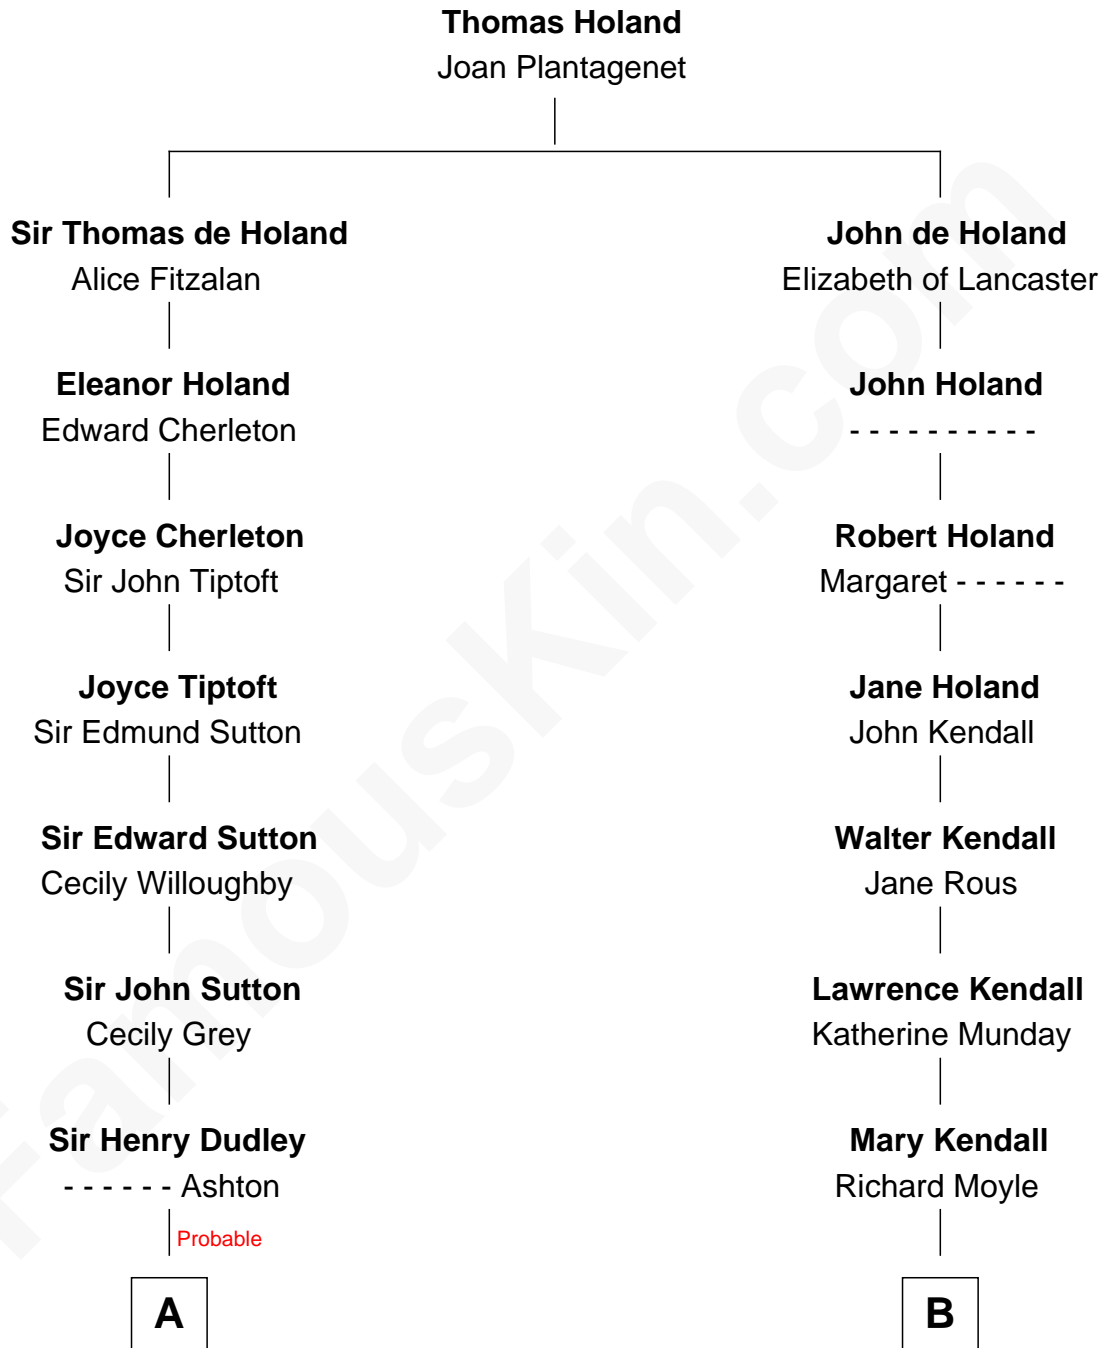

FamousKin.com

Relationship Chart of

Kate Upton

Sports Illustrated Swimsuit Cover Model

17th cousin 4 times removed of

Buckminster Fuller

Author, Architect, and Inventor

C

William Chester Tyler

Laura Leland Brooks

Margaret Hastings Tyler

Charles Henry Vial

Elizabeth Brooks Vial

Stephen Edward Upton

Jefferson Matthew Upton

Shelley Fawn Davis