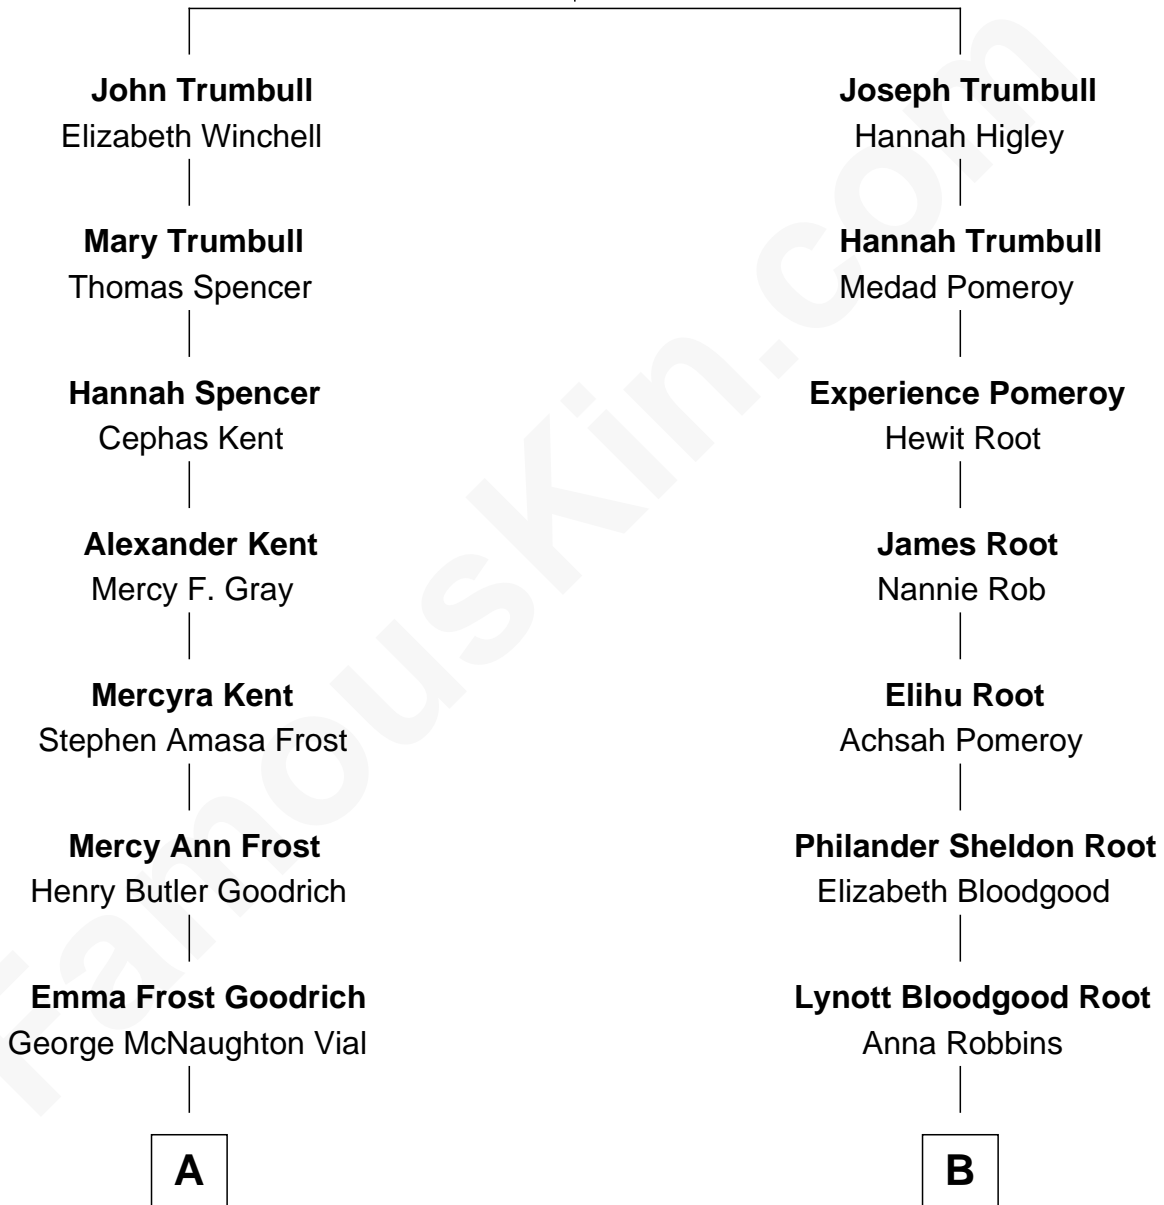

FamousKin.com

Relationship Chart of

Kate Upton

Sports Illustrated Swimsuit Cover Model

8th cousin 2 times removed of

Henry Luce

Co-Founder of Time, Life, Fortune and Sports Illustrated magazines

Joseph Trumbull
Hannah Smith

A

Charles Henry Vial
Margaret Hastings Tyler

Elizabeth Brooks Vial
Stephen Edward Upton

Jefferson Matthew Upton
Shelley Fawn Davis

Kate Upton
Model and Actress

B

Elizabeth Middleton Root
Henry Winters Luce

Henry Luce
Co-Founder of Time Inc.