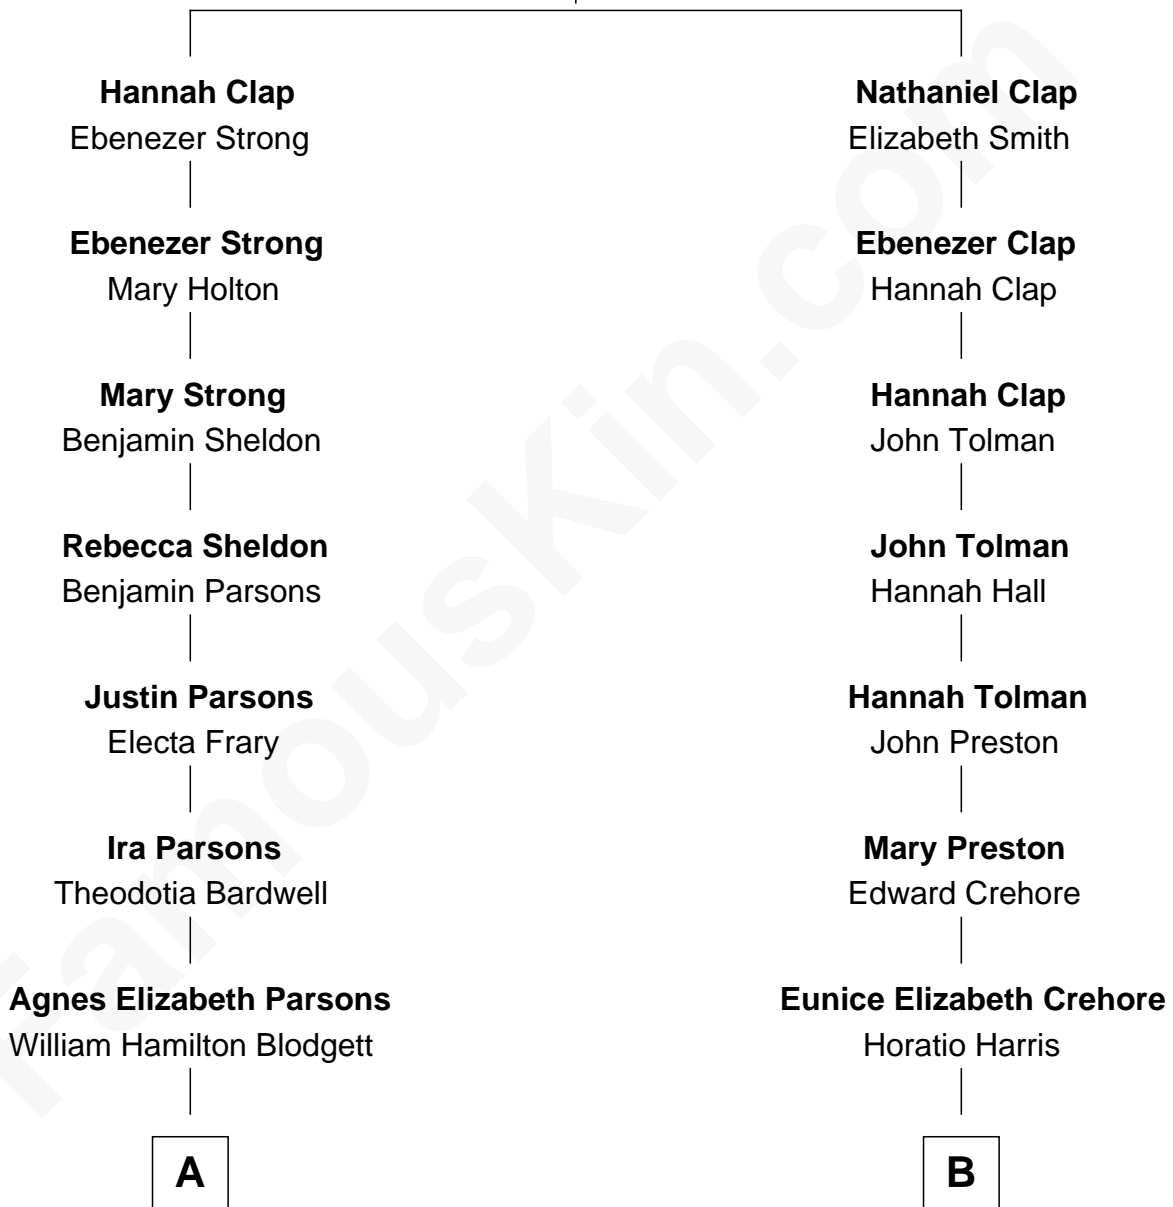

FamousKin.com

Relationship Chart of

Kate Upton

Sports Illustrated Swimsuit Cover Model

9th cousin 2 times removed of

George Kennedy
Movie Actor

Nicholas Clap
Sarah Clap

A

Carrie A. Blodgett
Cassius Marcellus Upton

Frederick Stanley Upton
Margaret M. Beckley

Stephen Edward Upton
Elizabeth Brooks Vial

Jefferson Matthew Upton
Shelley Fawn Davis

Kate Upton
Model and Actress

B

Georgia Anna Harris
Dr. Frederick William Kennedy