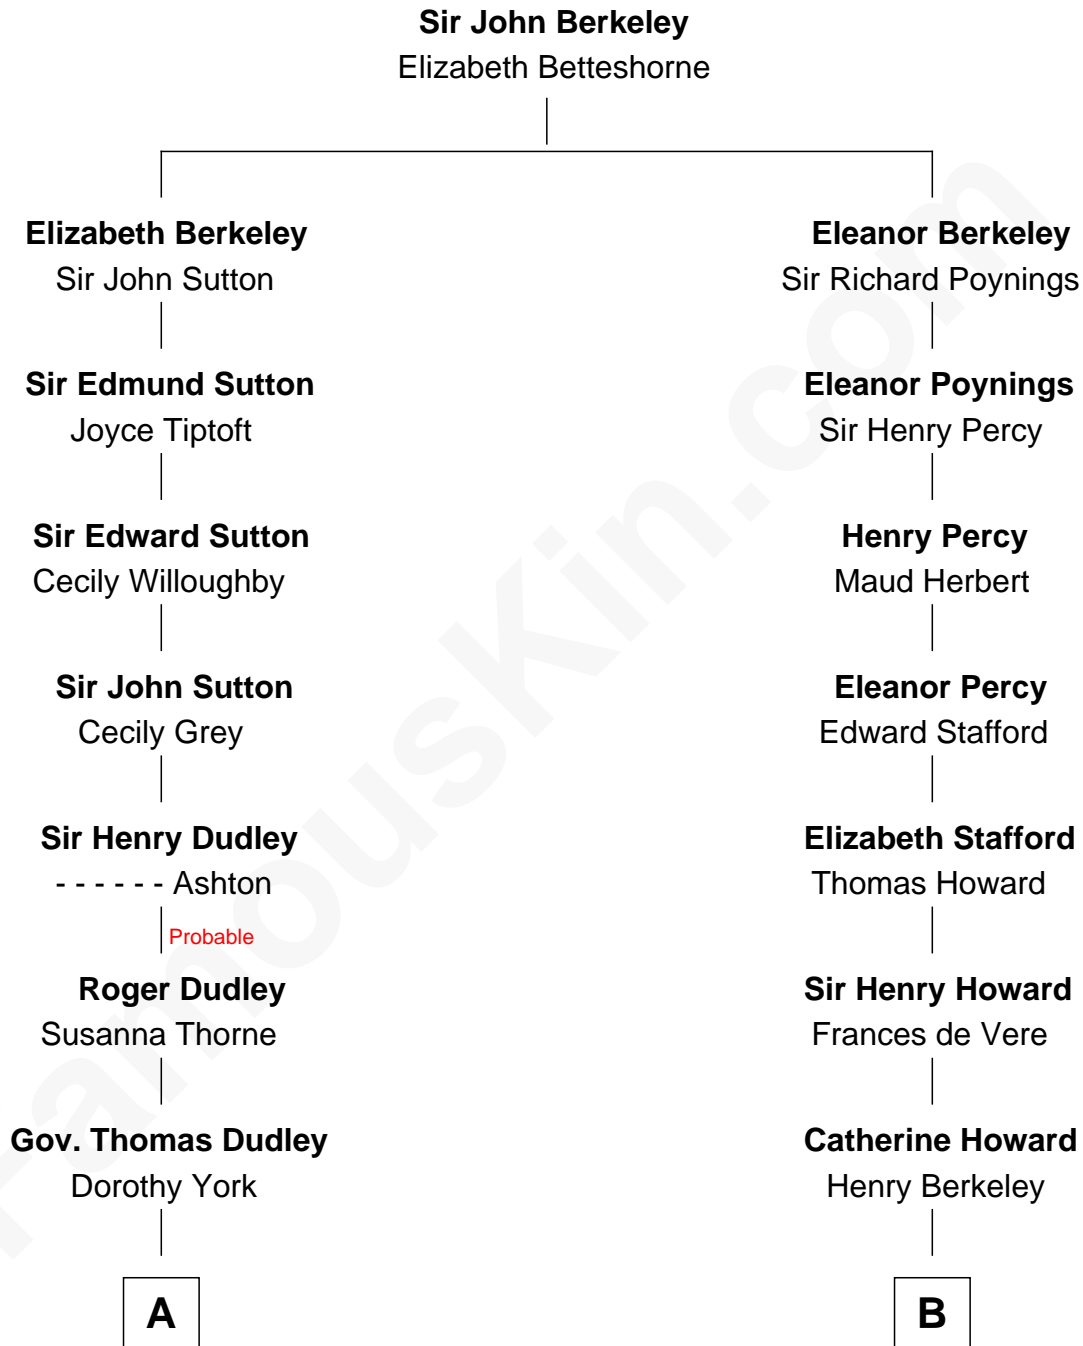

Thomas Hunt Morgan

Nobel Prize Winner in Physiology or Medicine