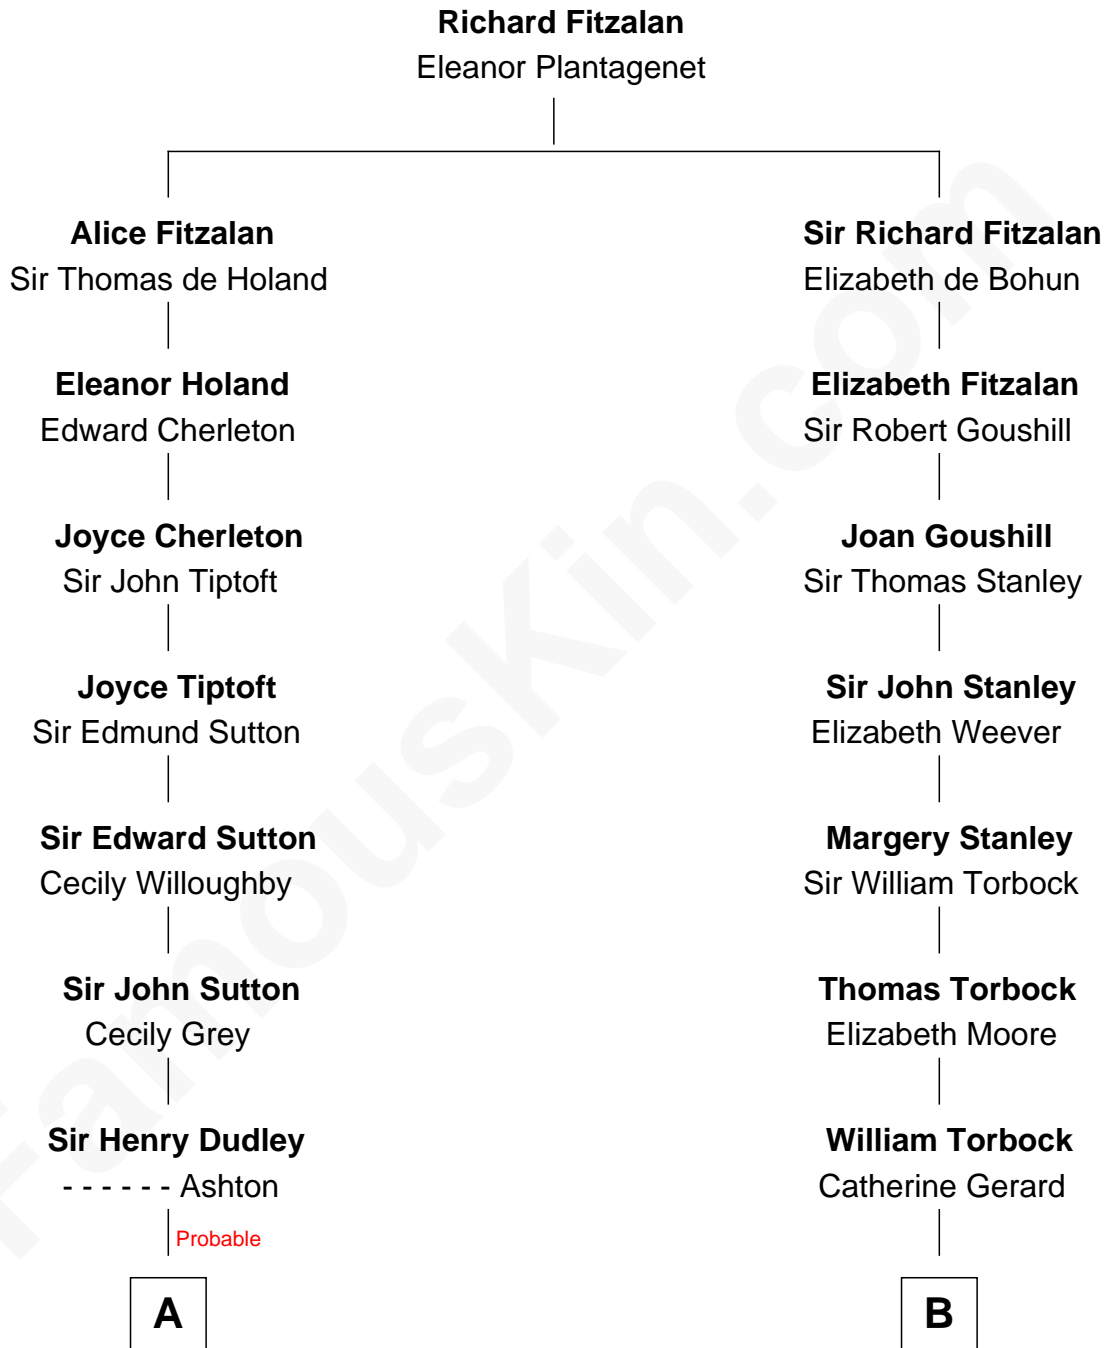

FamousKin.com

Relationship Chart of

Kate Upton

Sports Illustrated Swimsuit Cover Model

17th cousin 4 times removed of

Thomas Hunt Morgan

Nobel Prize Winner in Physiology or Medicine

C

William Chester Tyler

Laura Leland Brooks

Margaret Hastings Tyler

Charles Henry Vial

Elizabeth Brooks Vial

Stephen Edward Upton

Jefferson Matthew Upton

Shelley Fawn Davis