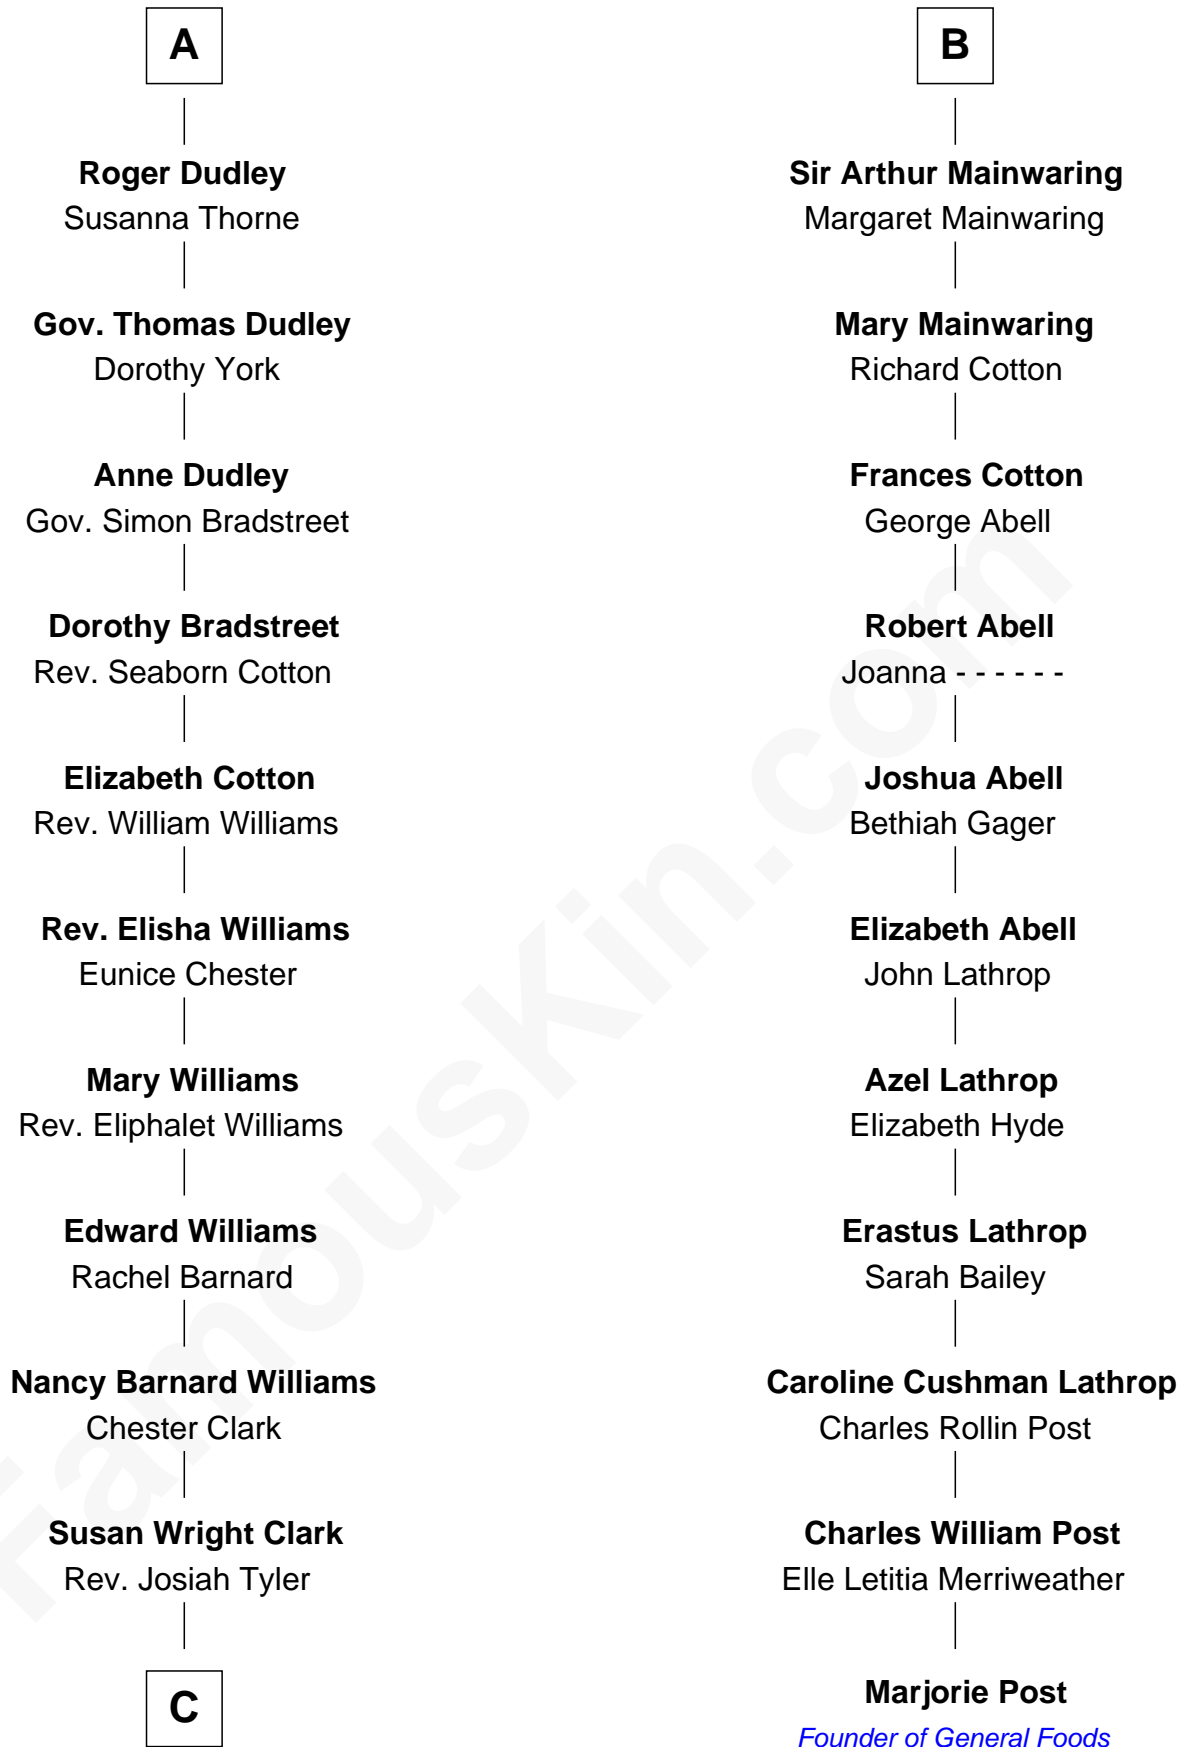

## Relationship Chart of

### Kate Upton

*Sports Illustrated Swimsuit Cover Model*

17th cousin 4 times removed of

### Marjorie Post

*Founder of General Foods*

**C**

William Chester Tyler

Laura Leland Brooks

Margaret Hastings Tyler

Charles Henry Vial

Elizabeth Brooks Vial