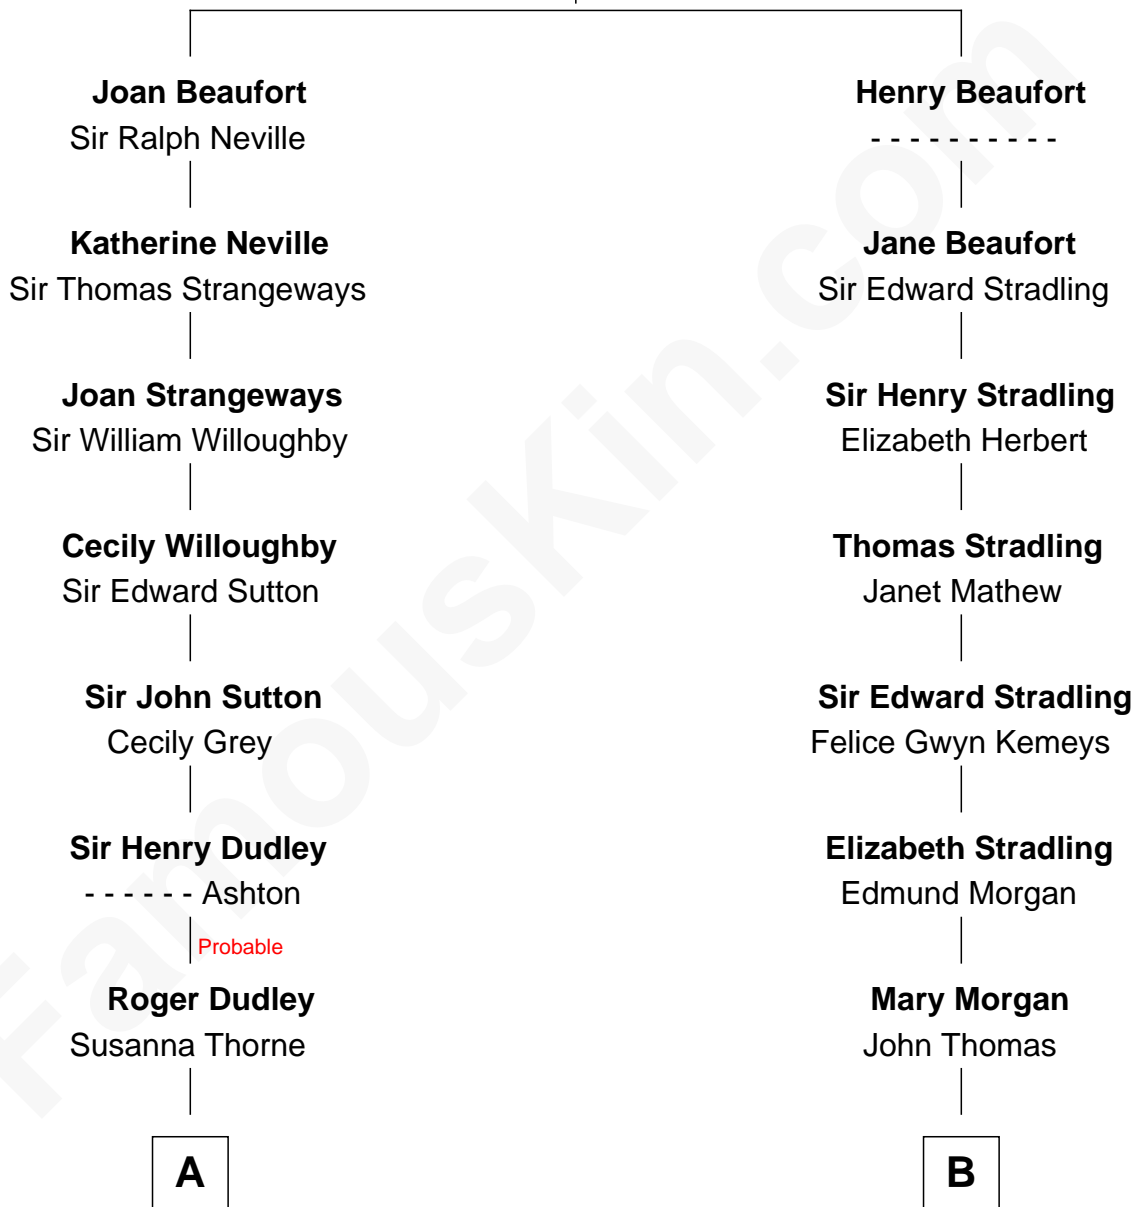

# FamousKin.com Relationship Chart of

**Kate Upton**

*Sports Illustrated Swimsuit Cover Model*

20th cousin of

**Sally Ride**

*1st American Woman in Space*

**John of Gaunt**  
Katherine Roet

**C**

**Margaret Hastings Tyler**

Charles Henry Vial

**Elizabeth Brooks Vial**

Stephen Edward Upton

**Jefferson Matthew Upton**

Shelley Fawn Davis

**Kate Upton**

*Model and Actress*

**D**

**Charles Everroad Richardson**

Blanche Gibson

**Jennie Mae Richardson**

Thomas Vernam Ride

**Dale Burdell Ride**

Carol Joyce Anderson

**Sally Ride**

*1st American Woman in Space*